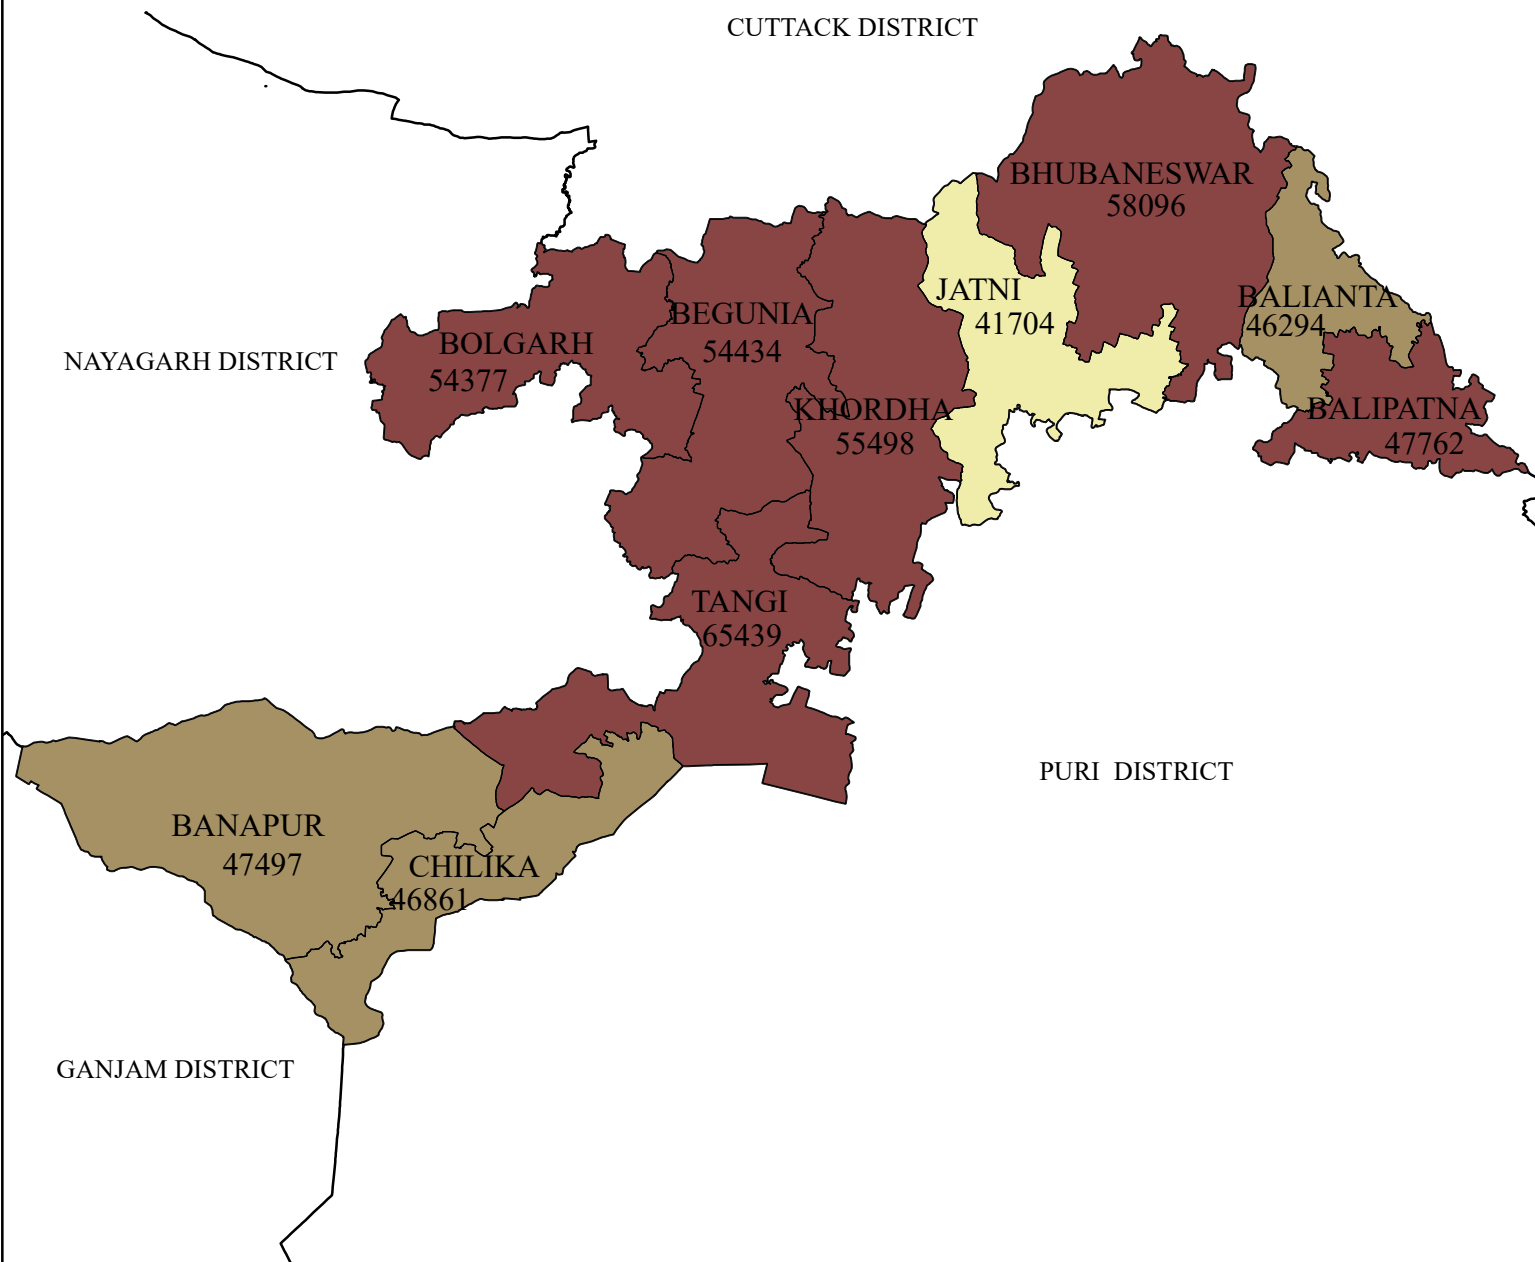

LITERATE MALE (IN NUMBER)

DISTRICT: KHORDHA

LEGEND

LITERATE MALE

- 41704 - 42650 (LOW)
- 42651 - 47760 (MEDIUM)
- 47761 - 65439 (HIGH)
- DISTRICT BOUNDARY
- BLOCK BOUNDARY

Source : Census - 2011

INDEX

0 5 10 20 Kilometers