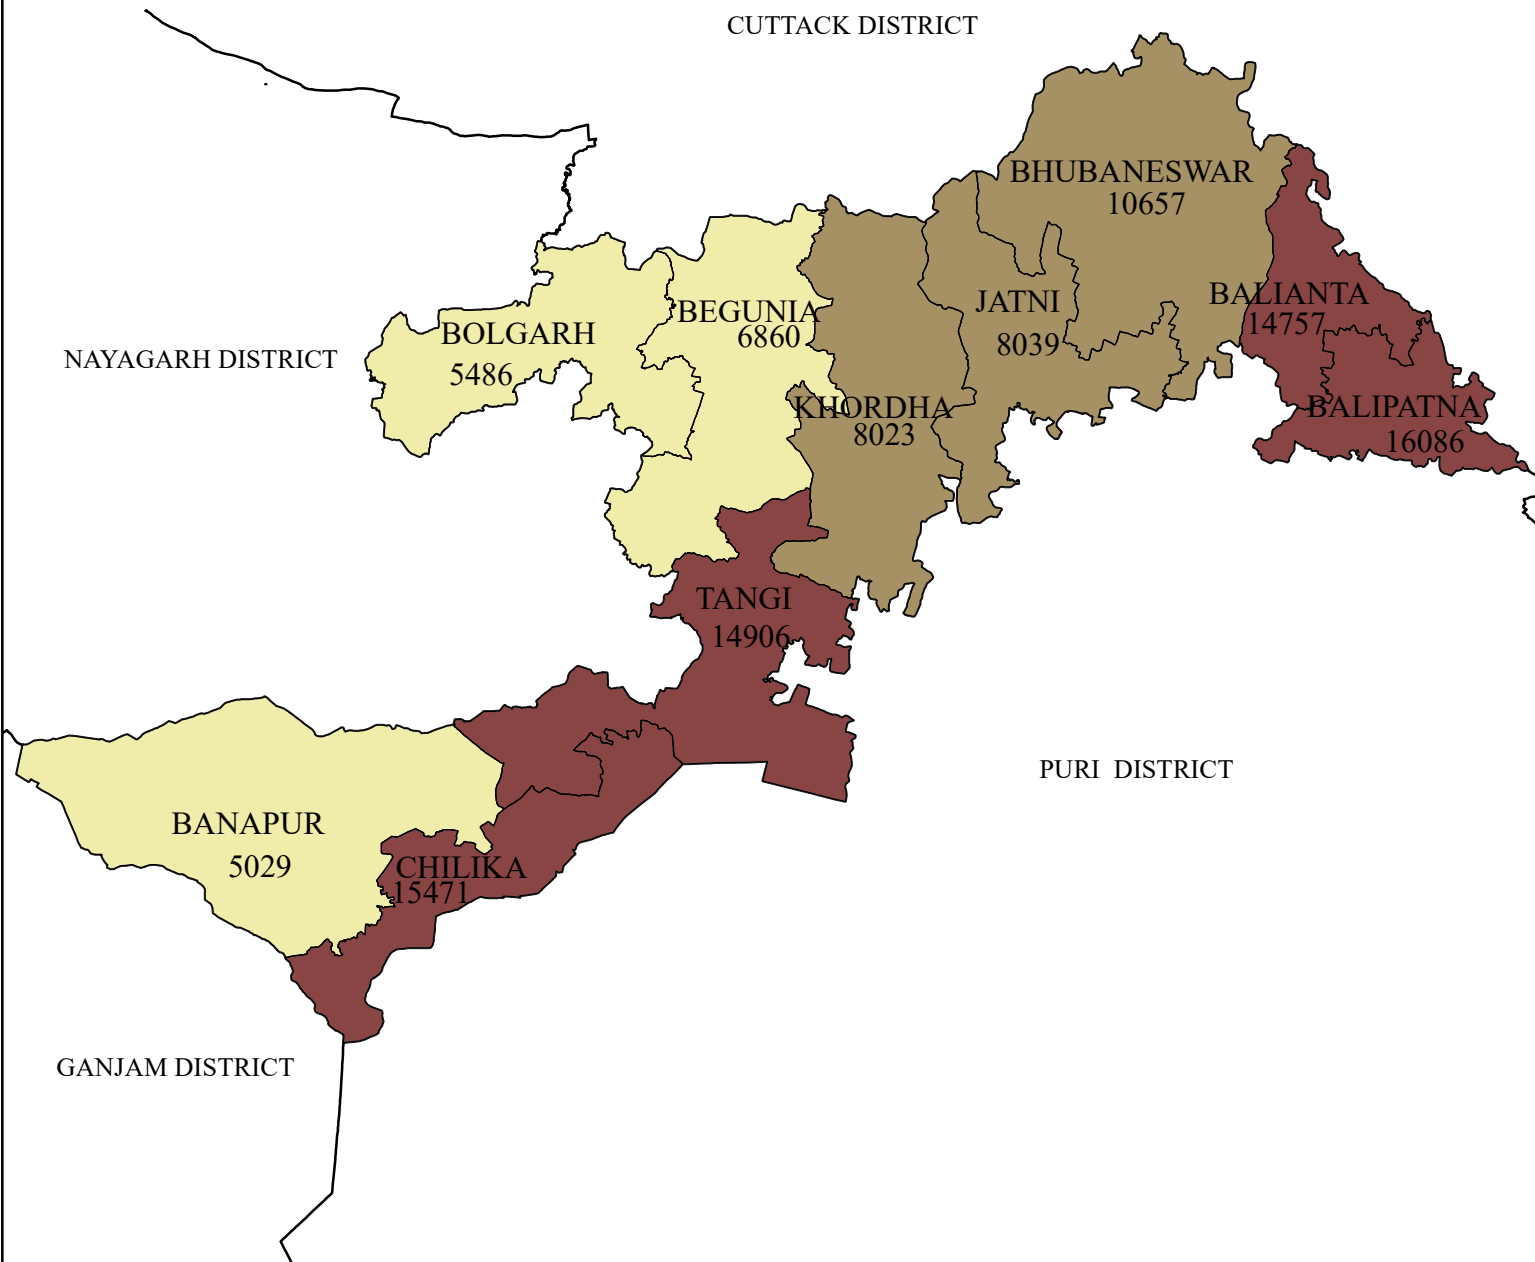

# POPULATION DISTRIBUTION MALE (SCHEDULED CASTE) DISTRICT: KHORDHA

## LEGEND

POPULATION MALE (SC)

- 5029 - 6860 (LOW)
- 6861 - 10660 (MEDIUM)
- 10661 - 16086 (HIGH)
- DISTRICT BOUNDARY
- BLOCK BOUNDARY

Source : Census - 2011

## INDEX

0    5    10    20 Kilometers