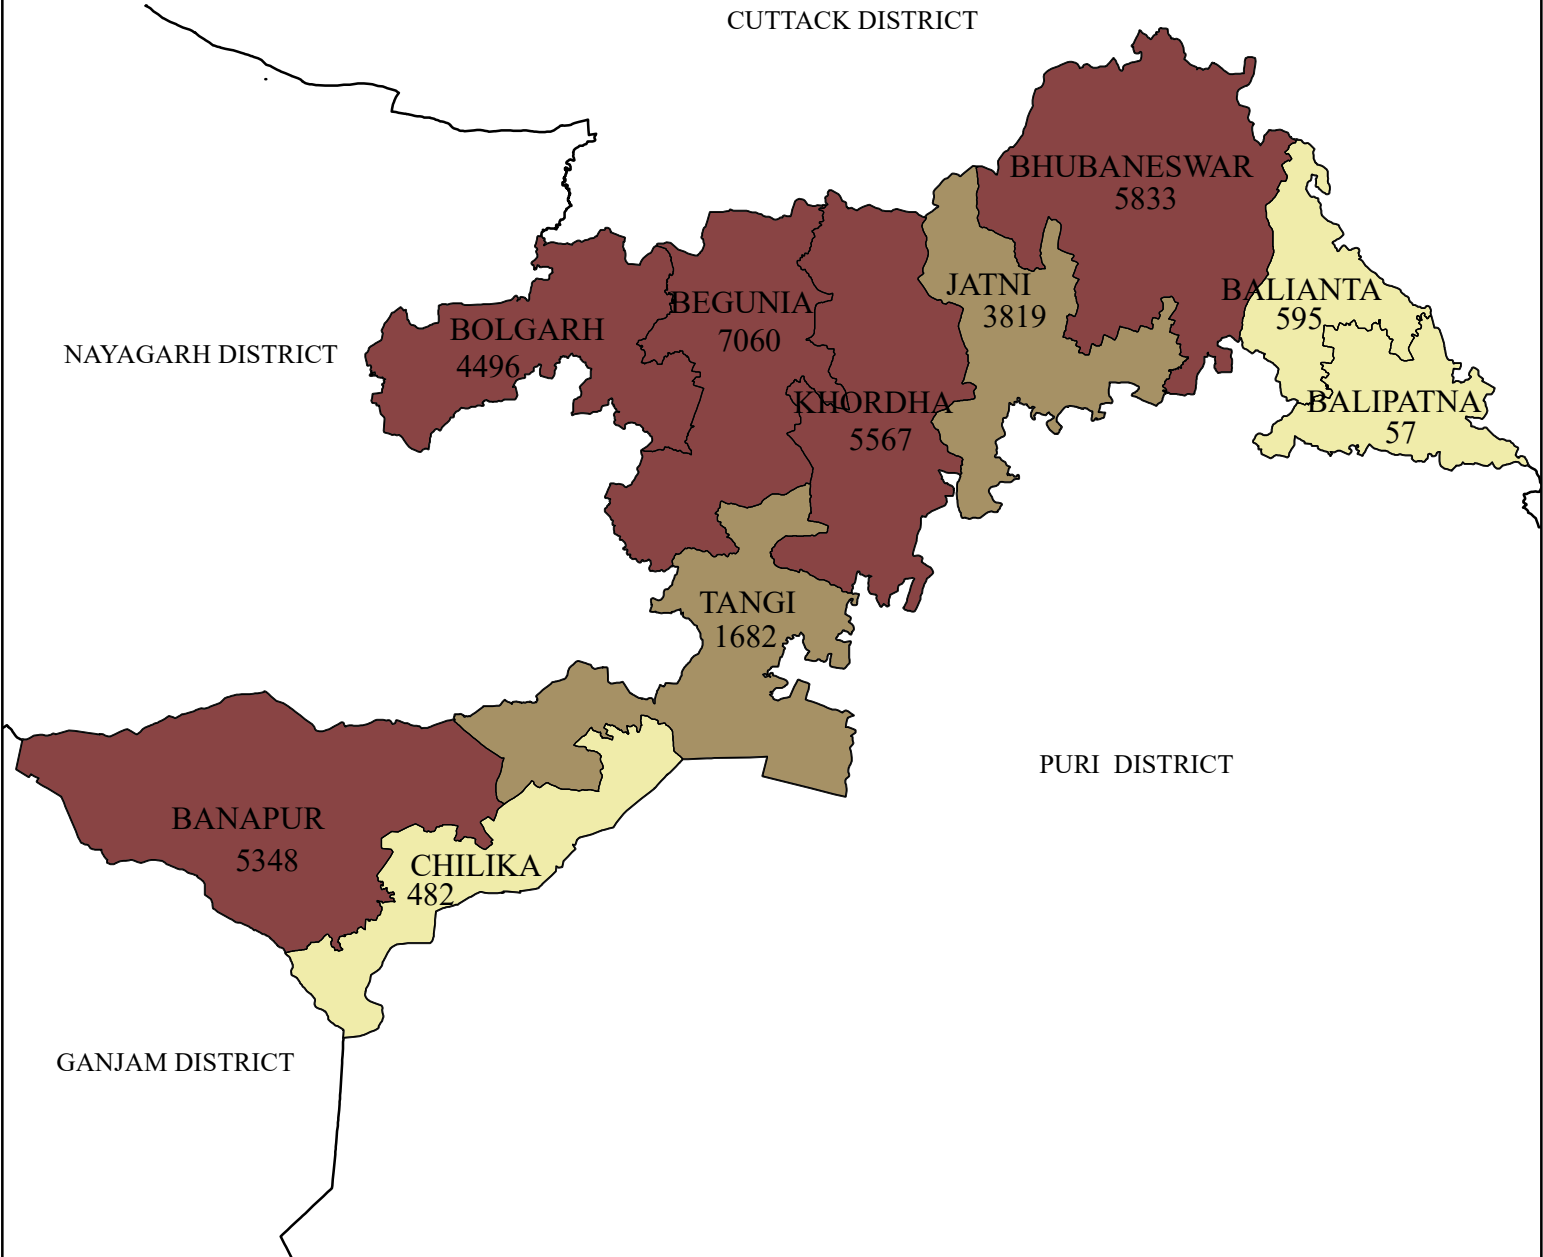

POPULATION DISTRIBUTION MALE (SCHEDULED TRIBE) DISTRICT: KHORDHA

LEGEND

DISTRIBUTION MALE (ST)

- 57 - 1680 (LOW)
- 1681 - 4490 (MEDIUM)
- 4491 - 7060 (HIGH)
- DISTRICT BOUNDARY
- BLOCK BOUNDARY

Source : Census - 2011

INDEX

0 5 10 20 Kilometers