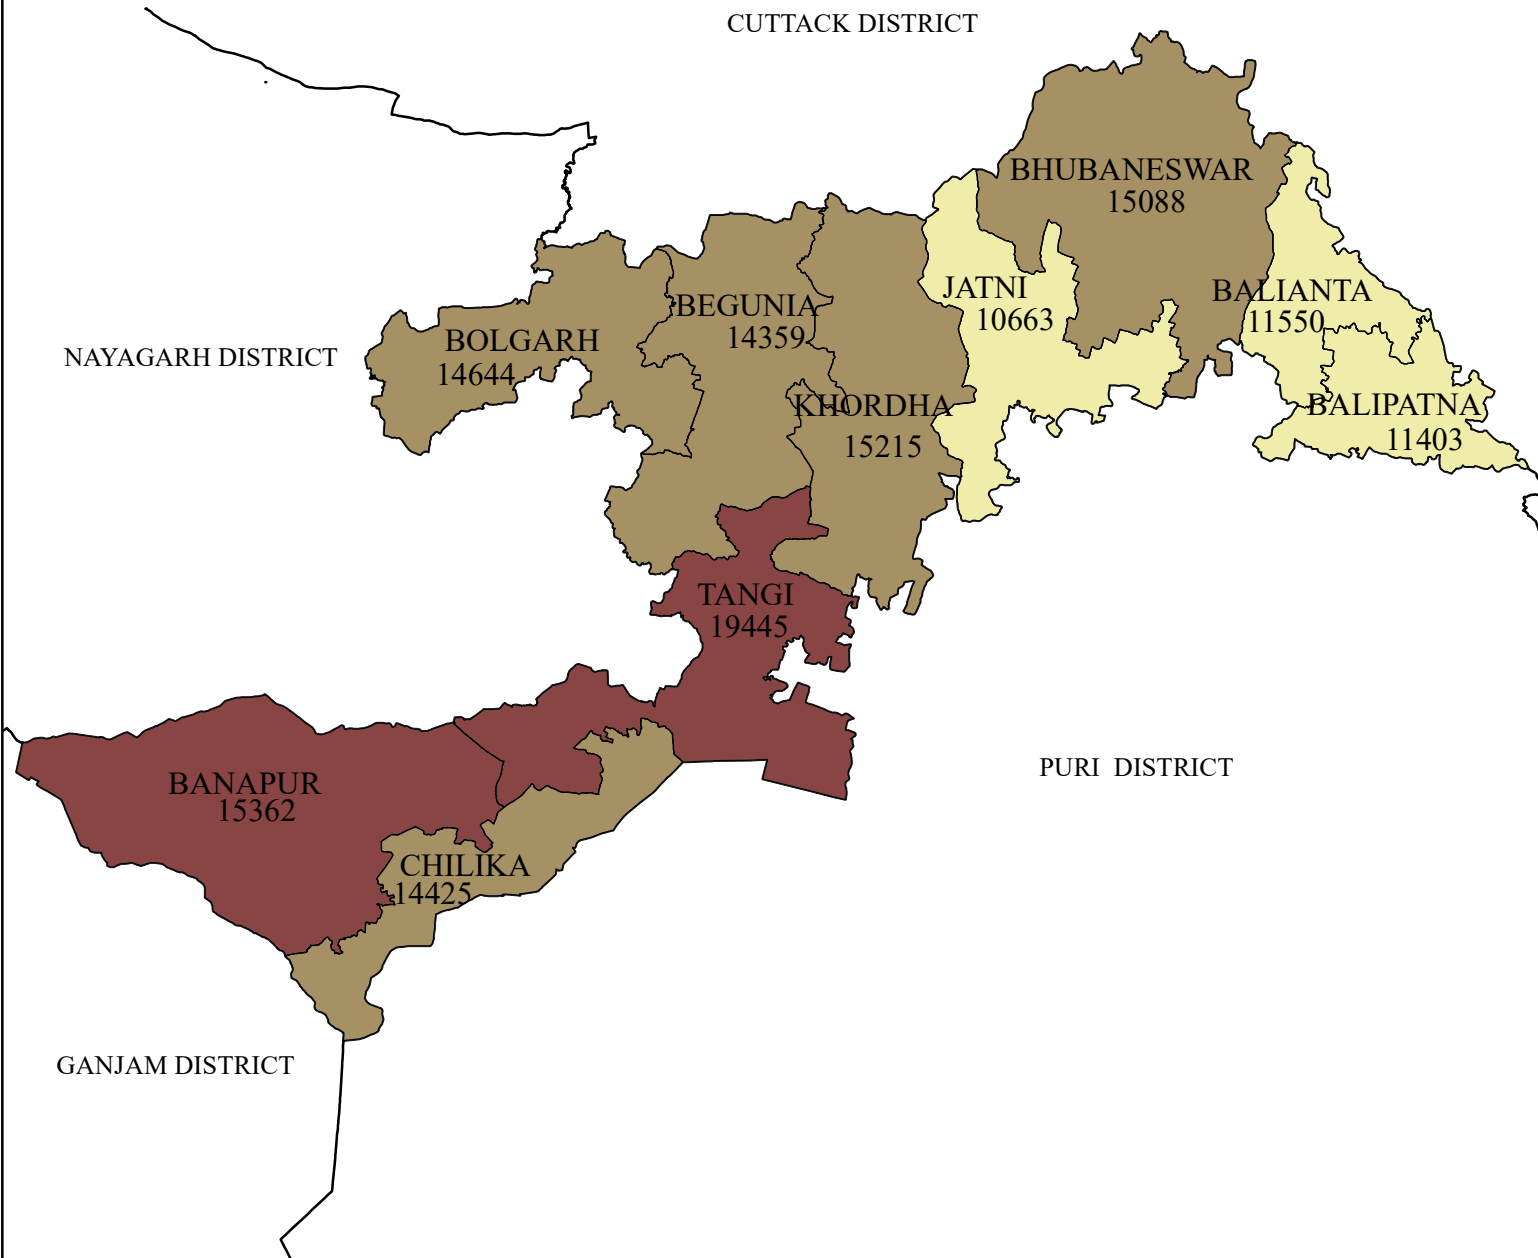

POPULATION DISTRIBUTION (0-6 YEARS)

DISTRICT: KHORDHA

LEGEND

POPULATION (0-6 YEARS)

- 10663 - 11550 (LOW)
- 11551 - 15360 (MEDIUM)
- 15361 - 19445 (HIGH)
- DISTRICT BOUNDARY
- BLOCK BOUNDARY

Source : Census - 2011

INDEX

0 5 10 20 Kilometers