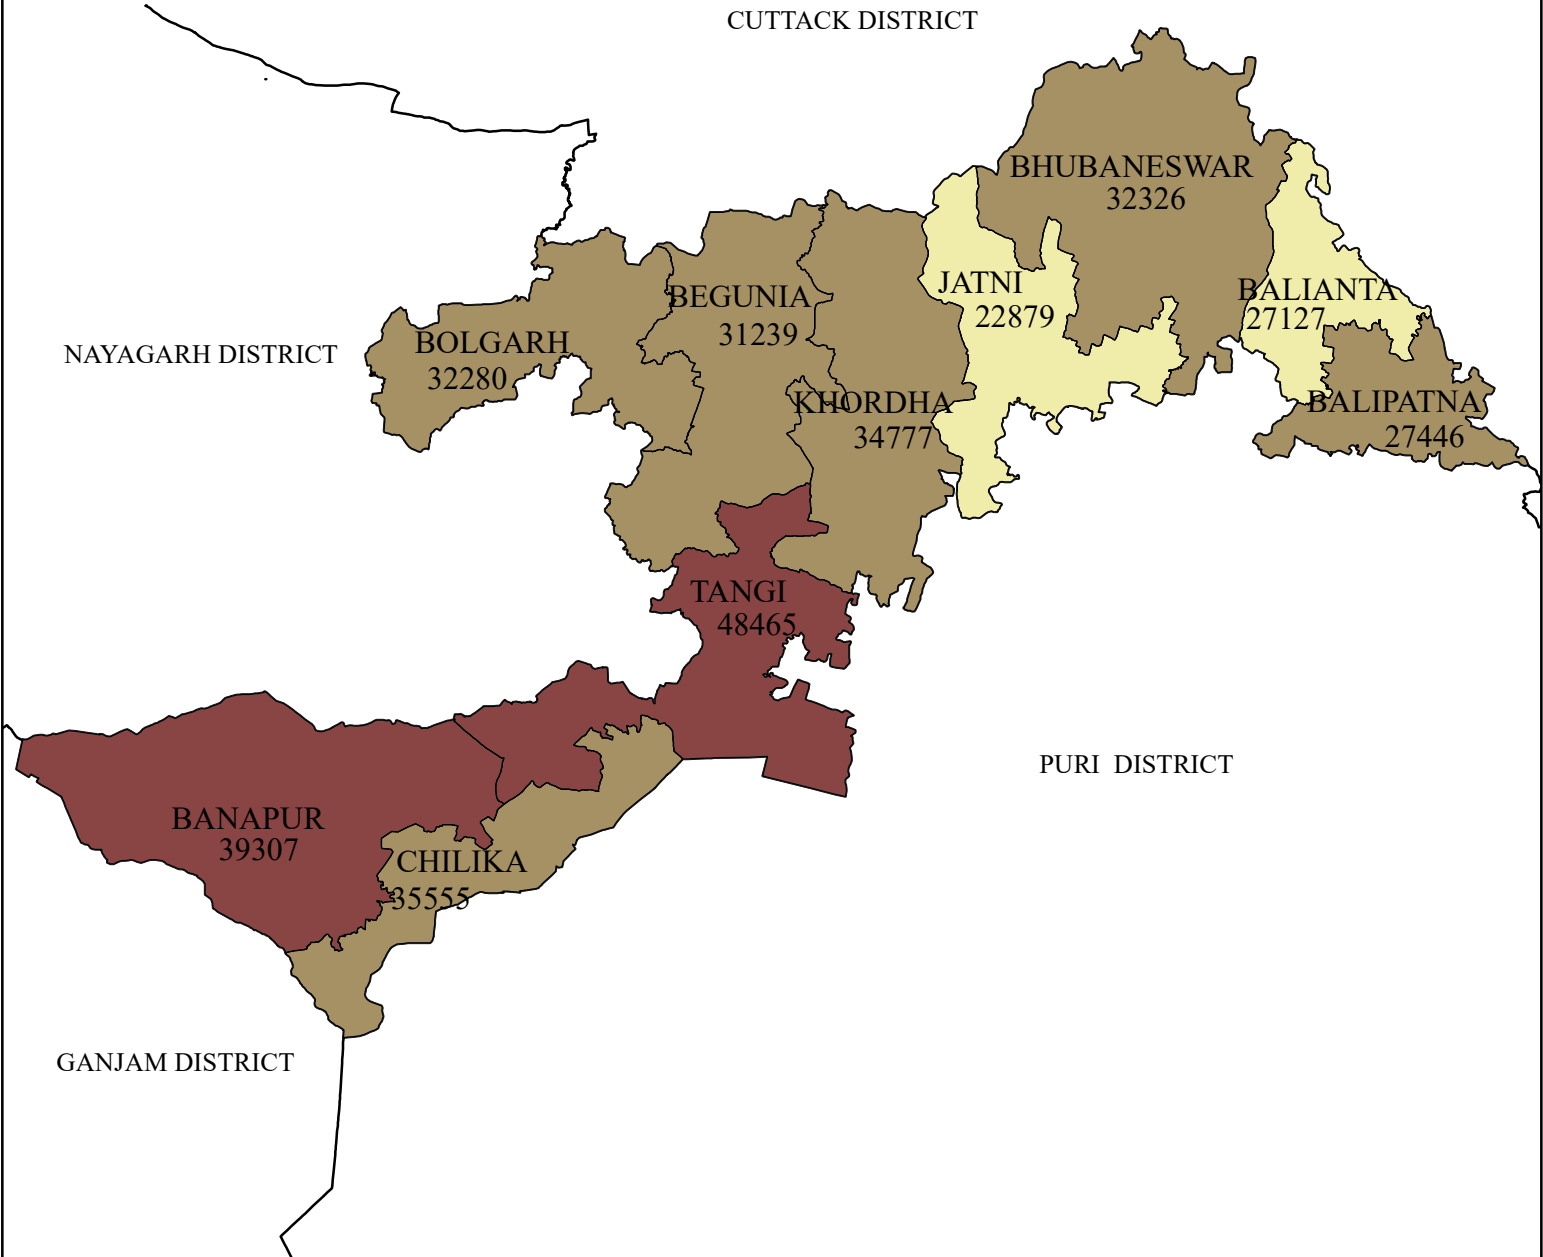

TOTAL ILLITERATE (IN NUMBER)

DISTRICT: KHORDHA

LEGEND

POPULATION ILLITERATE

- 22879 - 27440 (LOW)
- 27441 - 39300 (MEDIUM)
- 39301 - 48465 (HIGH)
- DISTRICT BOUNDARY
- BLOCK BOUNDARY

Source : Census - 2011