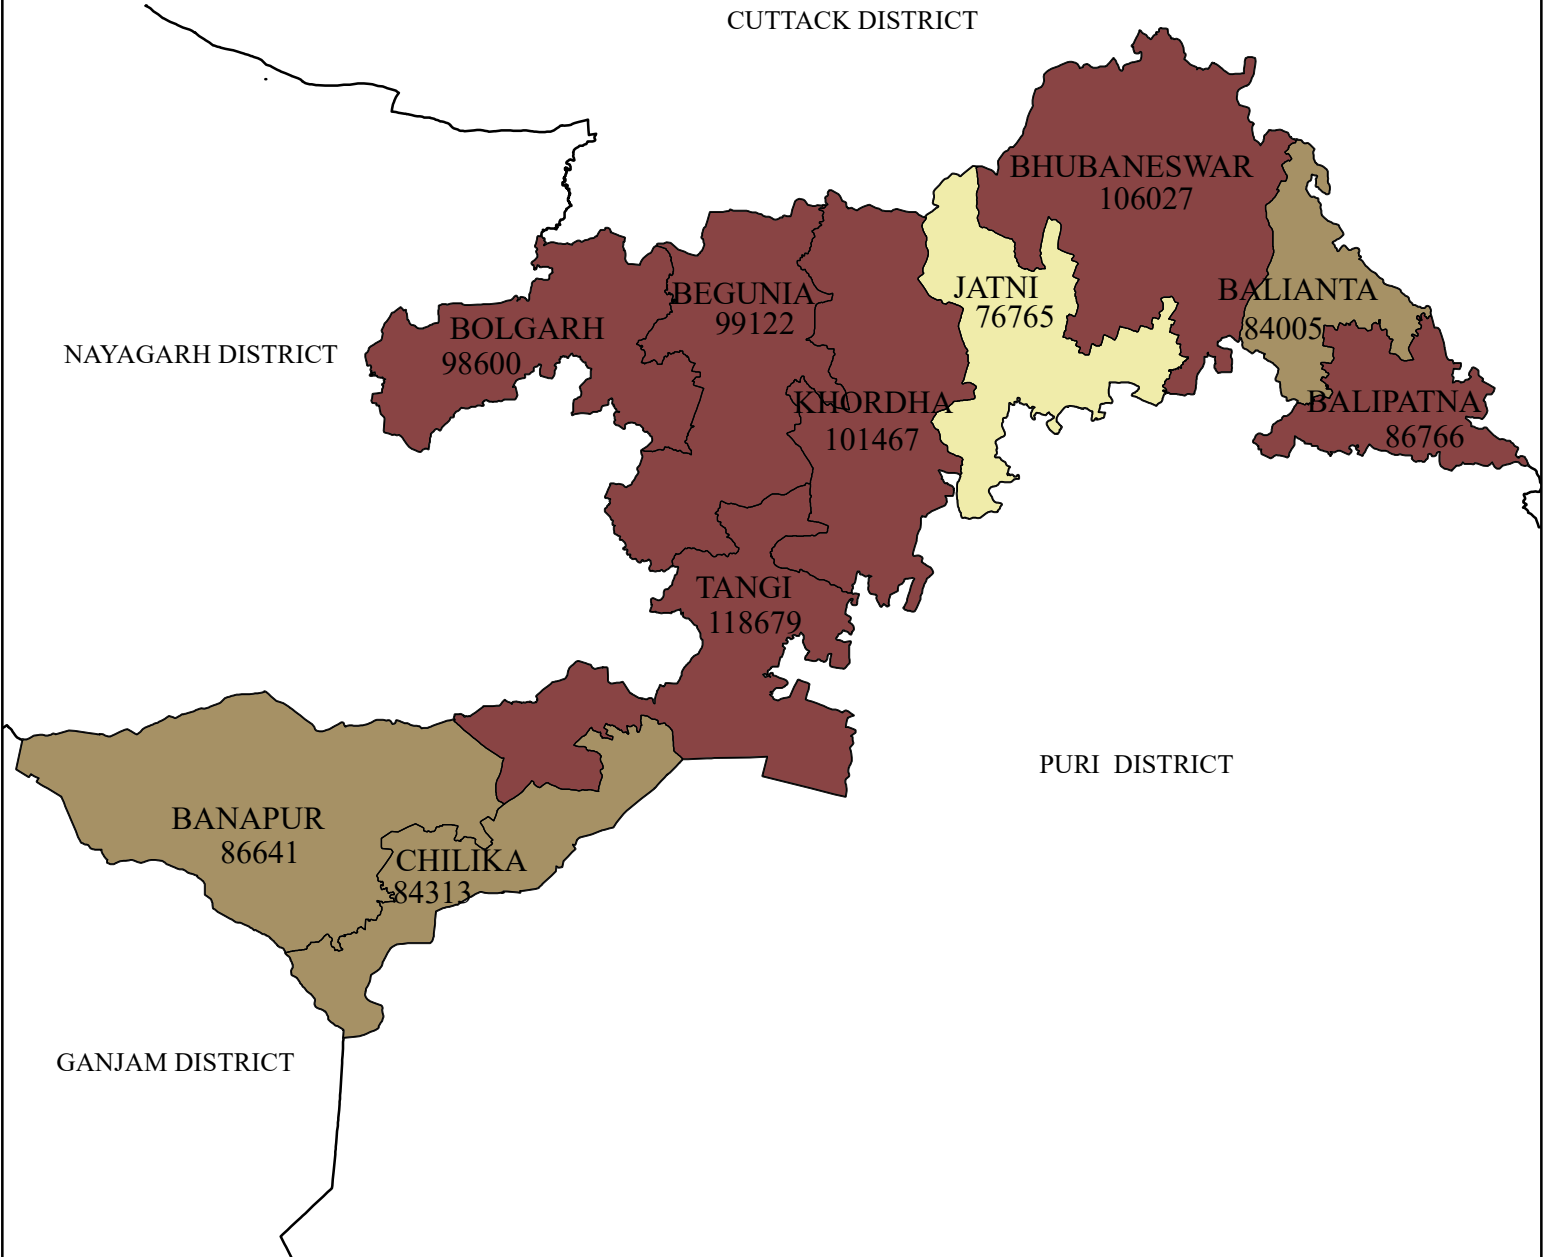

POPULATION LITERATE IN NUMBER

DISTRICT: KHORDHA

LEGEND

POPULATION LITERATE

- 76765 - 79030 (LOW)
- 79031 - 86760 (MEDIUM)
- 86761 - 118679 (HIGH)
- DISTRICT BOUNDARY
- BLOCK BOUNDARY

Source : Census - 2011

INDEX