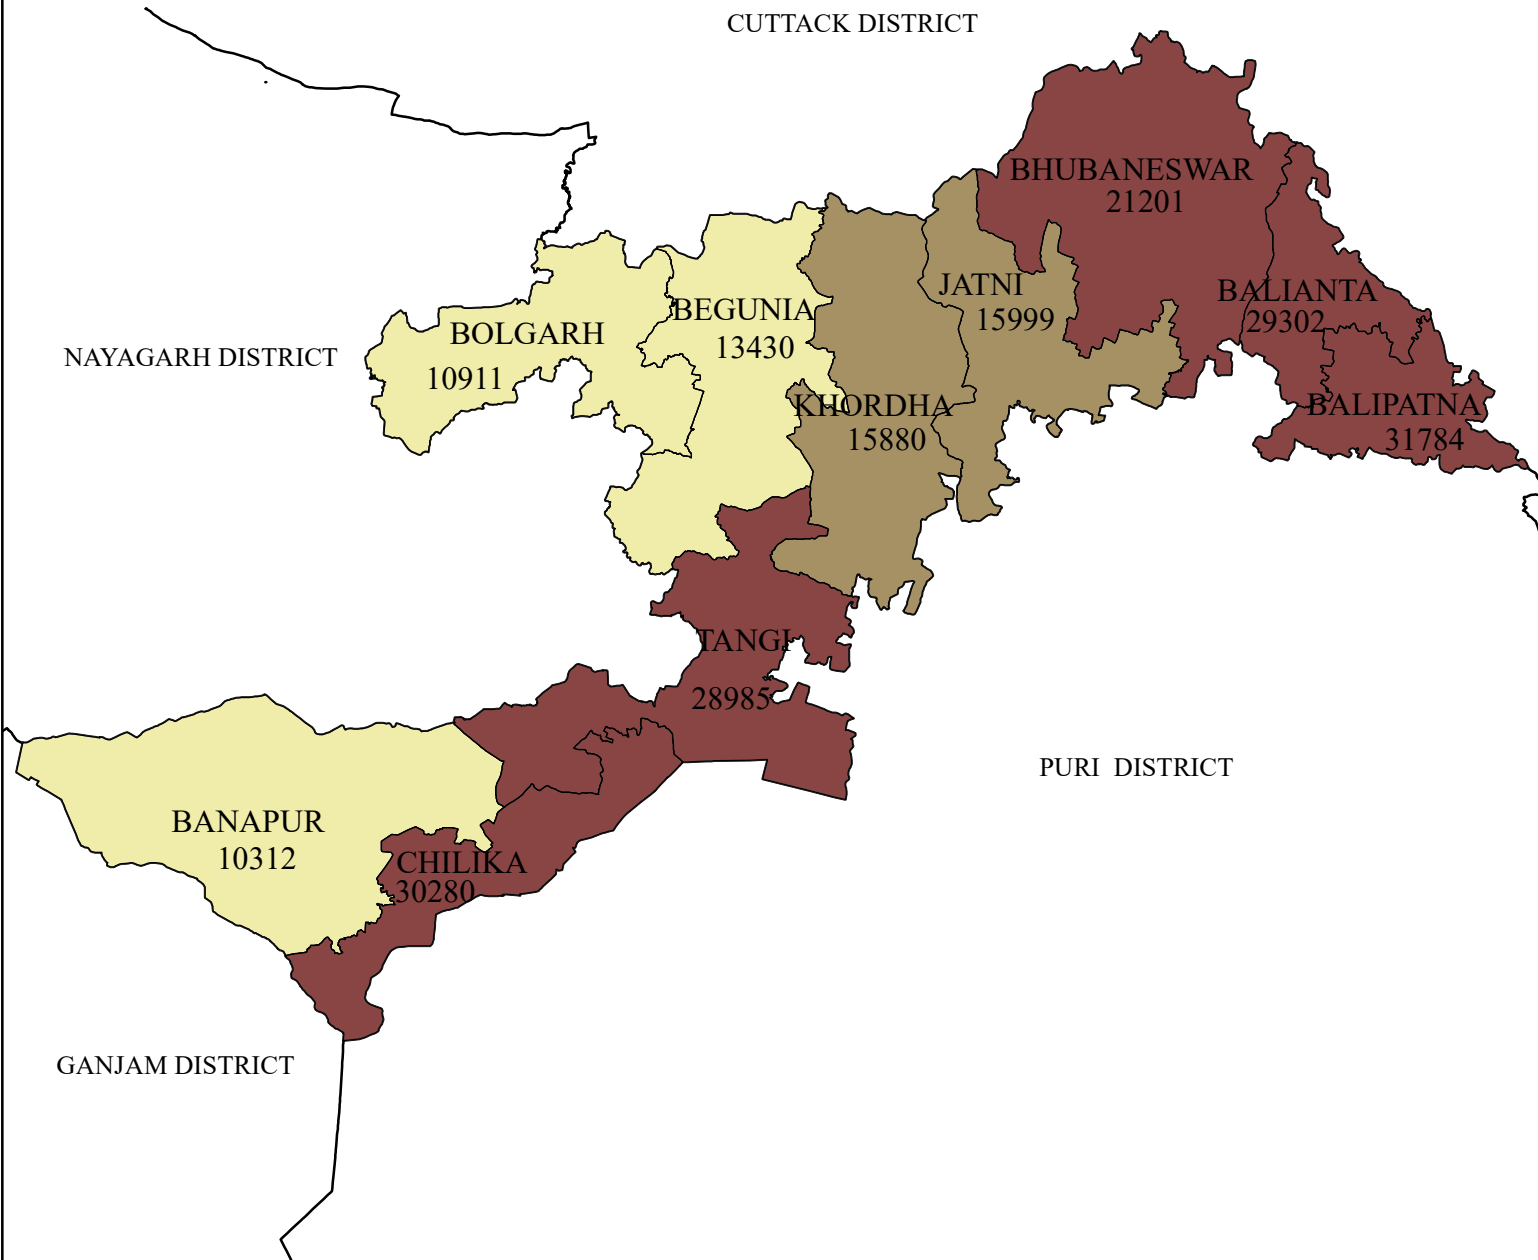

POPULATION DISTRIBUTION (SCHEDULED CASTE) DISTRICT: KHORDHA

LEGEND

TOTAL POPULATION (SC)

- 10312 - 13430 (LOW)
- 13431 - 21200 (MEDIUM)
- 21201 - 31784 (HIGH)

- DISTRICT BOUNDARY
- BLOCK BOUNDARY

Source : Census - 2011

INDEX

0 5 10 20 Kilometers