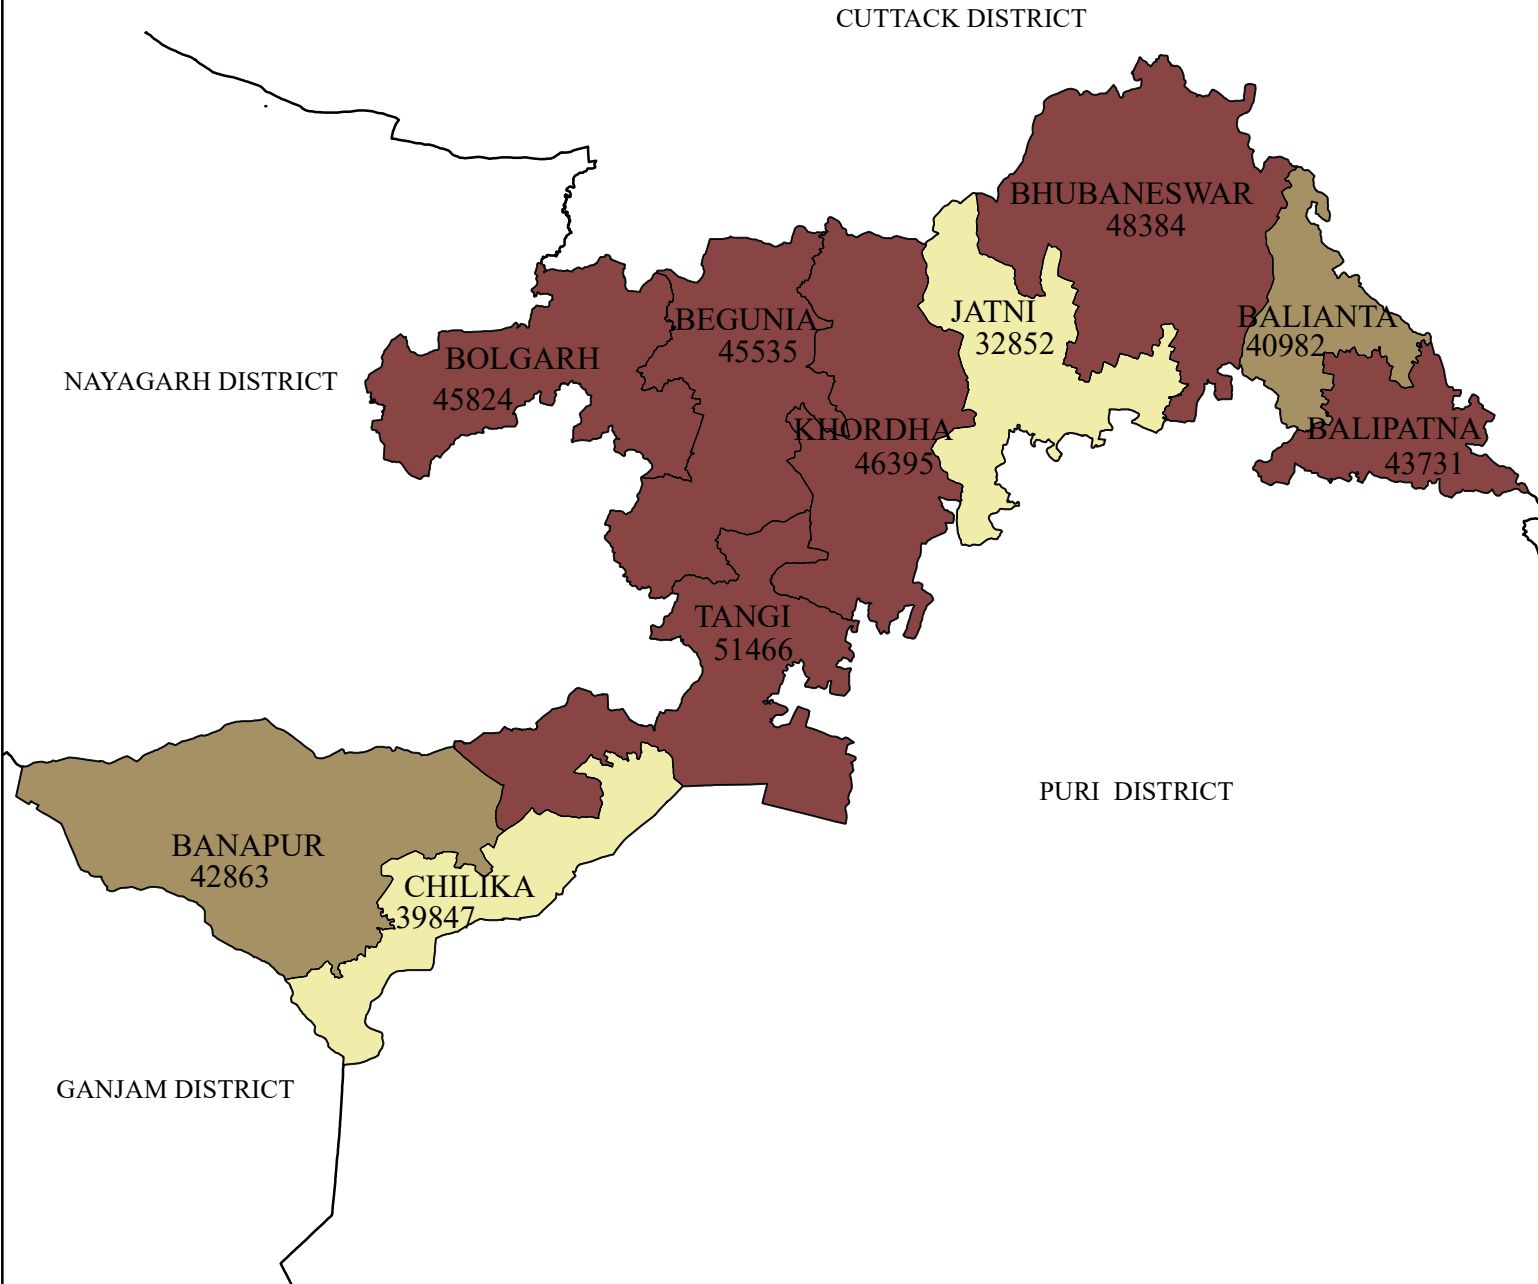

# TOTAL WORK POPULATION MAP

## DISTRICT: KHORDHA

### LEGEND

WORK POPULATION ( Main+Marginal)

- 32852 - 40180 (LOW)
- 40181 - 43730 (MEDIUM)
- 43731 - 51466 (HIGH)

- DISTRICT BOUNDARY
- BLOCK BOUNDARY

Source : Census - 2011

### INDEX

0 5 10 20 Kilometers