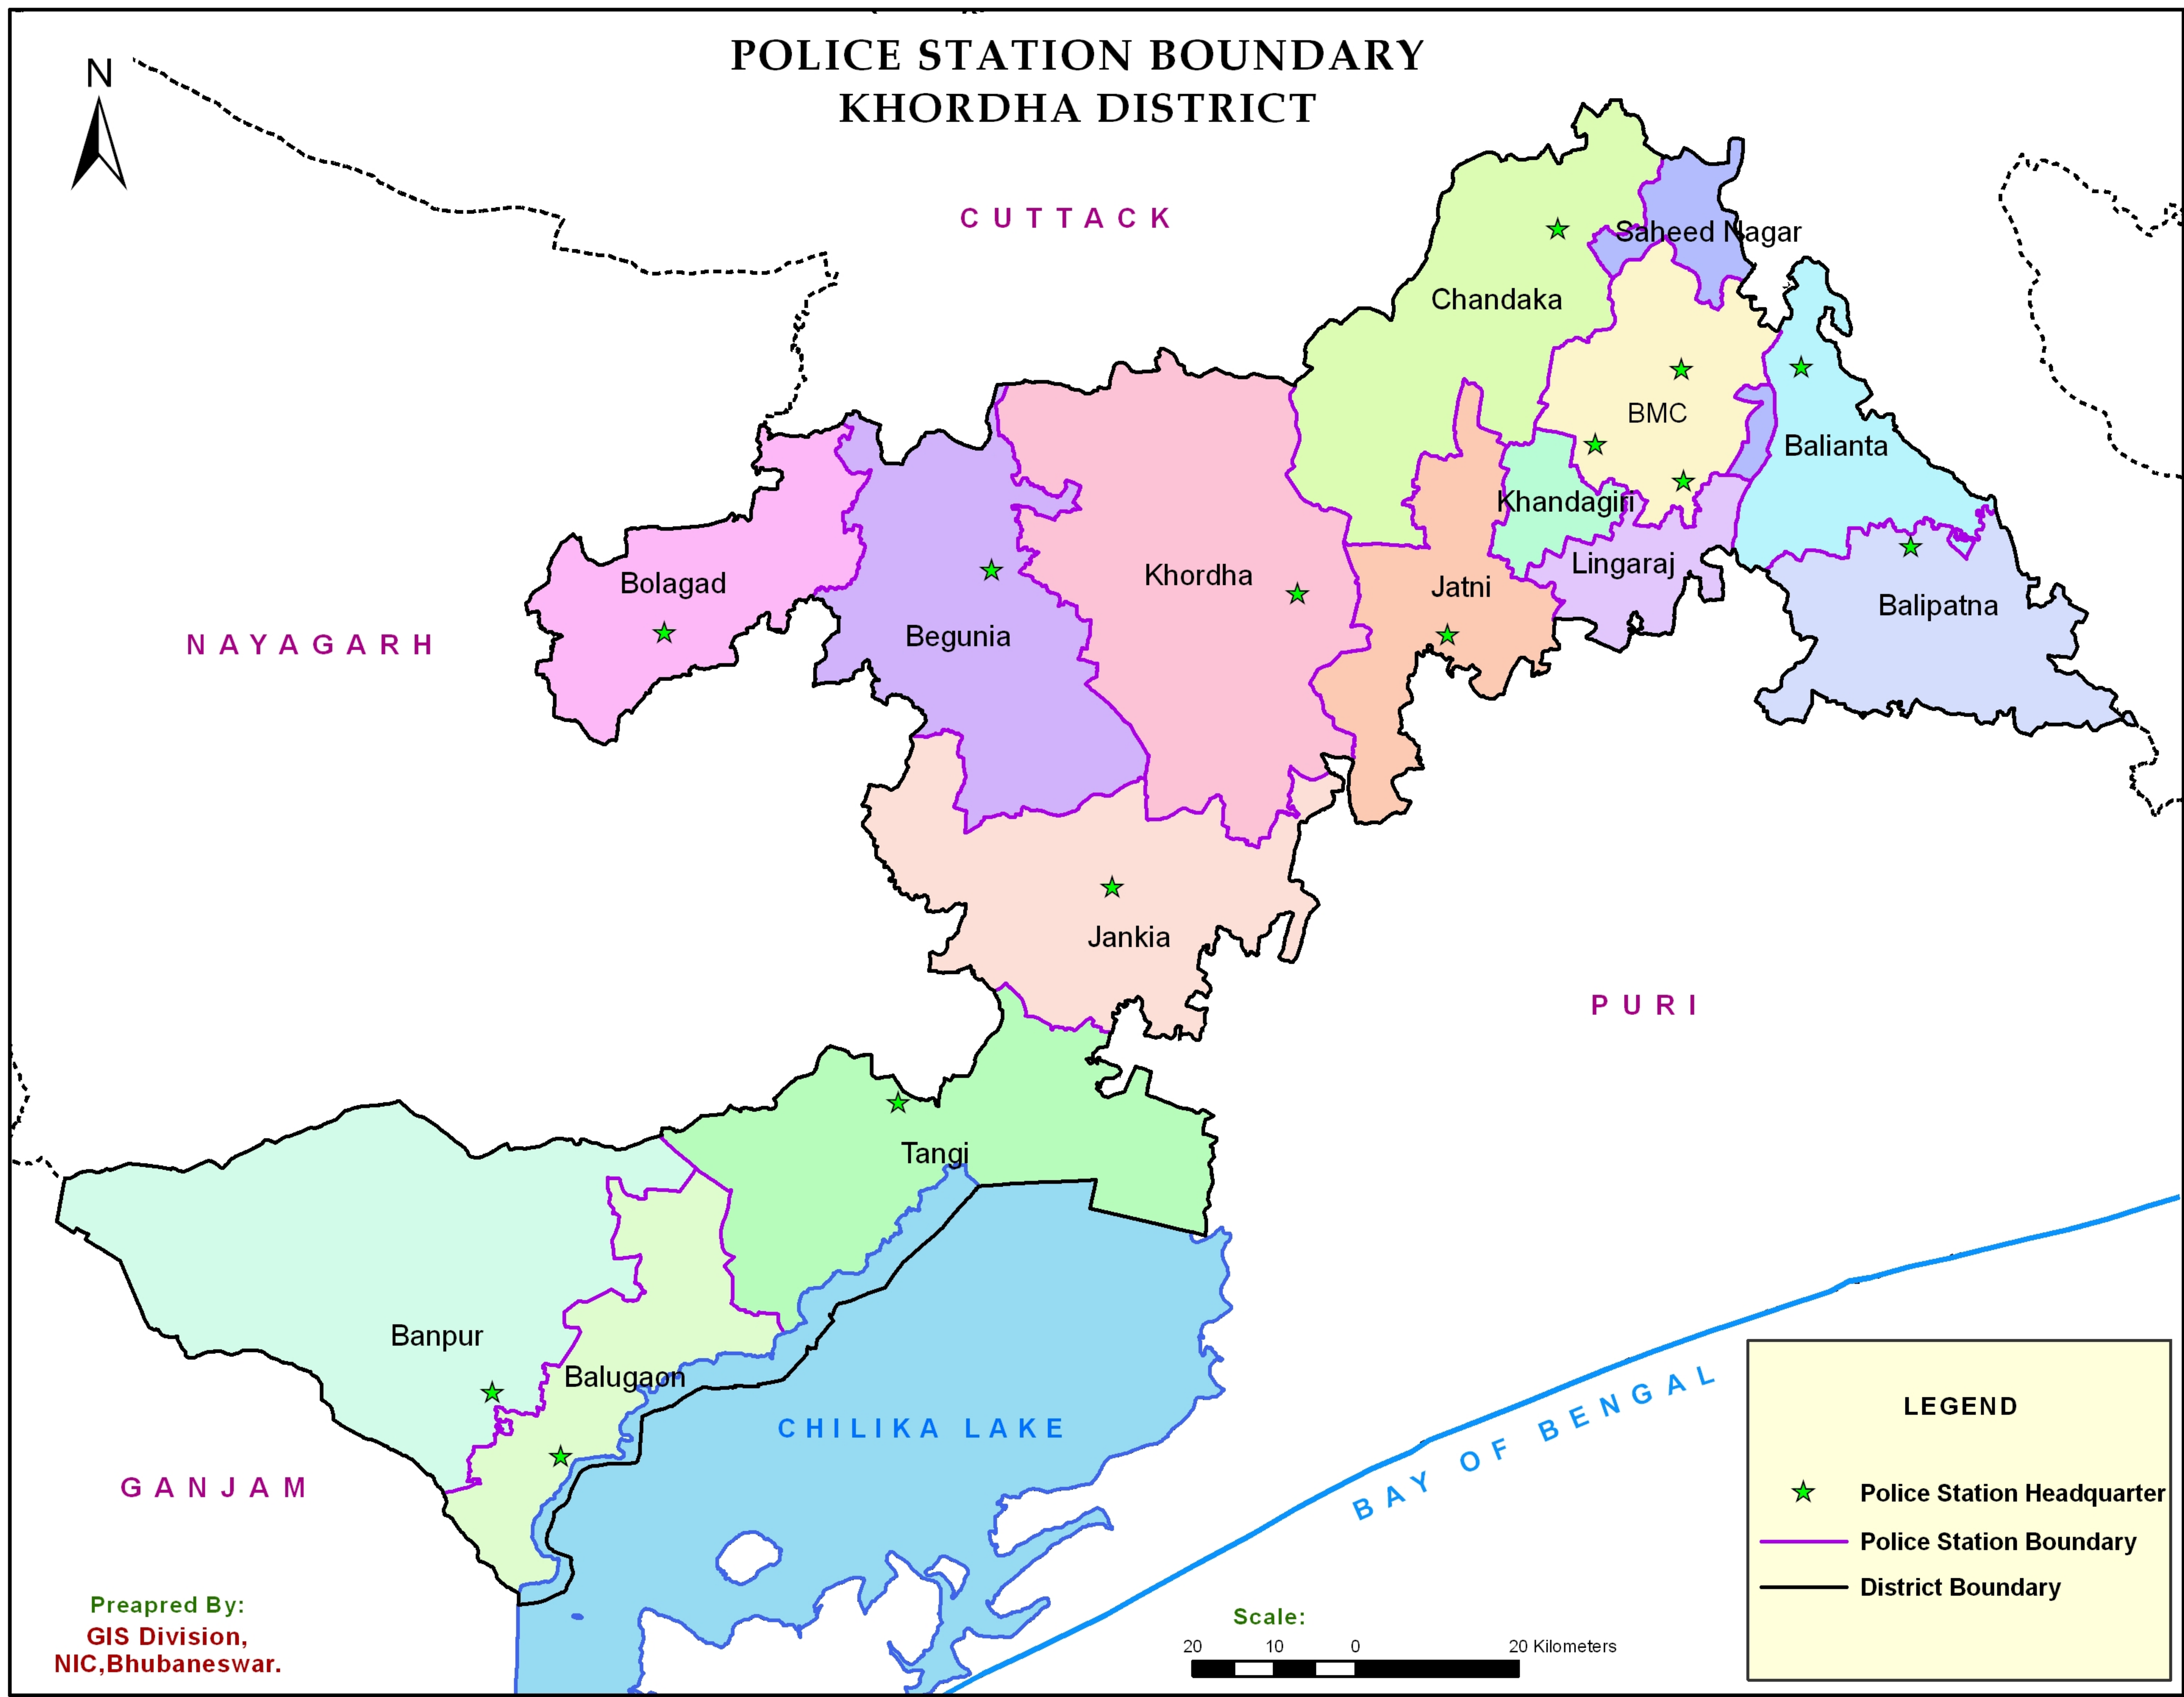

POLICE STATION BOUNDARY KHORDHA DISTRICT

NAYAGARH

CUTTACK

PURI

GANJAM

CHILIKA LAKE

BAY OF BENGAL

LEGEND

- ★ Police Station Headquarter
- Police Station Boundary
- District Boundary

Prepared By:
GIS Division,
NIC, Bhubaneswar.

Scale:
20 10 0 20 Kilometers