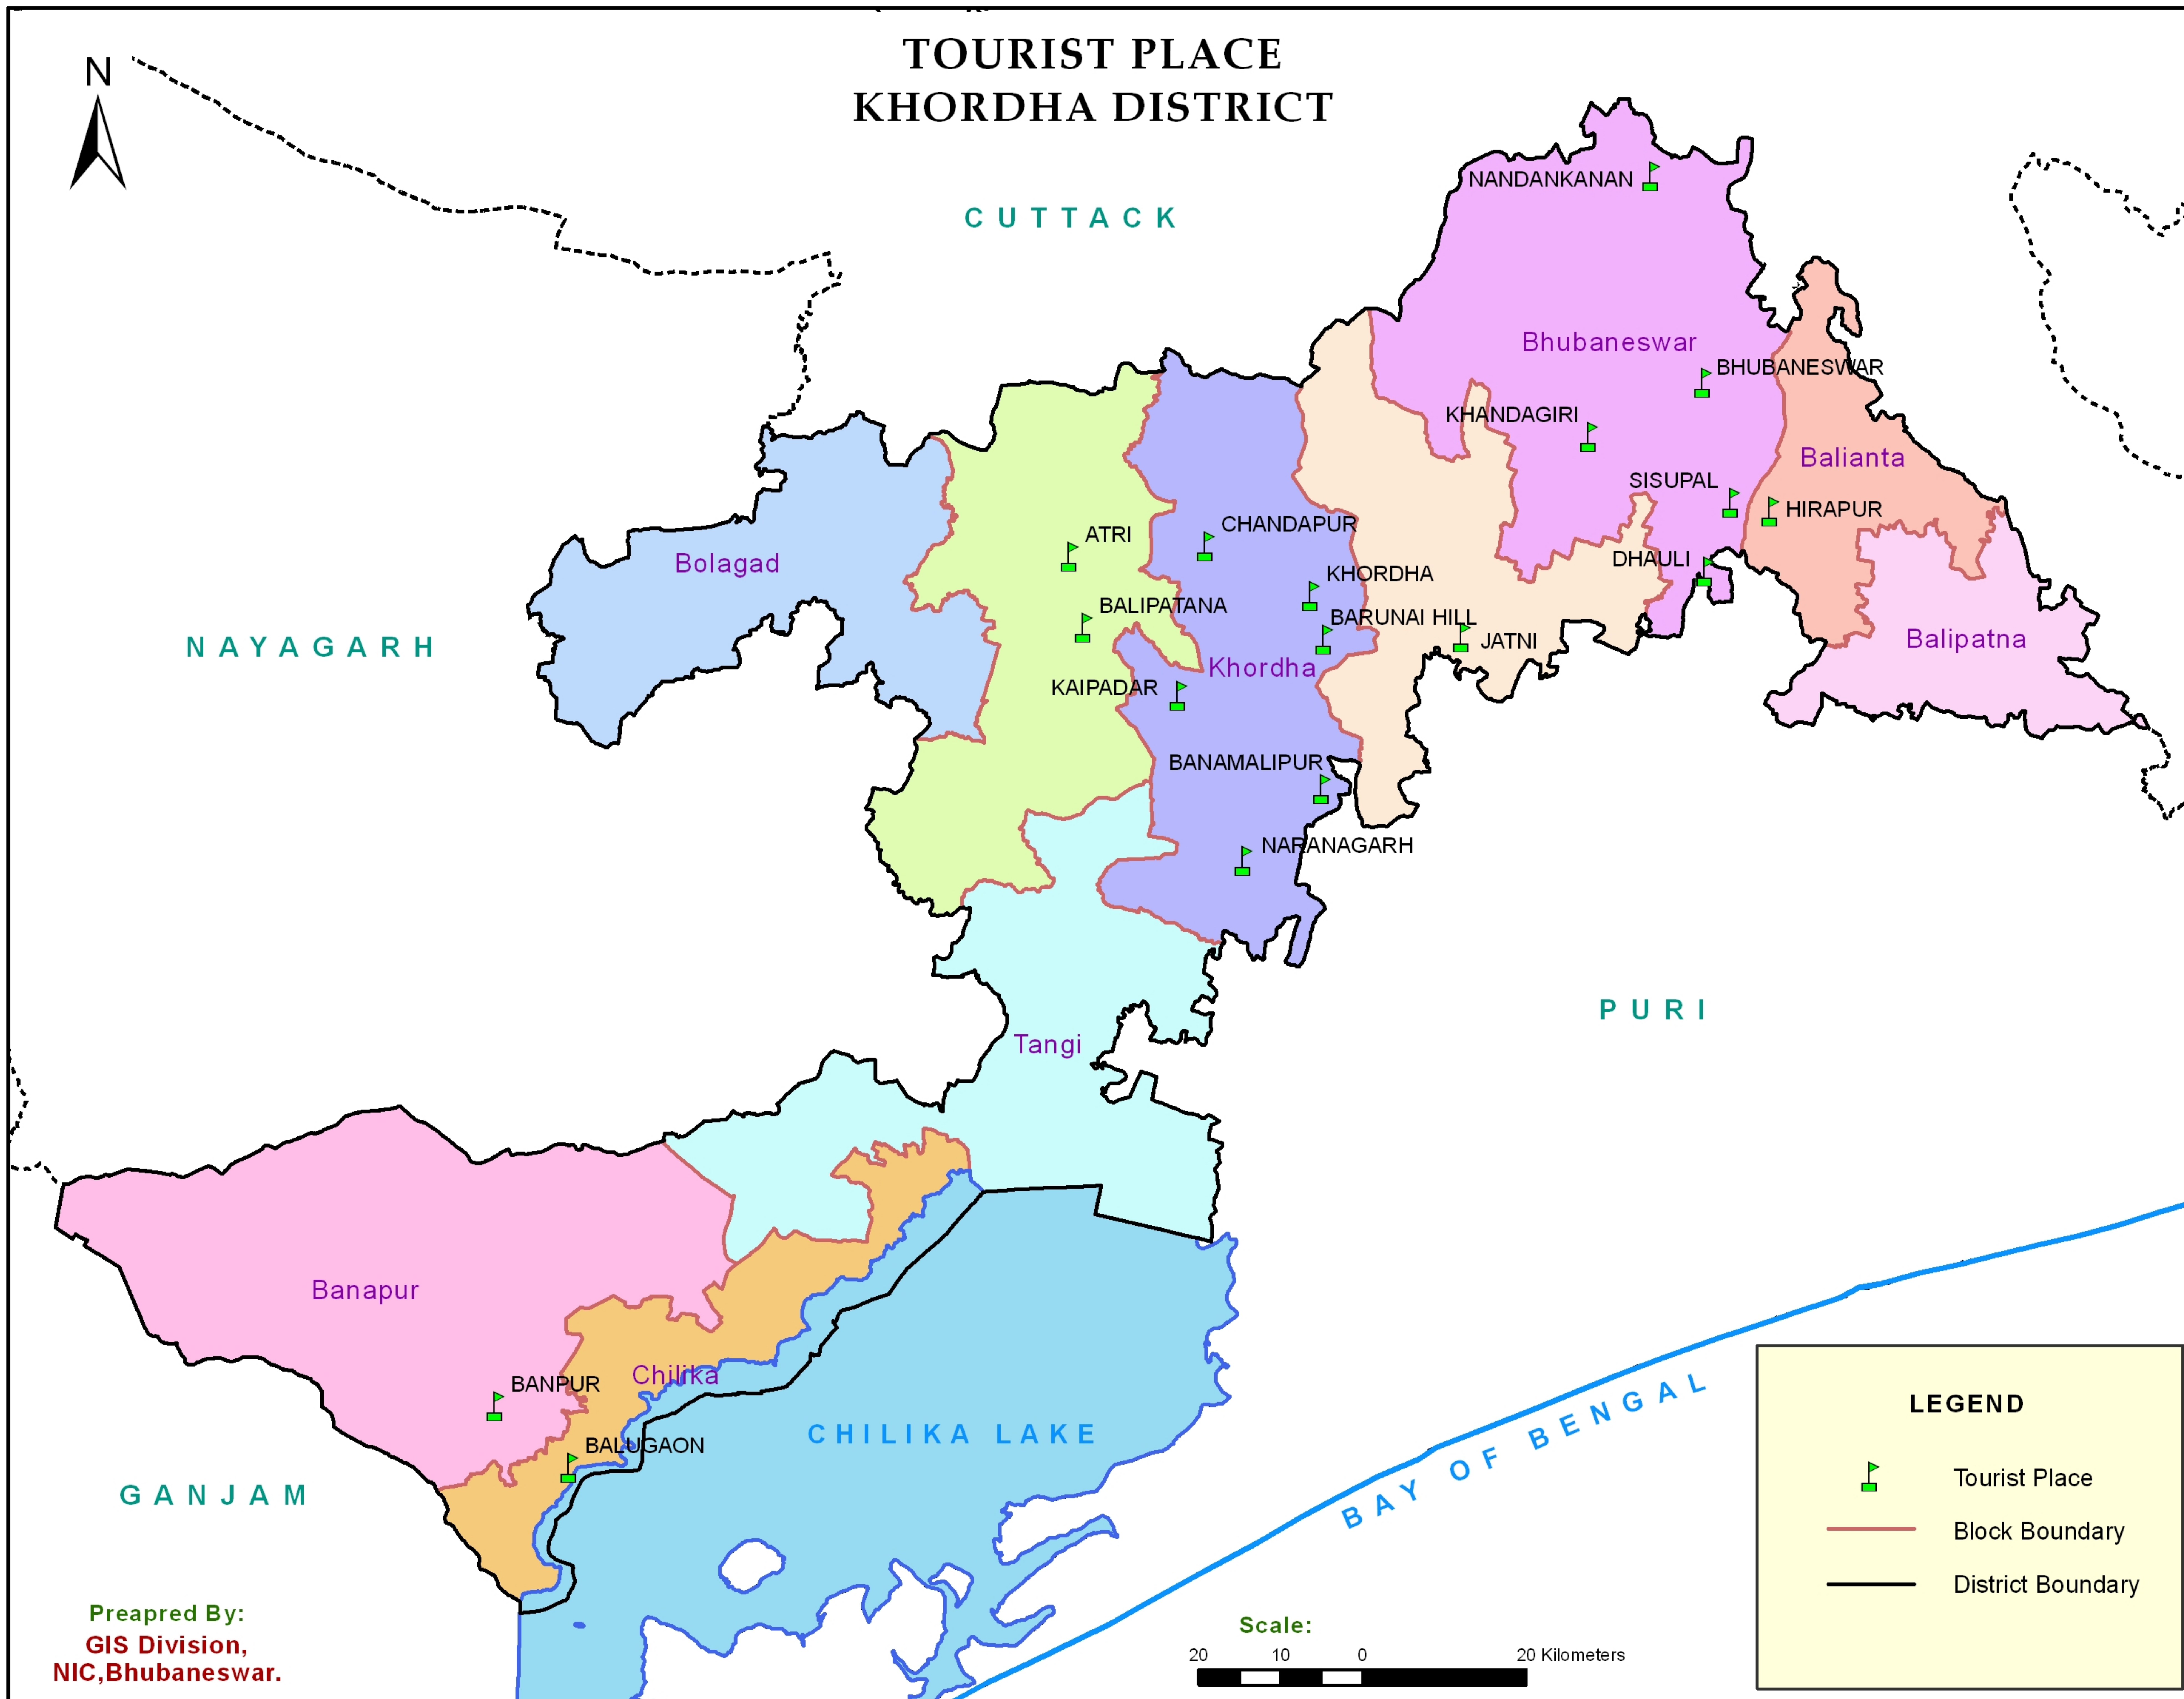

TOURIST PLACE KHORDHA DISTRICT

Prepared By:
GIS Division,
NIC, Bhubaneswar.

Scale:
20 10 0 20 Kilometers

LEGEND

-  Tourist Place
-  Block Boundary
-  District Boundary