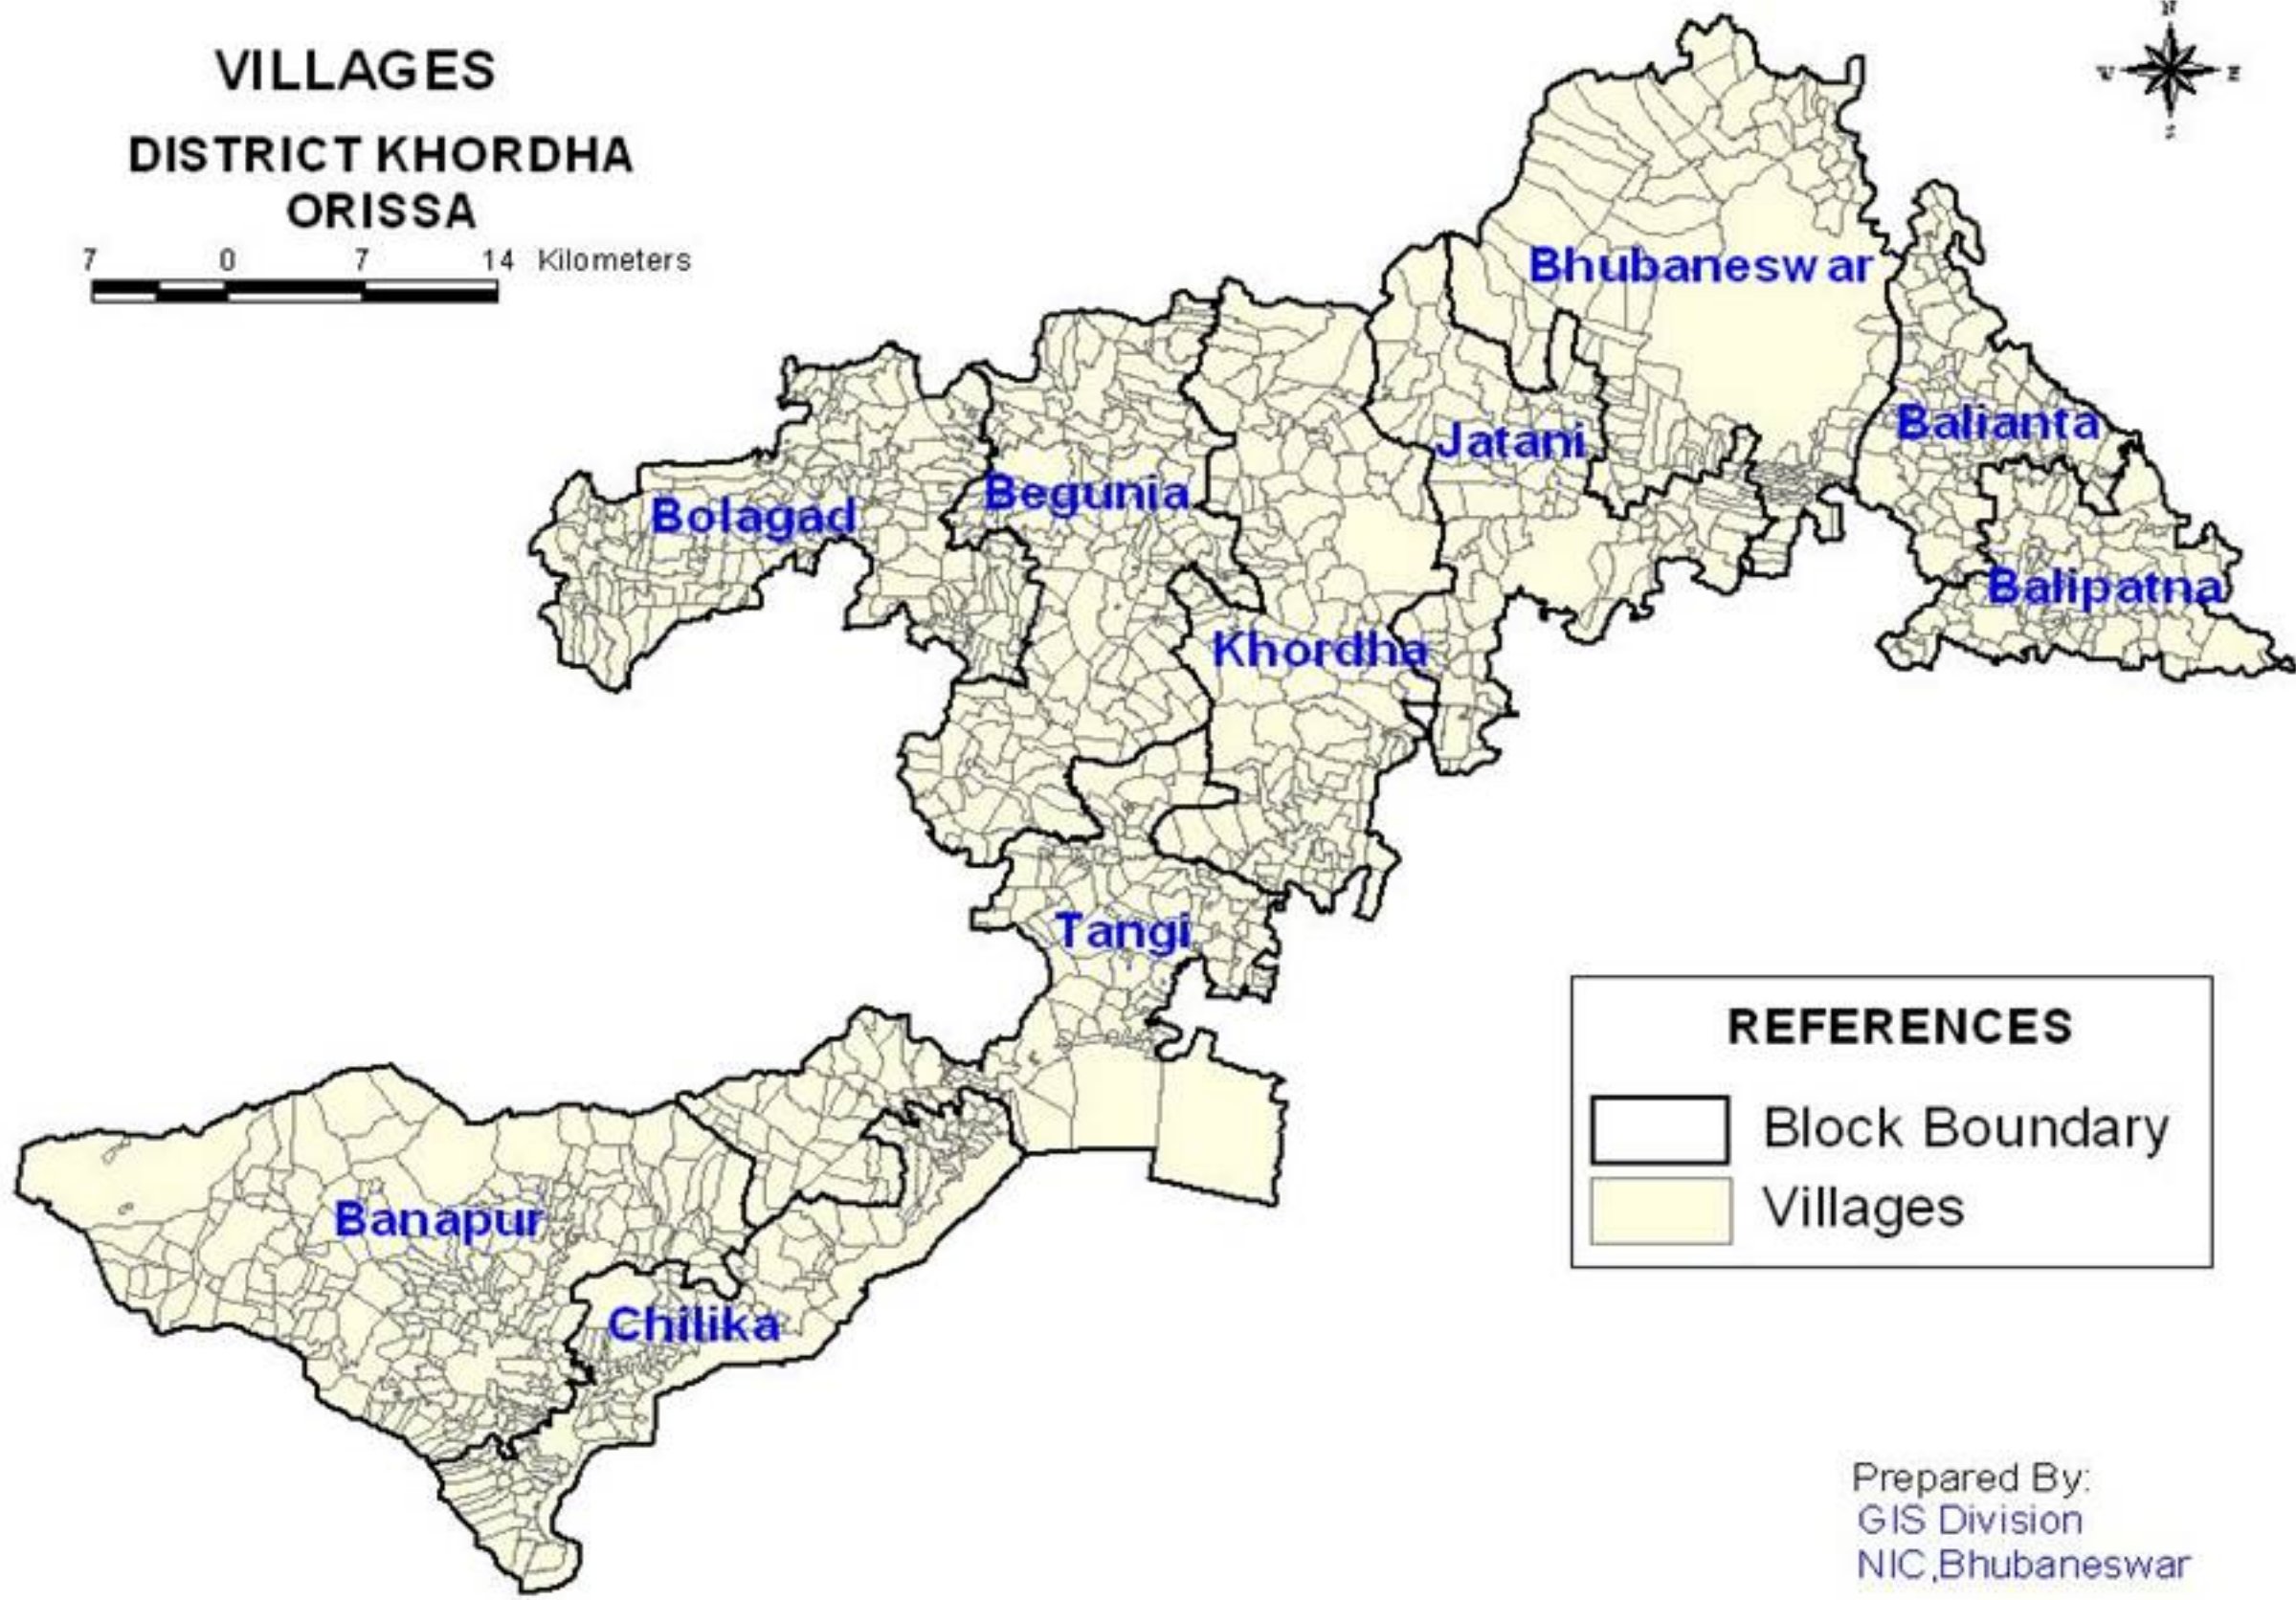

**VILLAGES
DISTRICT KHORDHA
ORISSA**

7 0 7 14 Kilometers

REFERENCES

-  Block Boundary
-  Villages

Prepared By:
GIS Division
NIC, Bhubaneswar