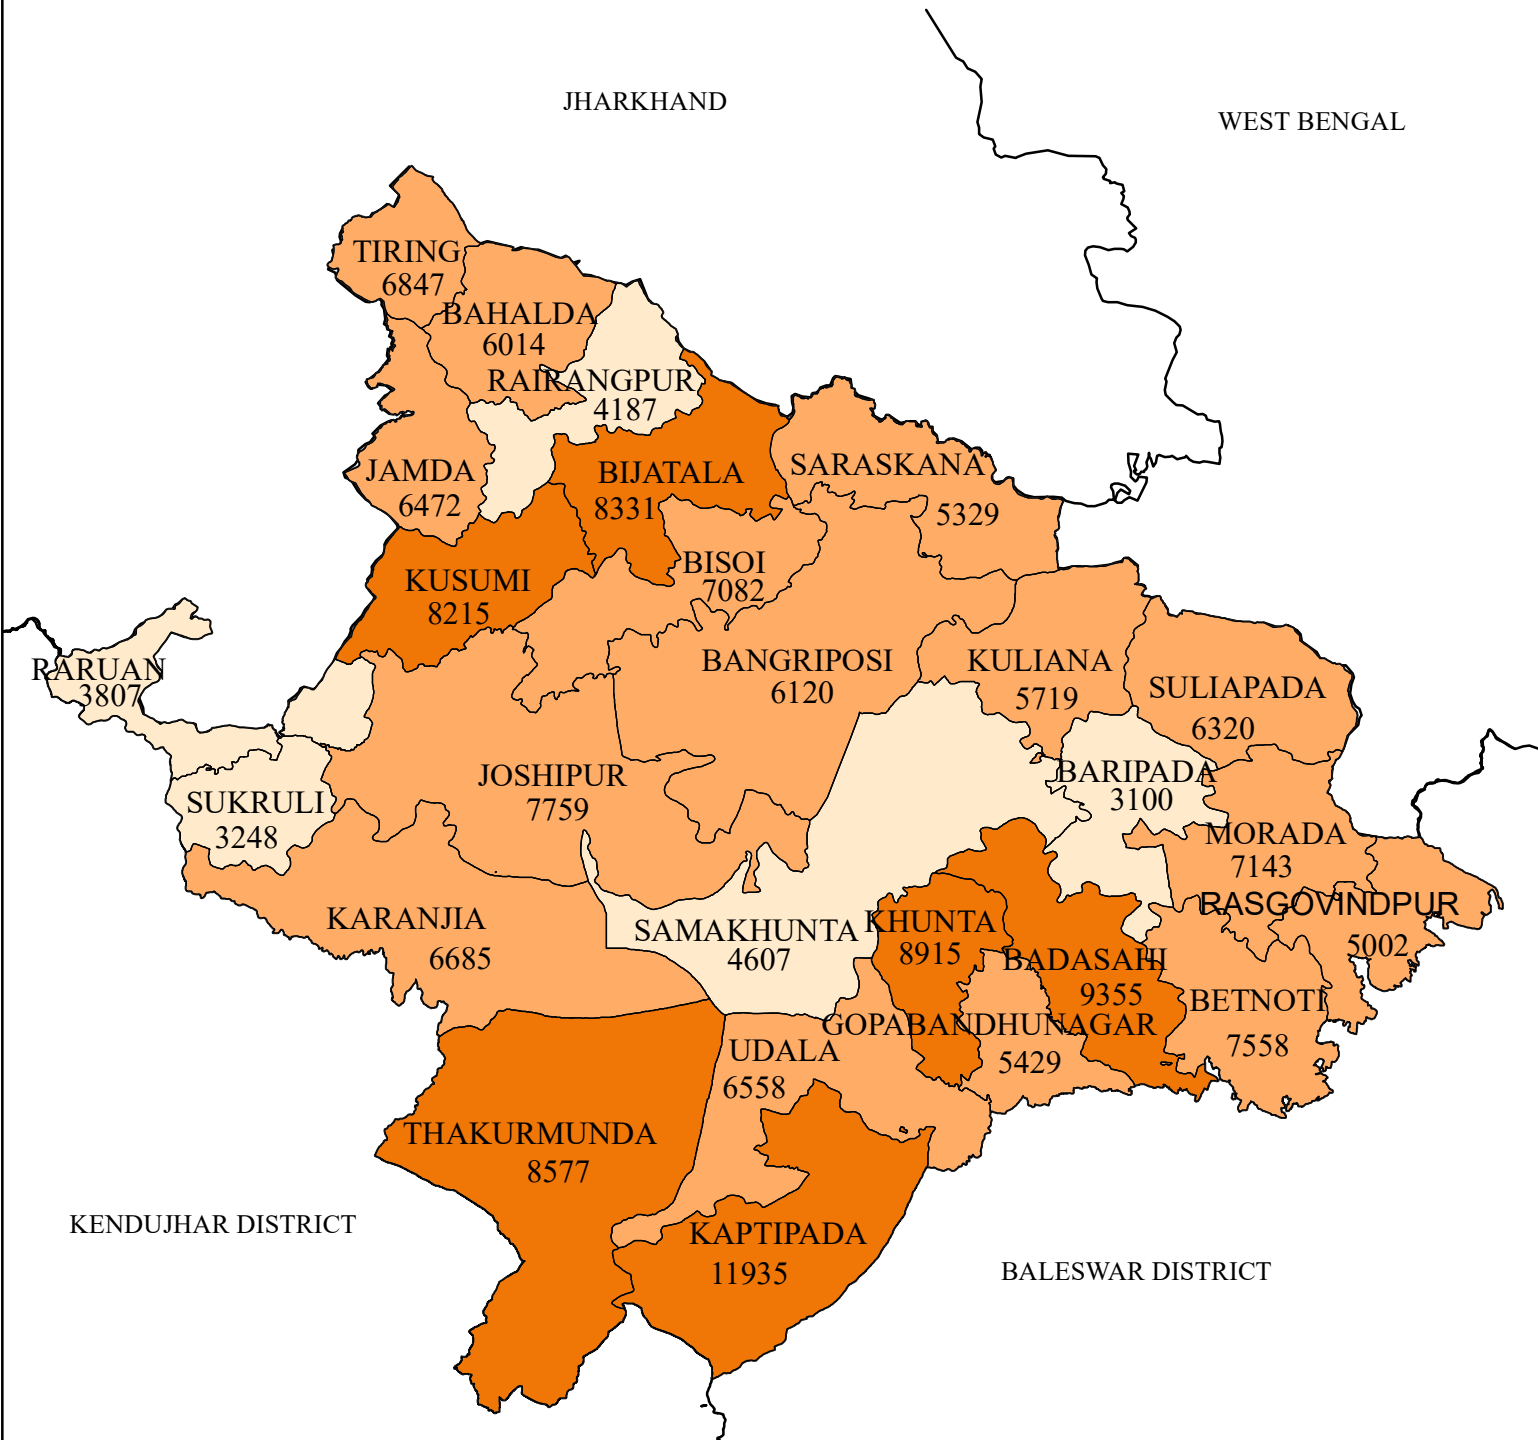

# MAIN WORKERS (Cultivators) DISTRICT: MAYURBHANJ

## LEGEND

MAIN WORKERS (Cultivators)

- 3100 - 5000 (LOW)
- 5001 - 7760 (MEDIUM)
- 7761 - 11935 (HIGH)
- DISTRICT BOUNDARY
- BLOCK BOUNDARY

Source : Census - 2011

## INDEX

0 10 20 40 Kilometers