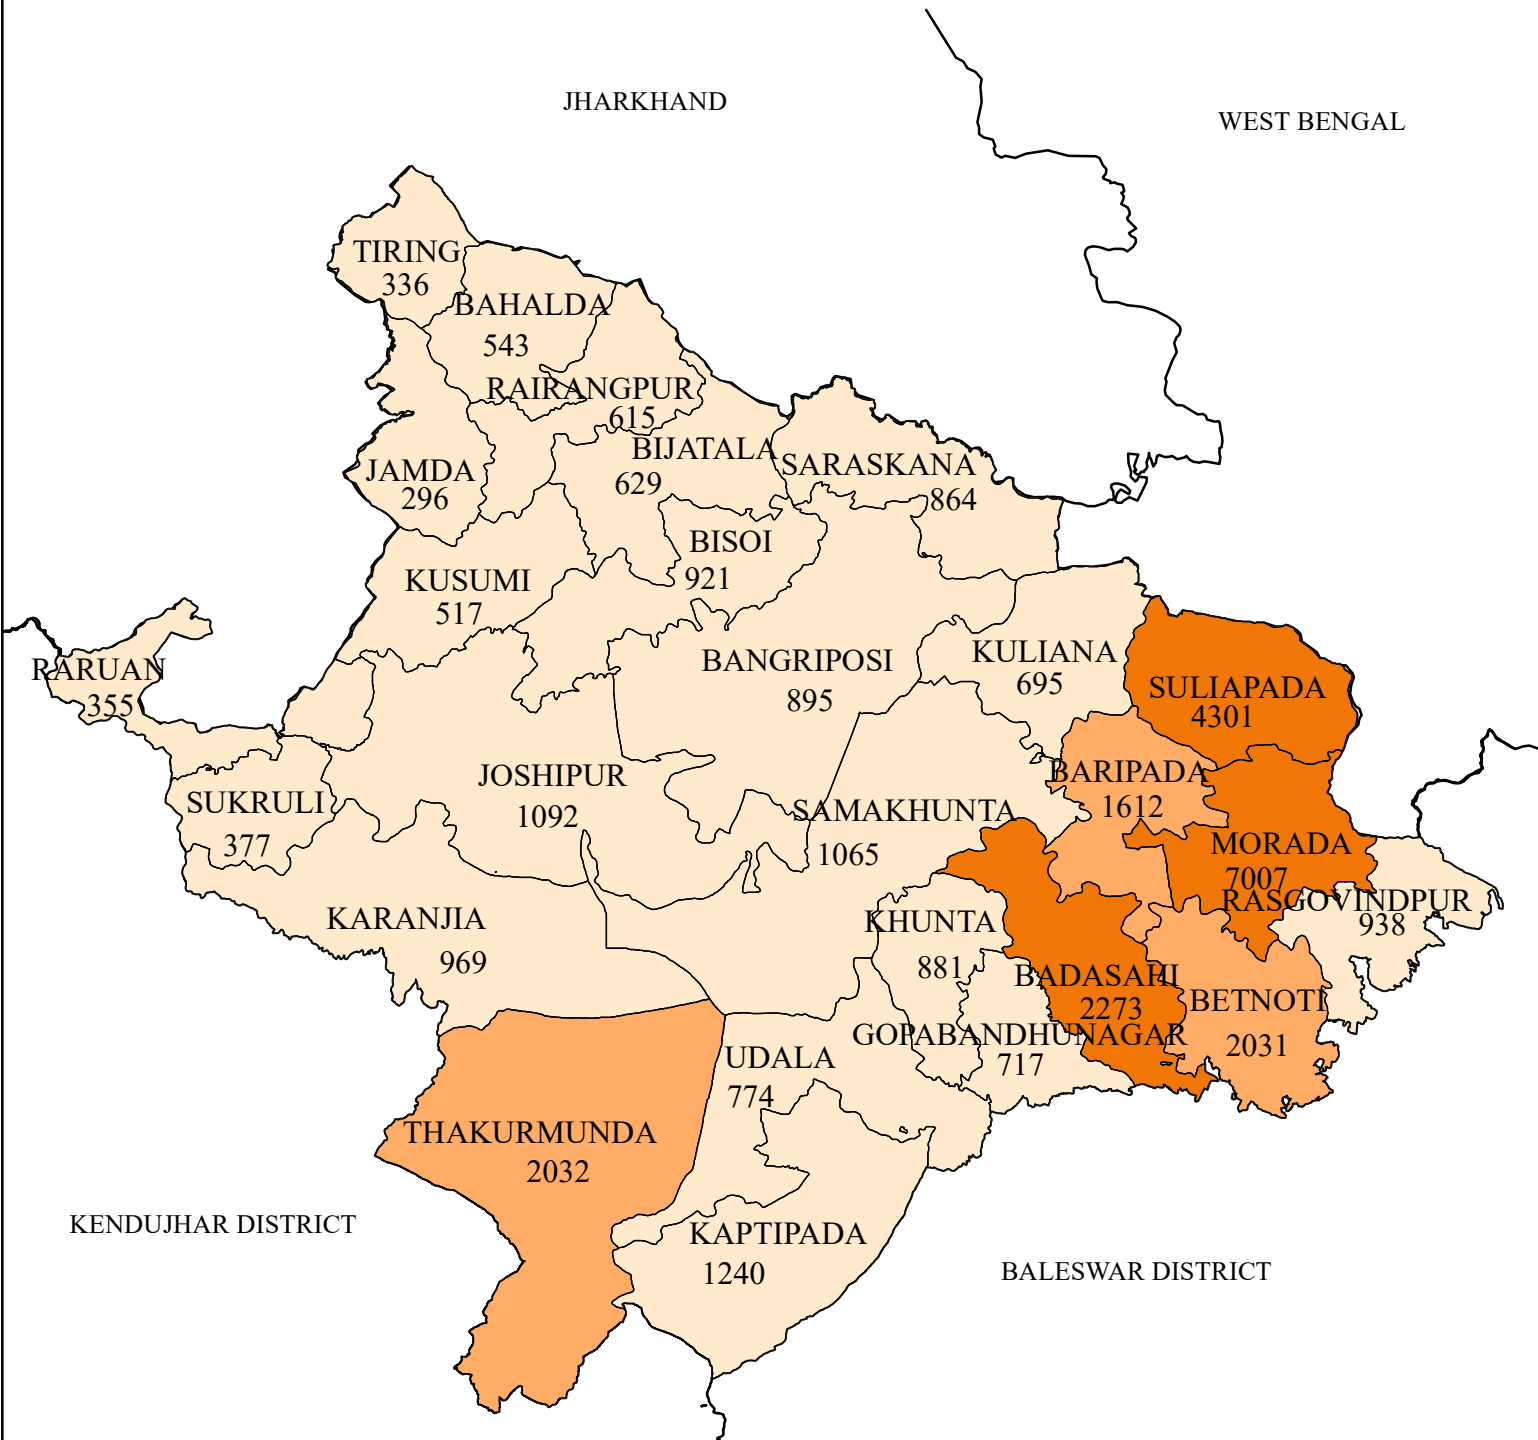

MAIN WORKERS (Household Industry)

DISTRICT: MAYURBHANJ

LEGEND

MAIN WORKERS (Household Industry)

- 296 - 1240 (LOW)
- 1241 - 2270 (MEDIUM)
- 2271 - 7007 (HIGH)

- DISTRICT BOUNDARY
- BLOCK BOUNDARY

Source : Census - 2011

INDEX

0 10 20 40 Kilometers