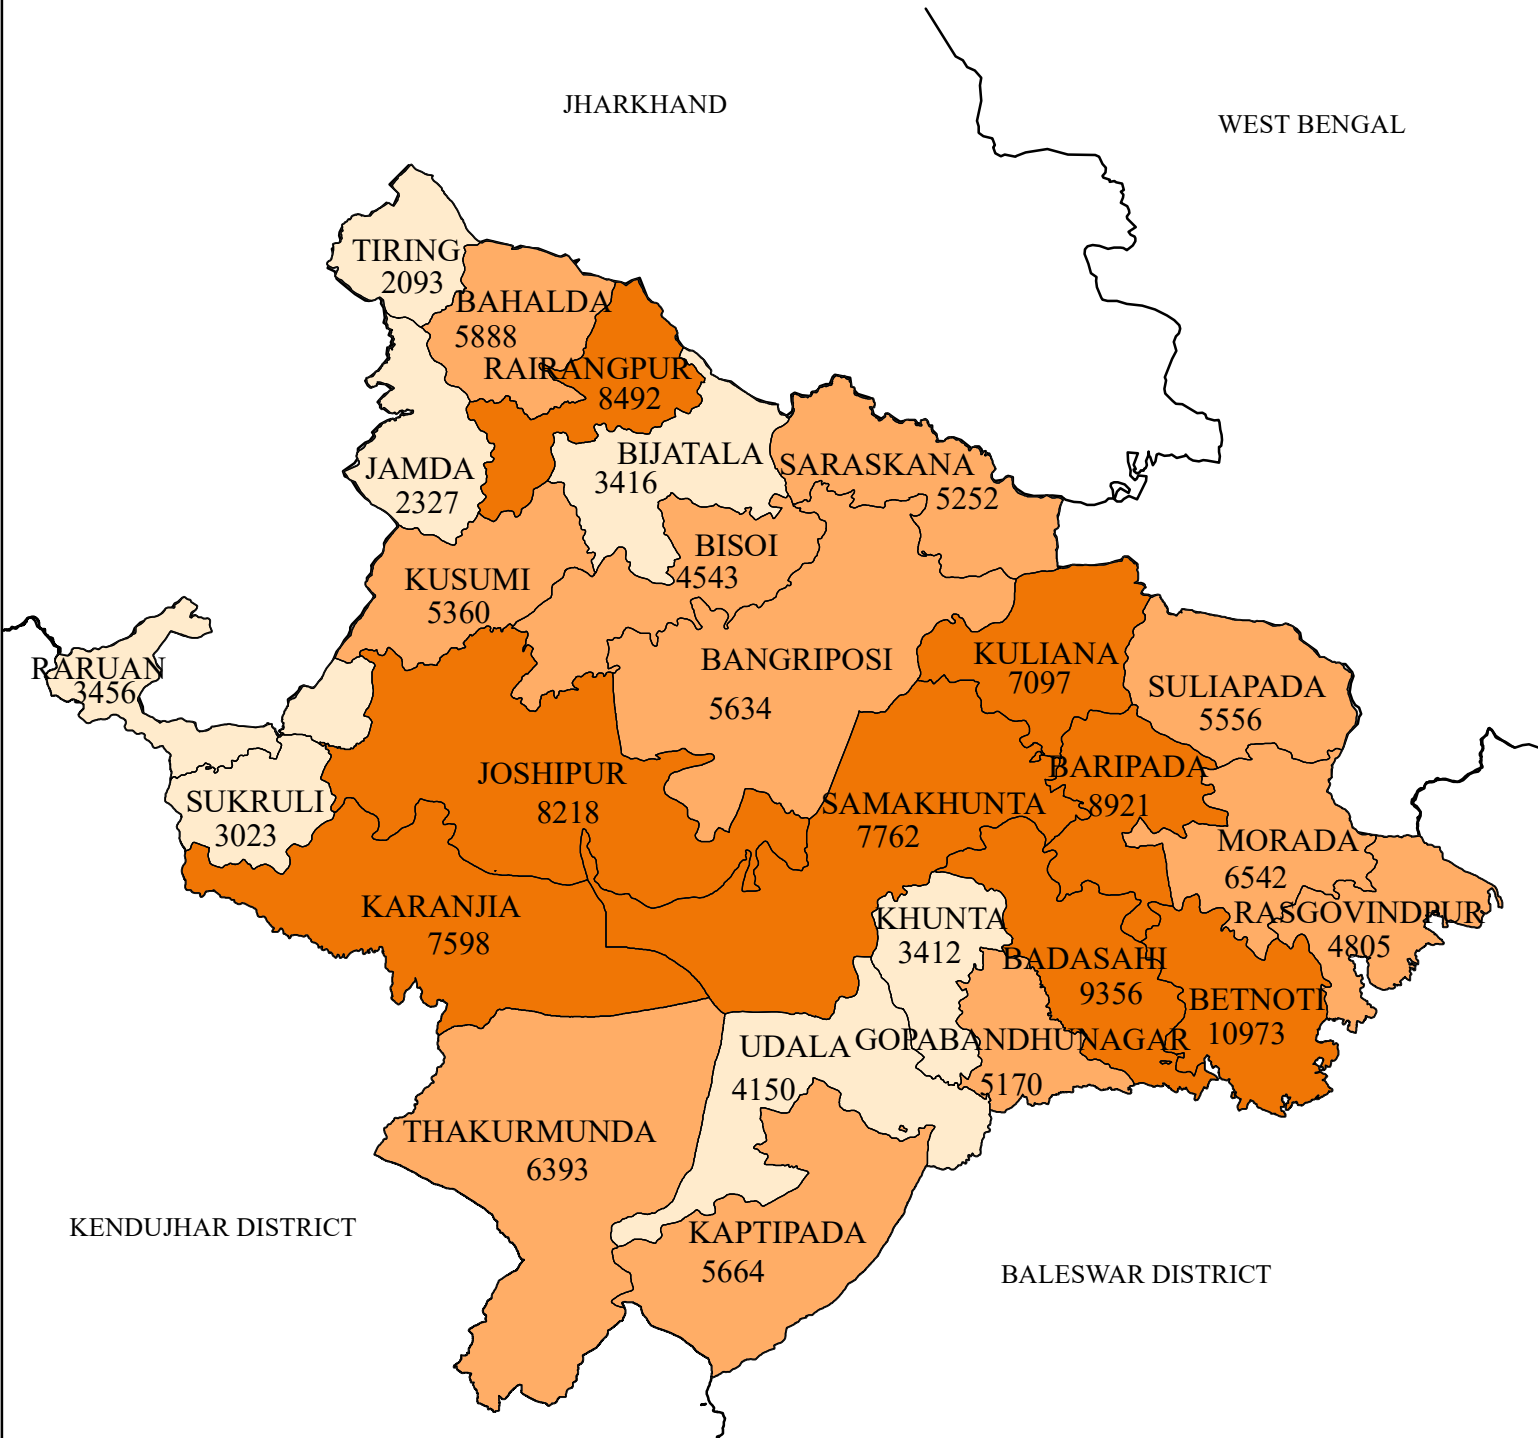

MAIN WORKERS (OTHER) DISTRICT: MAYURBHANJ

LEGEND

MAIN WORKERS(Other)

- 2093 - 4150 (LOW)
- 4151 - 7090 (MEDIUM)
- 7091 - 10973 (HIGH)
- DISTRICT BOUNDARY
- BLOCK BOUNDARY

Source : Census - 2011

INDEX

0 10 20 40 Kilometers