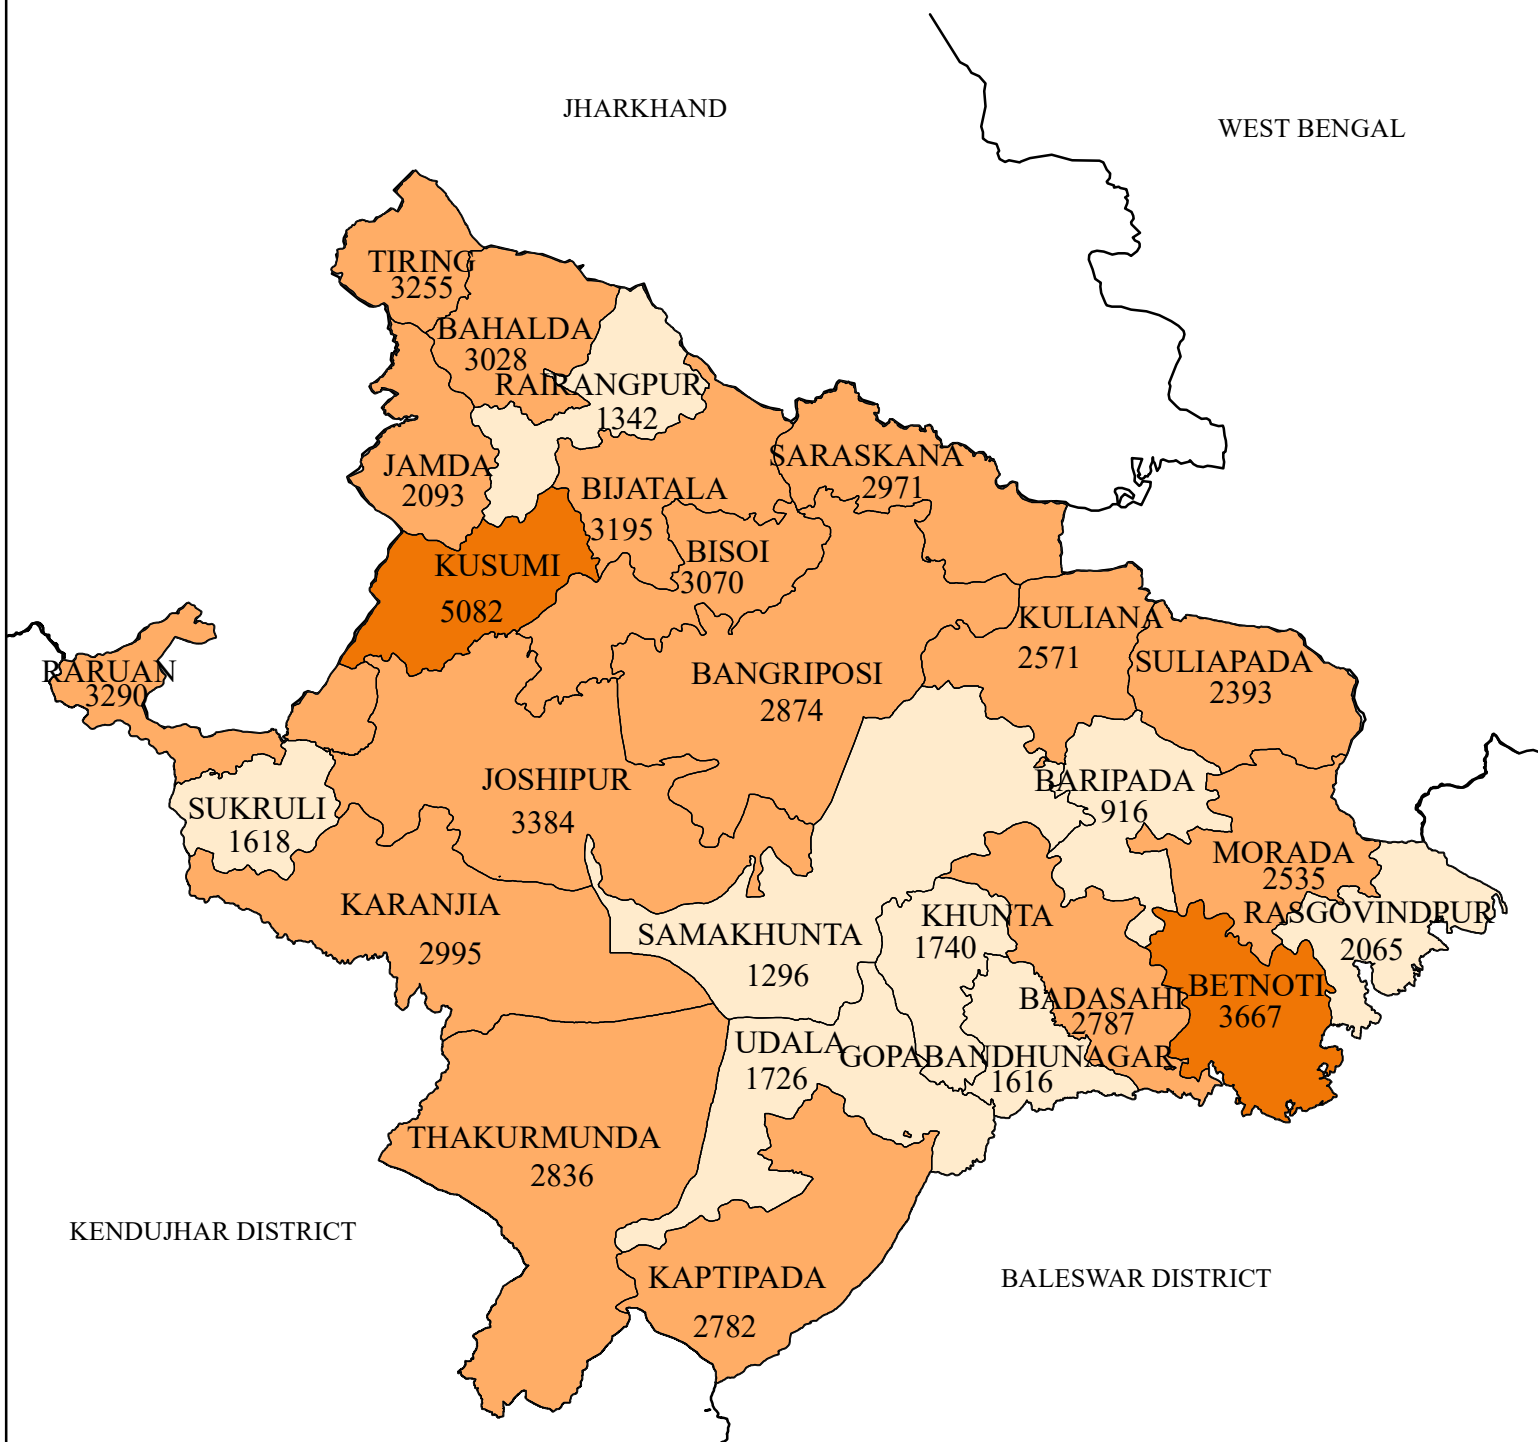

MARGINAL WORKERS (cultivators)

DISTRICT: MAYURBHANJ

LEGEND

MARGINAL WORKERS(cultivators)

- 916 - 2090 (LOW)
- 2091 - 3670 (MEDIUM)
- 3671 - 5082 (HIGH)
- DISTRICT BOUNDARY
- BLOCK BOUNDARY

Source : Census - 2011

INDEX

0 10 20 40 Kilometers