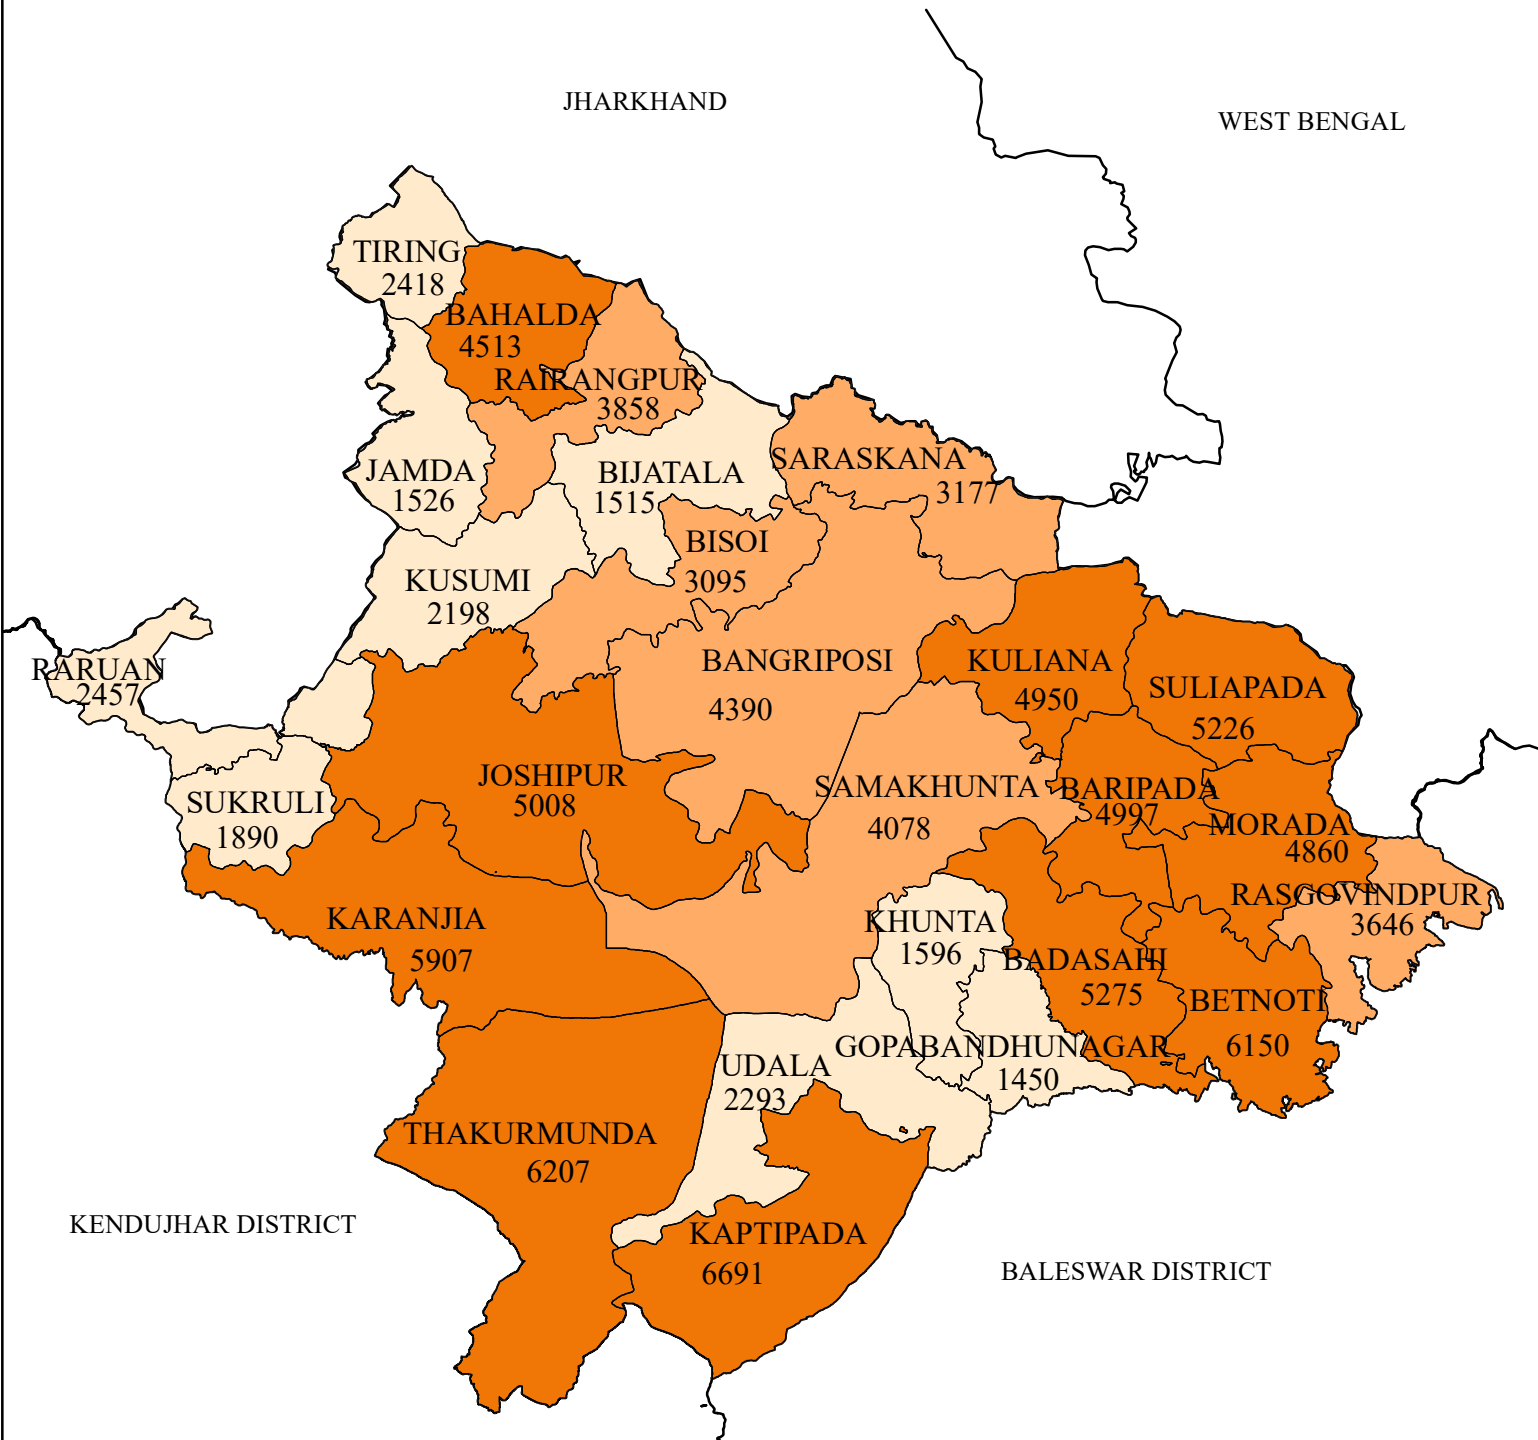

MARGINAL WORKERS (Other) DISTRICT: MAYURBHANJ

LEGEND

MARGINAL WORKERS (Other)

- 1450 - 2460 (LOW)
- 2461 - 4510 (MEDIUM)
- 4511 - 6691 (HIGH)
- DISTRICT BOUNDARY
- BLOCK BOUNDARY

Source : Census - 2011

INDEX

0 10 20 40 Kilometers