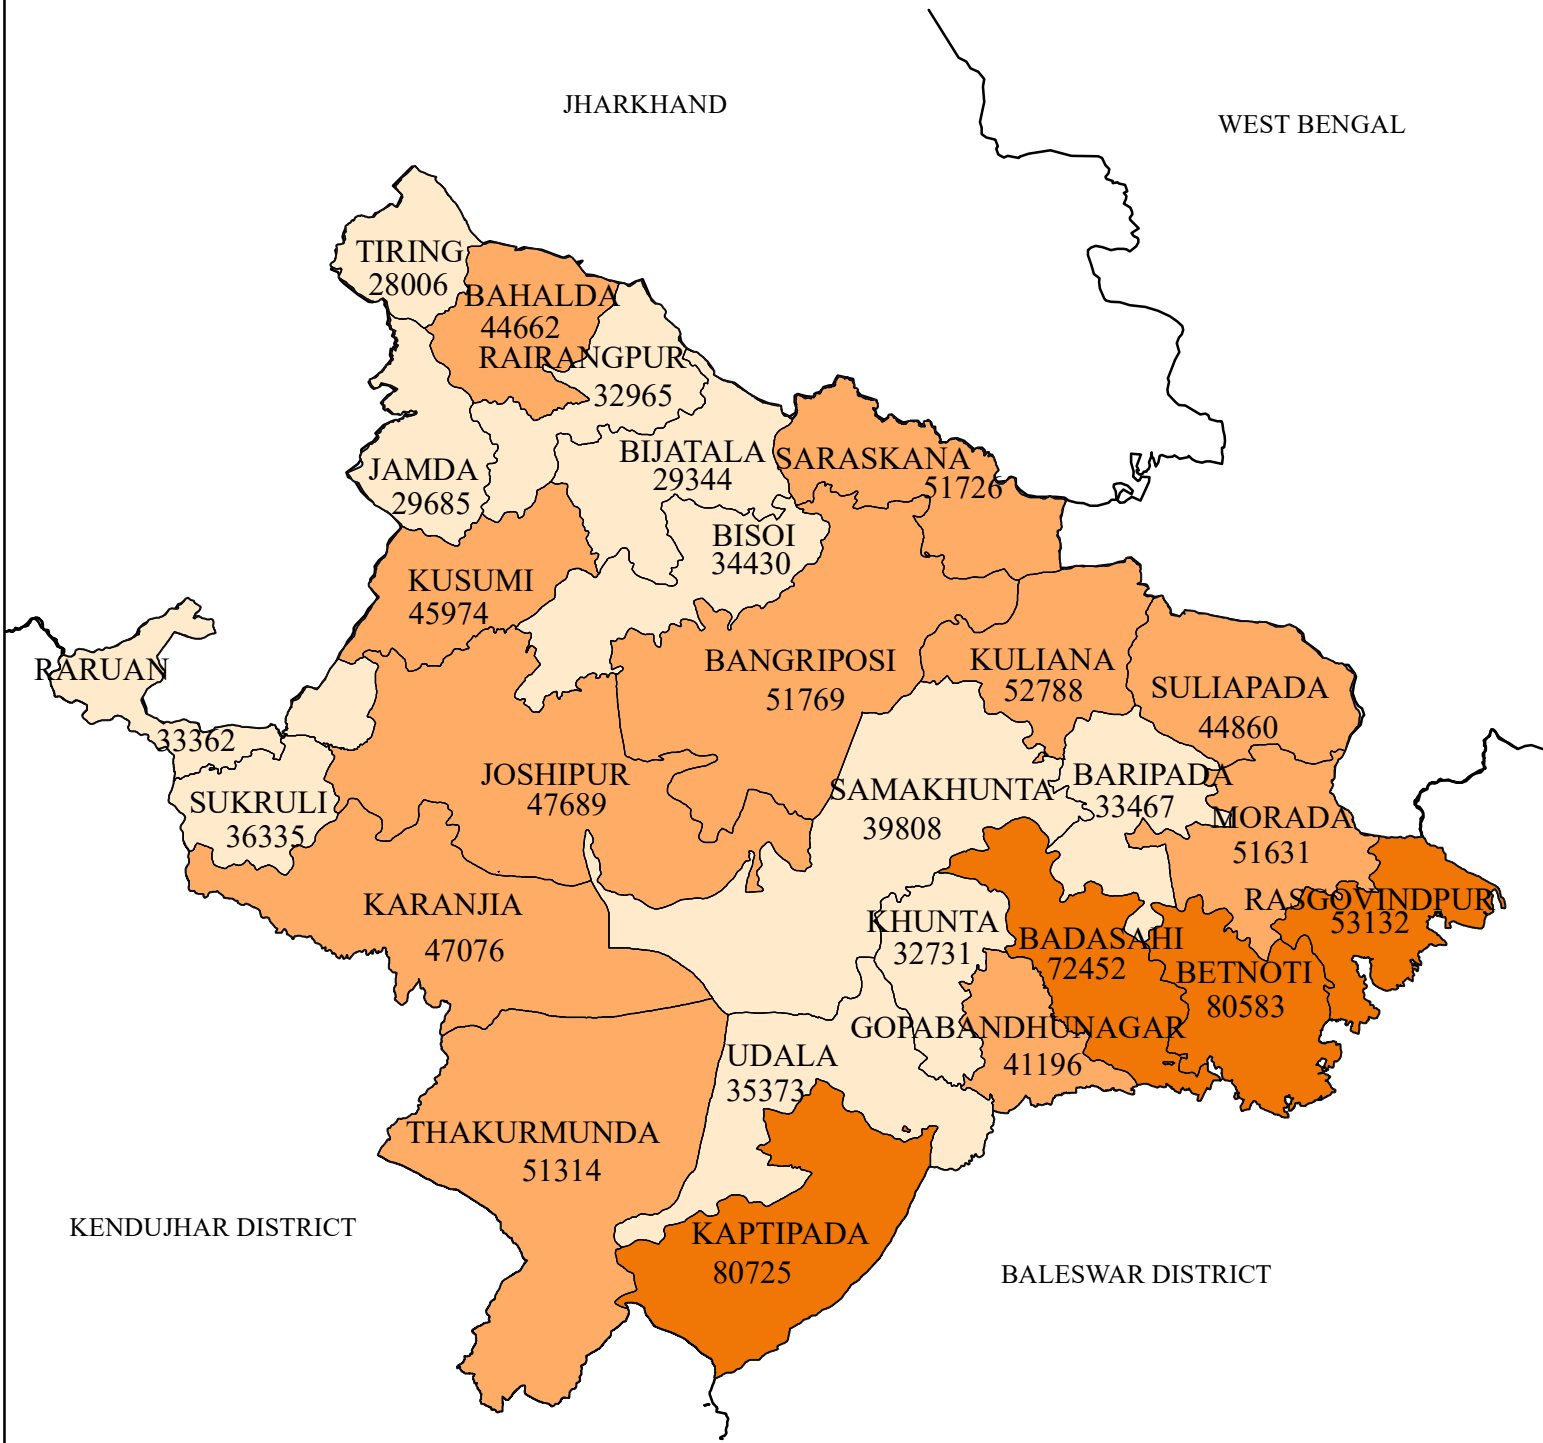

NON-WORKERS DISTRICT: MAYURBHANJ

LEGEND

NON-WORKERS

- 28006 - 41190 (LOW)
- 41191 - 53130 (MEDIUM)
- 53131 - 80725 (HIGH)
- DISTRICT BOUNDARY
- BLOCK BOUNDARY

Source : Census - 2011

INDEX

0 10 20 40 Kilometers