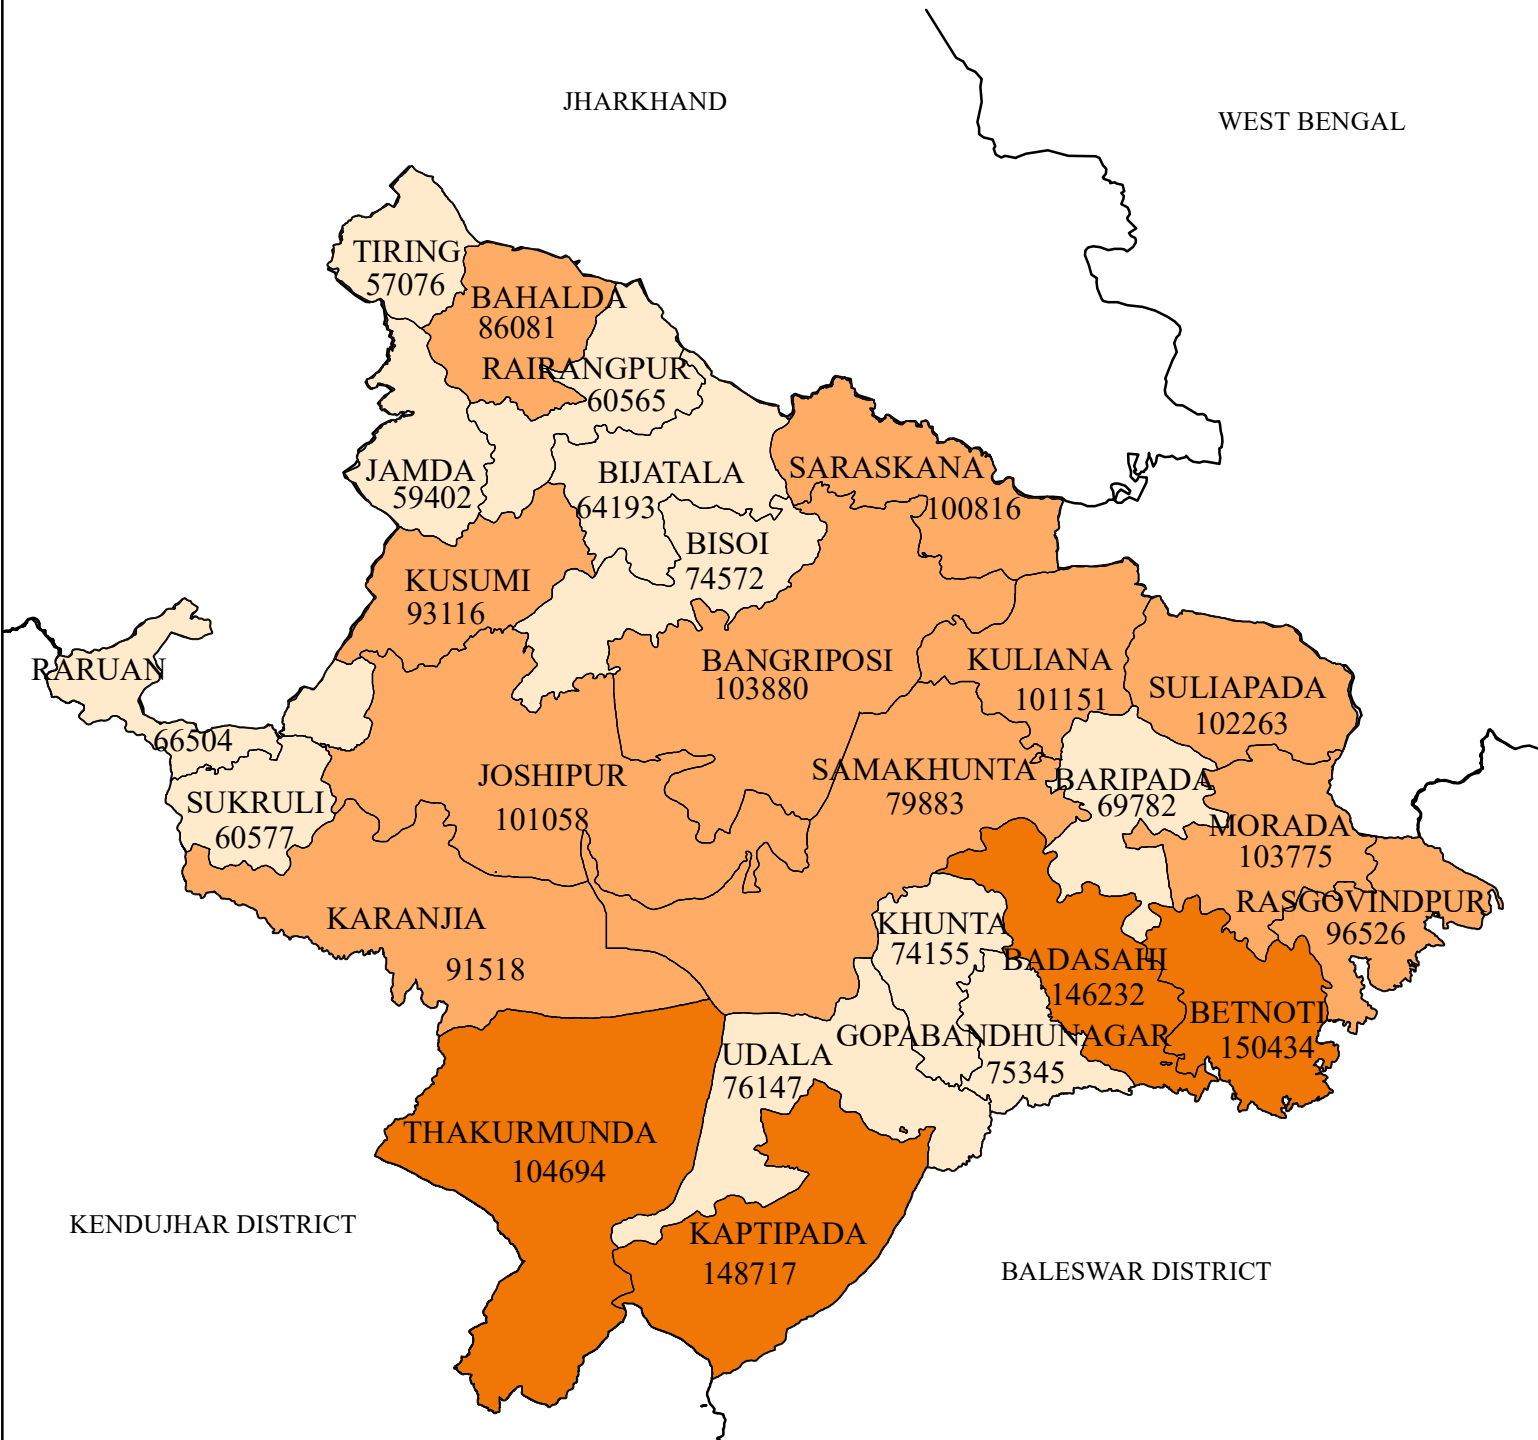

# TOTAL POPULATION DISTRIBUTION DISTRICT: MAYURBHANJ

## LEGEND

TOTAL POPULATION ( Male+Female)

- 57076 - 79880 (LOW)
- 79881 - 104690 (MEDIUM)
- 104691 - 150434 (HIGH)

- DISTRICT BOUNDARY
- BLOCK BOUNDARY

Source : Census - 2011

## INDEX

0 10 20 40 Kilometers