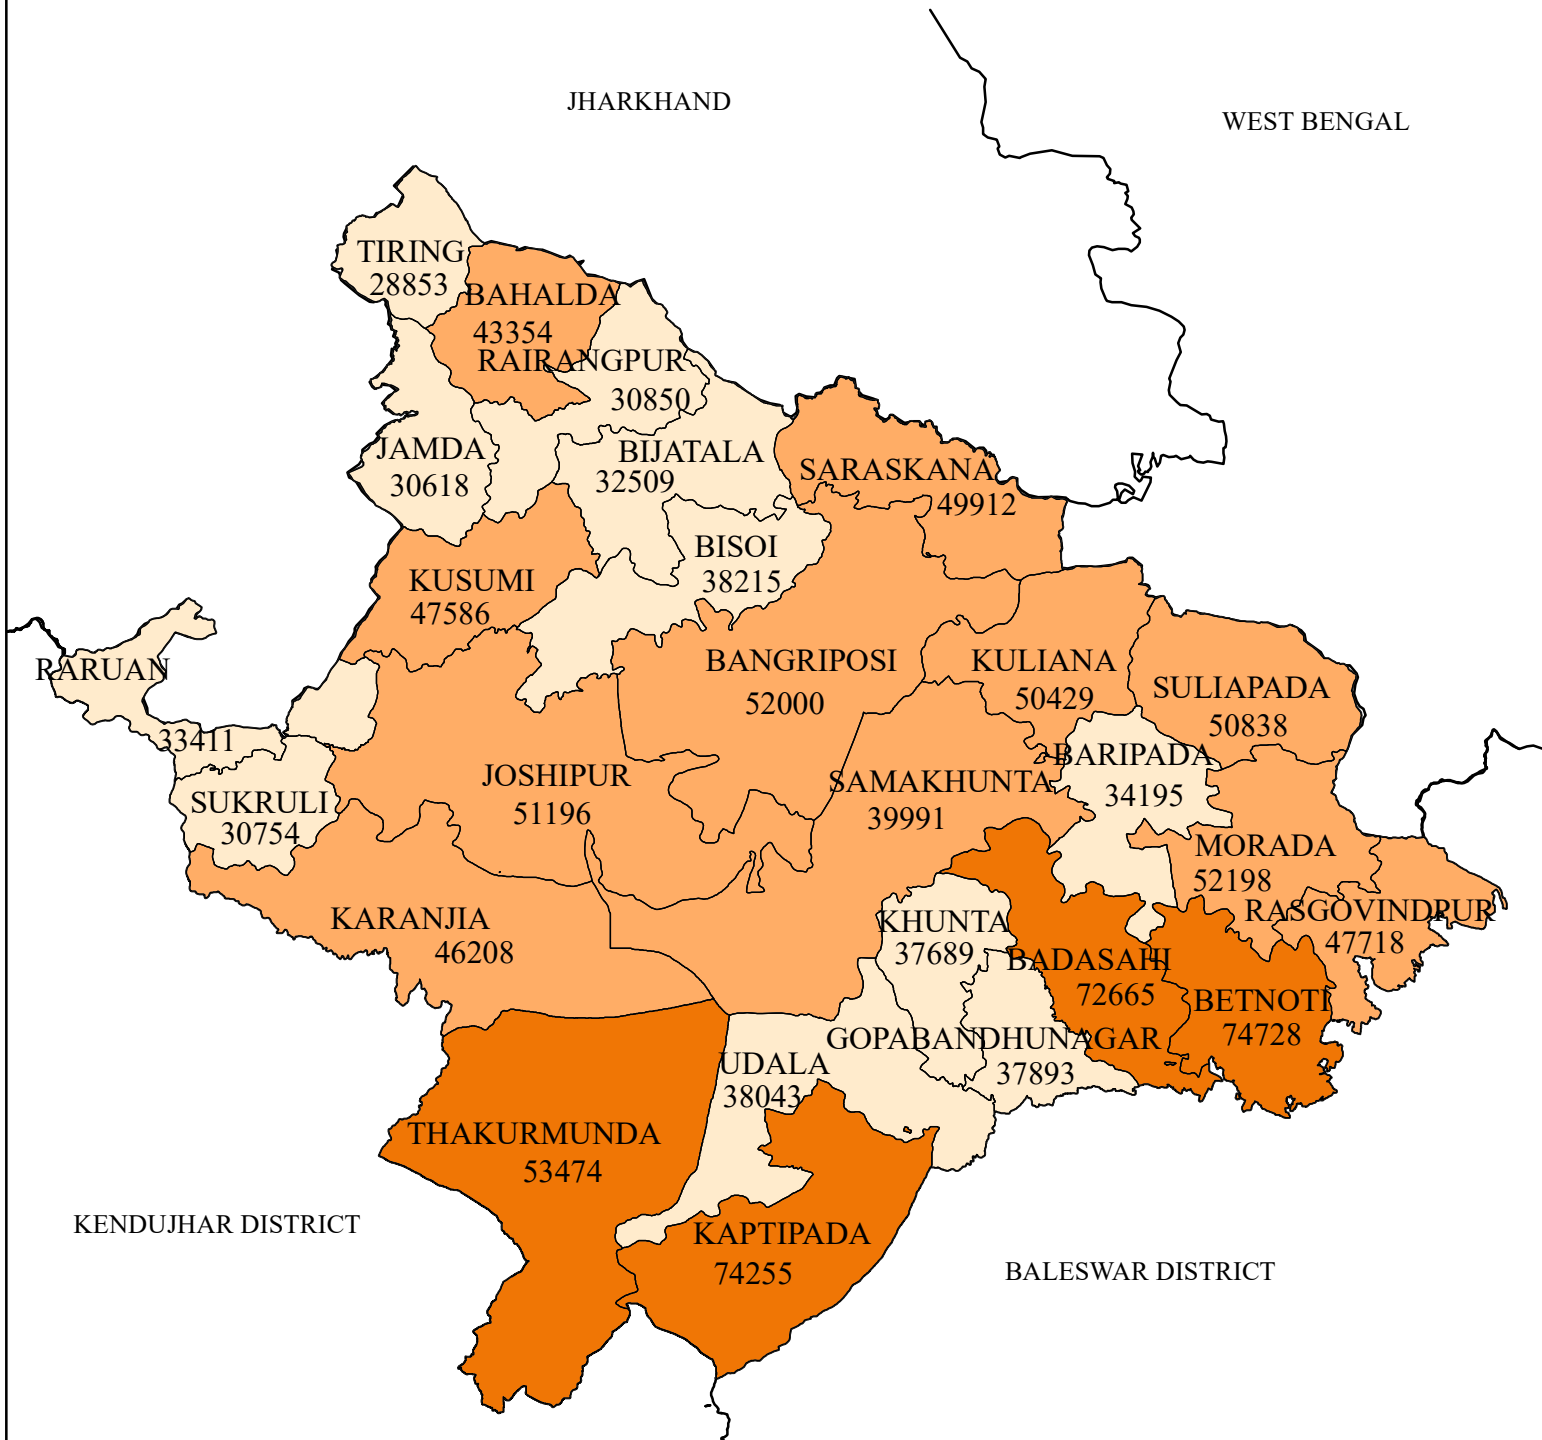

TOTAL POPULATION DISTRIBUTION (FEMALE) DISTRICT: MAYURBHANJ

LEGEND

POPULATION (FEMALE)

- 28853 - 39990 (LOW)
- 39991 - 53470 (MEDIUM)
- 53471 - 74728 (HIGH)
- DISTRICT BOUNDARY
- BLOCK BOUNDARY

Source : Census - 2011

INDEX

0 10 20 40 Kilometers