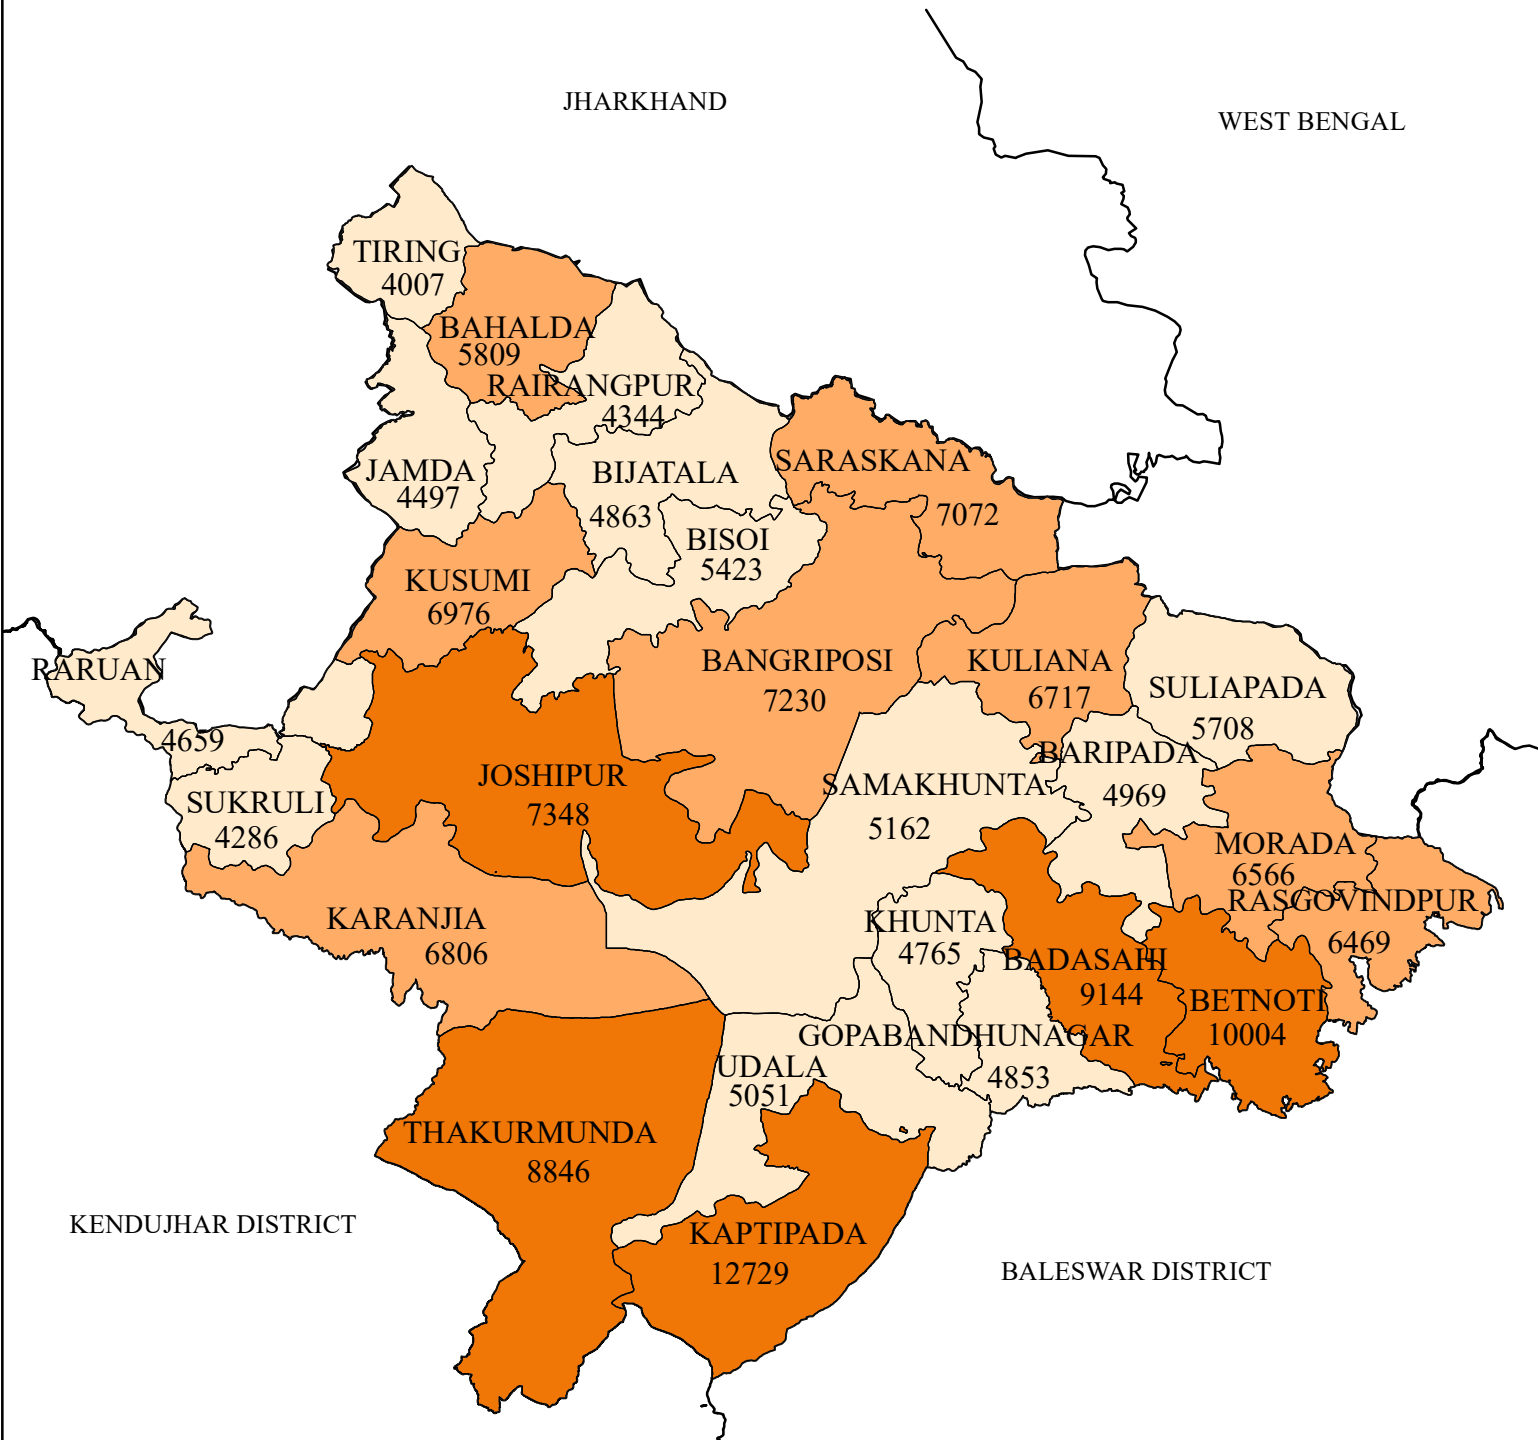

POPULATION DISTRIBUTION FEMALE (0-6 YEARS)

DISTRICT: MAYURBHANJ

LEGEND

POPULATION FEMALE (0-6 YEARS)

- 4007 - 5800 (LOW)
- 5801 - 7340 (MEDIUM)
- 7341 - 12729 (HIGH)

- DISTRICT BOUNDARY
- BLOCK BOUNDARY

Source : Census - 2011

INDEX

0 10 20 40 Kilometers