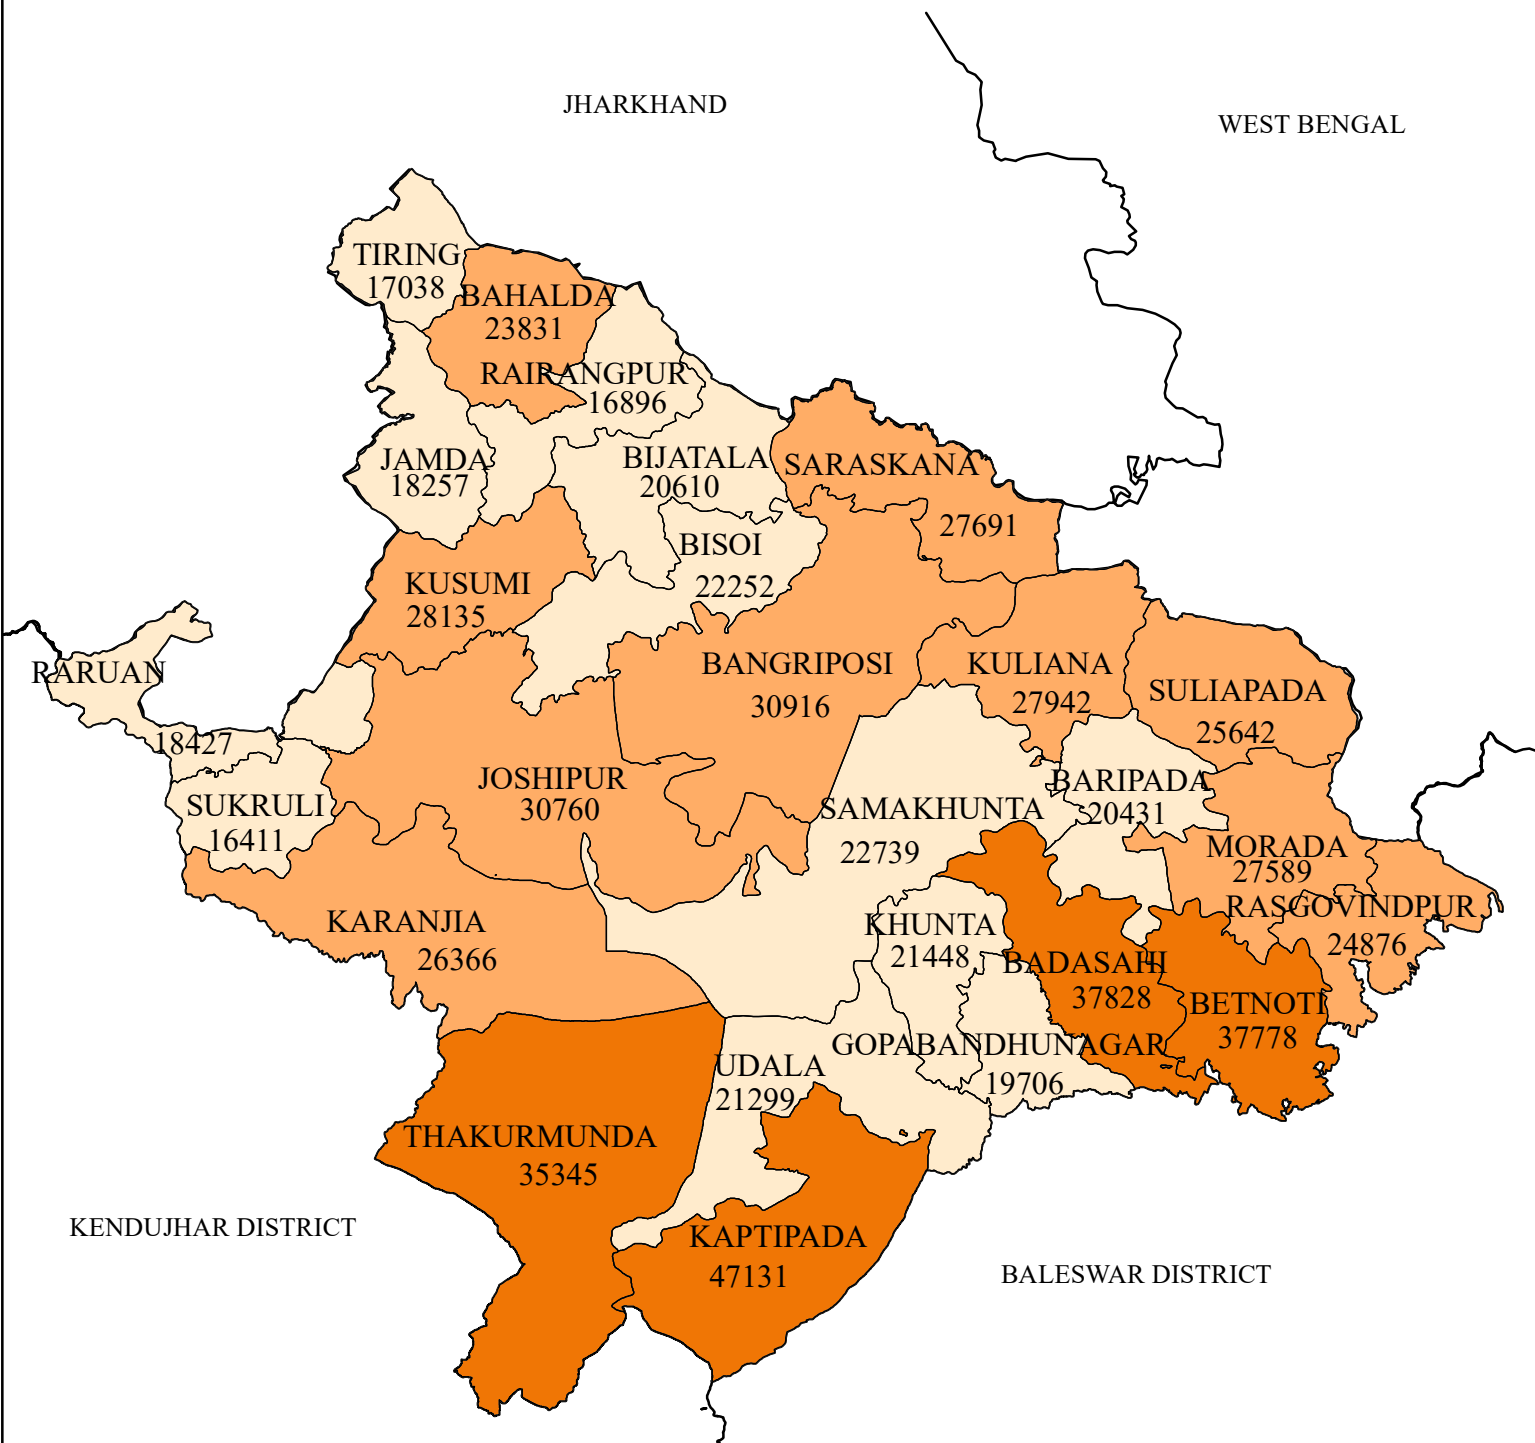

TOTAL ILLITERATE FEMALE (IN NUMBER)

DISTRICT: MAYURBHANJ

LEGEND

ILLITERATE (FEMALE)

- 16411 - 22740 (LOW)
- 22741 - 30920 (MEDIUM)
- 30921 - 47131 (HIGH)
- DISTRICT BOUNDARY
- BLOCK BOUNDARY

Source : Census - 2011

INDEX

0 10 20 40 Kilometers