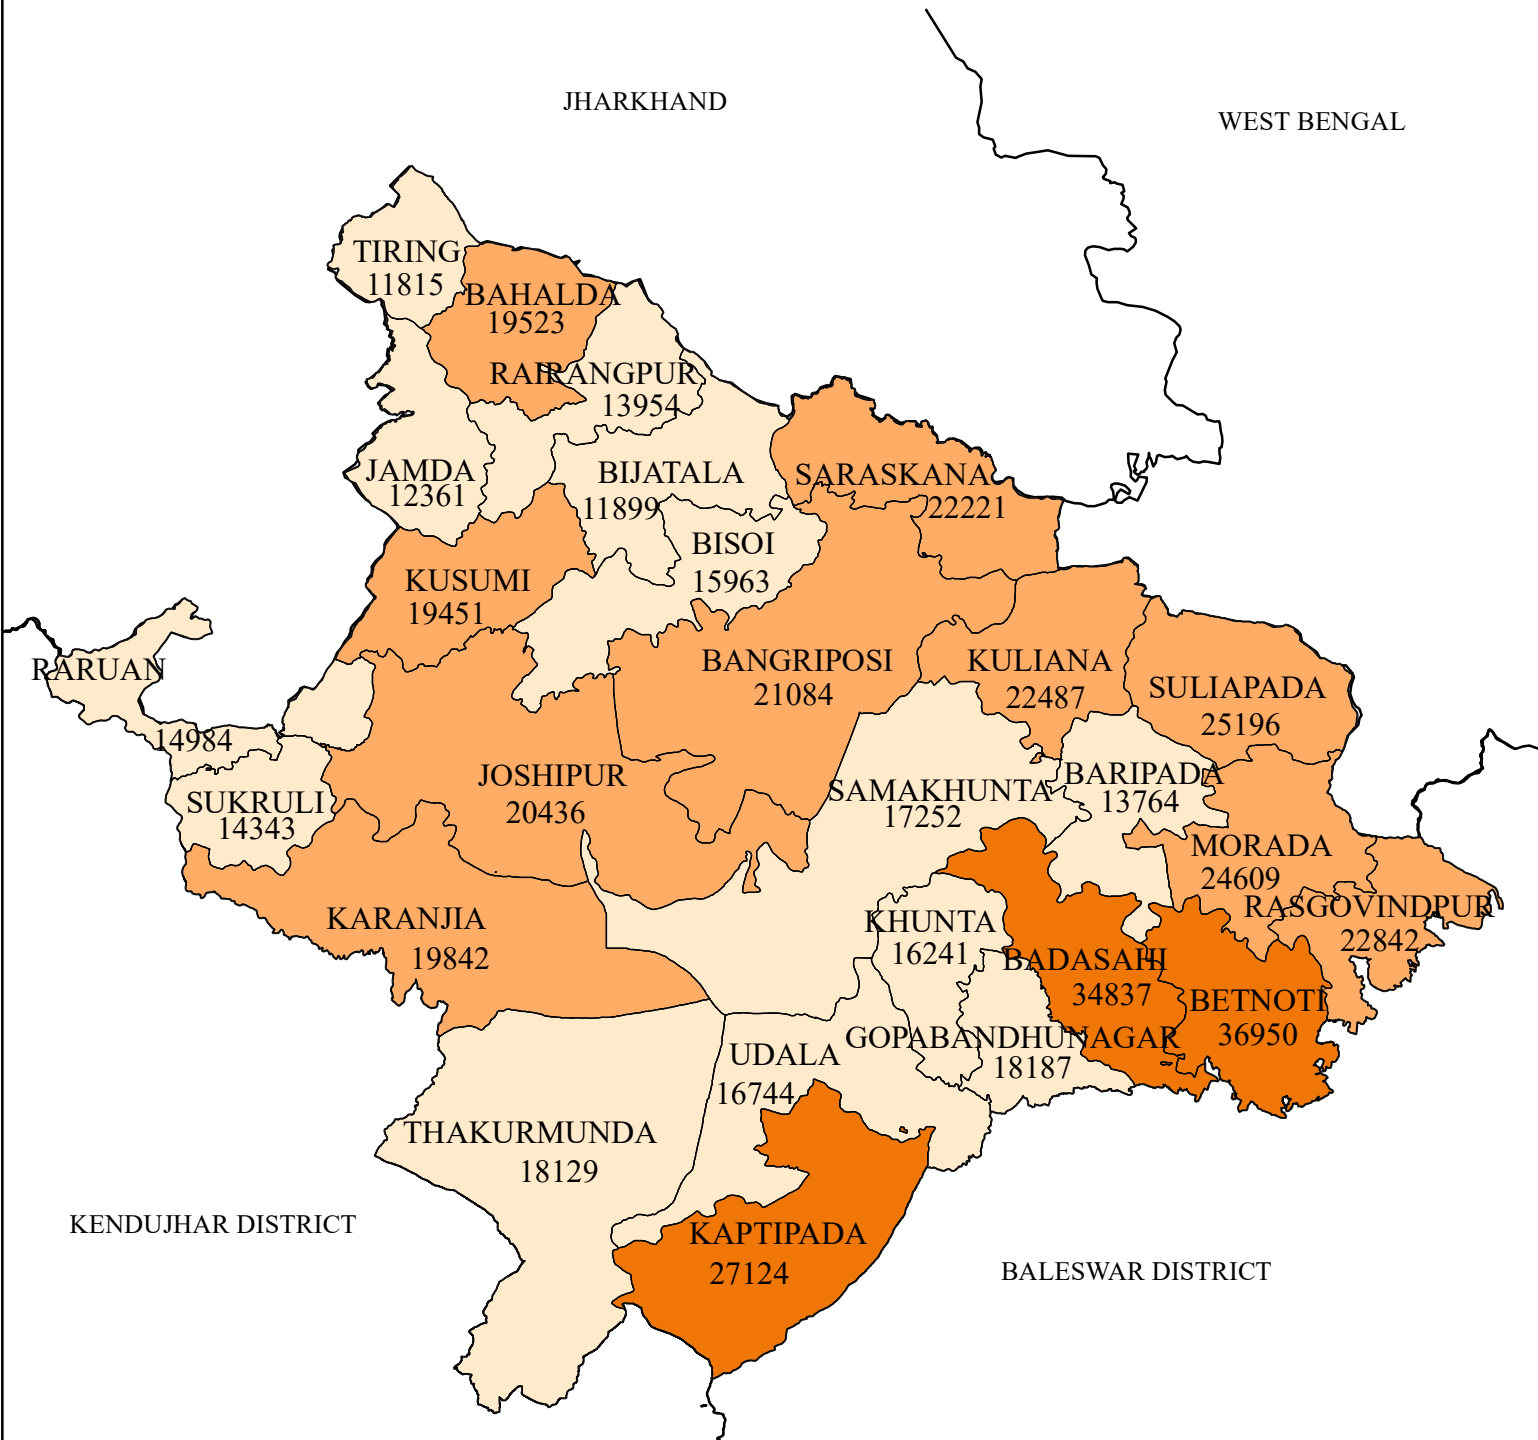

LITERATE FEMALE (IN NUMBER)

DISTRICT: MAYURBHANJ

LEGEND

LITERATE (FEMALE)

- 11815 - 18190 (LOW)
- 18191 - 27120 (MEDIUM)
- 27121 - 36950 (HIGH)
- DISTRICT BOUNDARY
- BLOCK BOUNDARY

Source : Census - 2011

INDEX

0 10 20 40 Kilometers