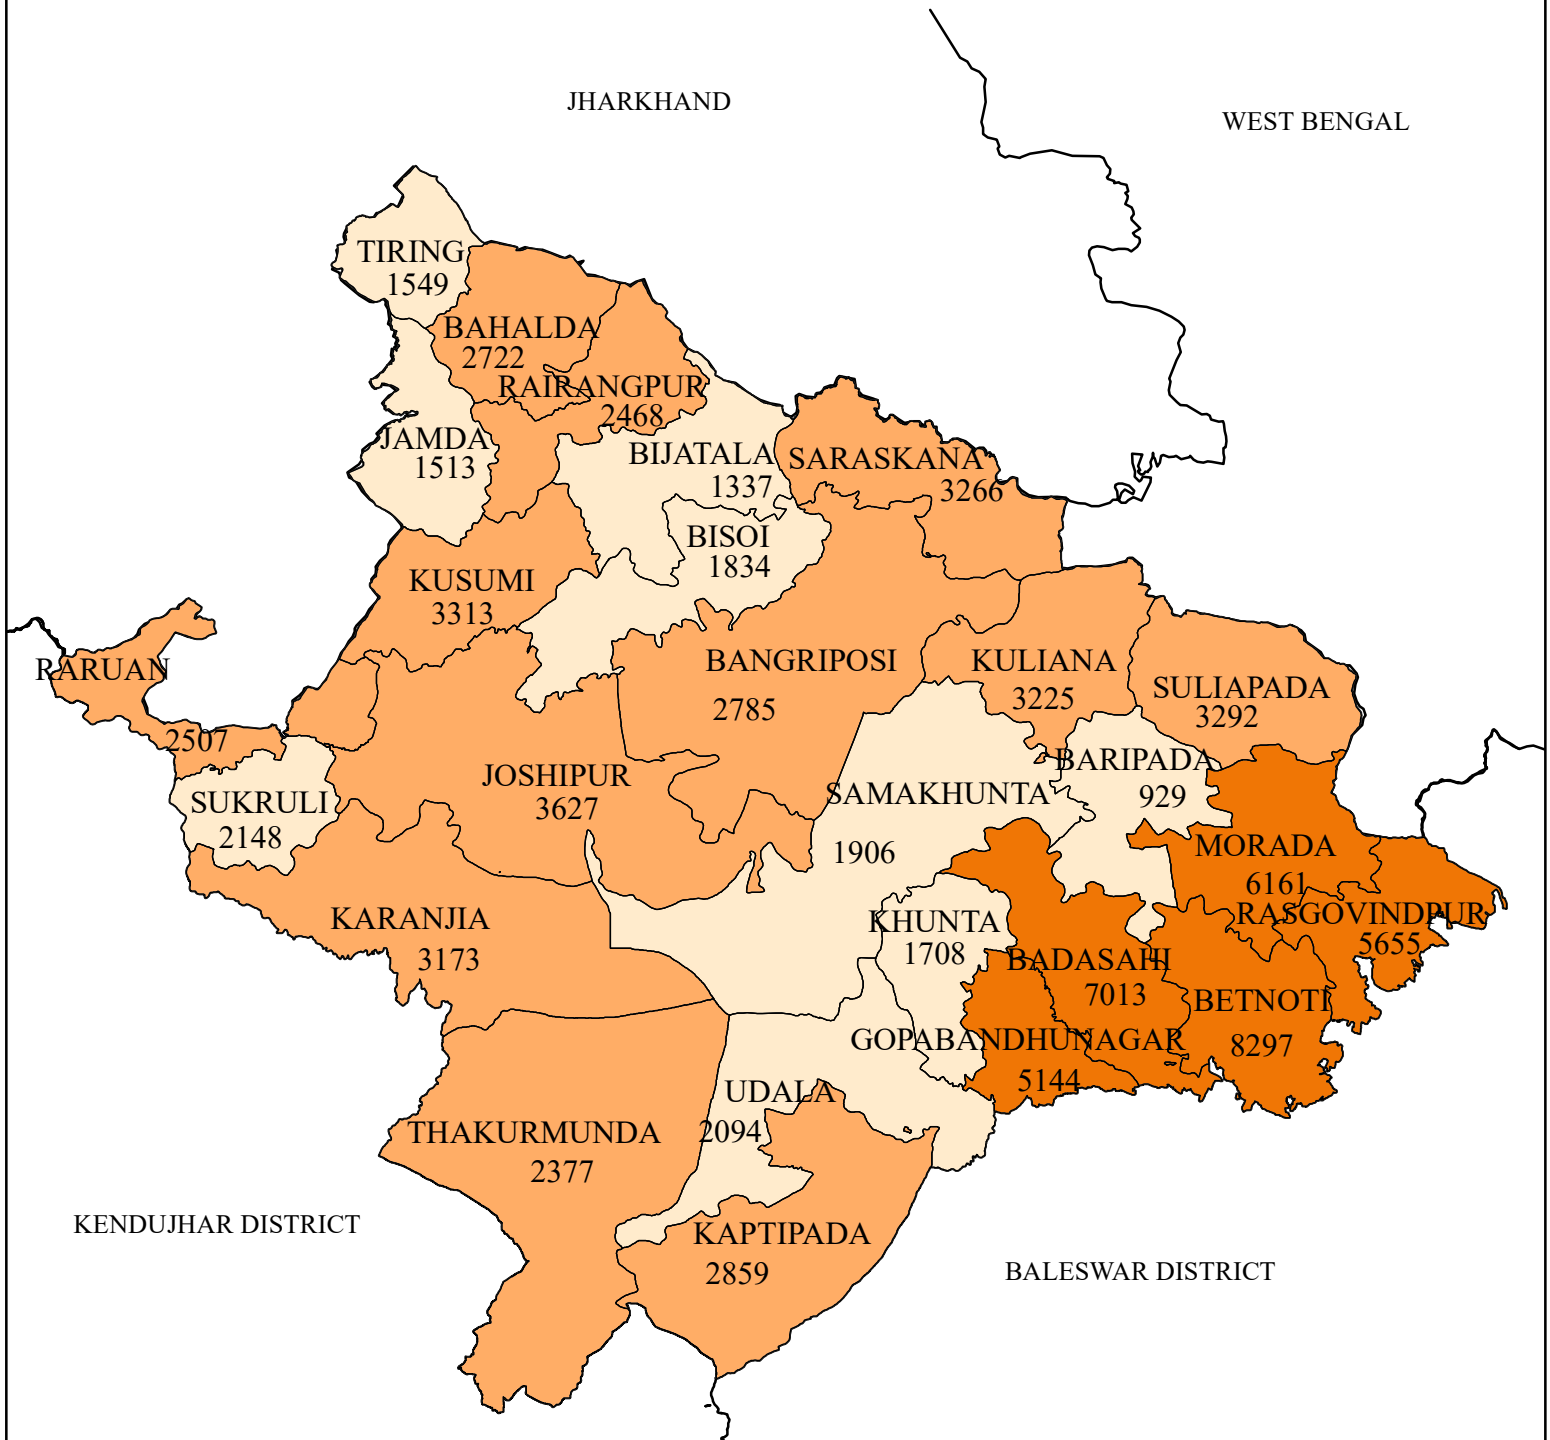

POPULATION DISTRIBUTION FEMALE (SCHEDULED CASTE) DISTRICT: MAYURBHANJ

LEGEND

POPULATION FEMALE (SC)

- 929 - 2150 (LOW)
- 2151 - 3630 (MEDIUM)
- 3631 - 8297 (HIGH)
- DISTRICT BOUNDARY
- BLOCK BOUNDARY

Source : Census - 2011

INDEX

0 10 20 40 Kilometers