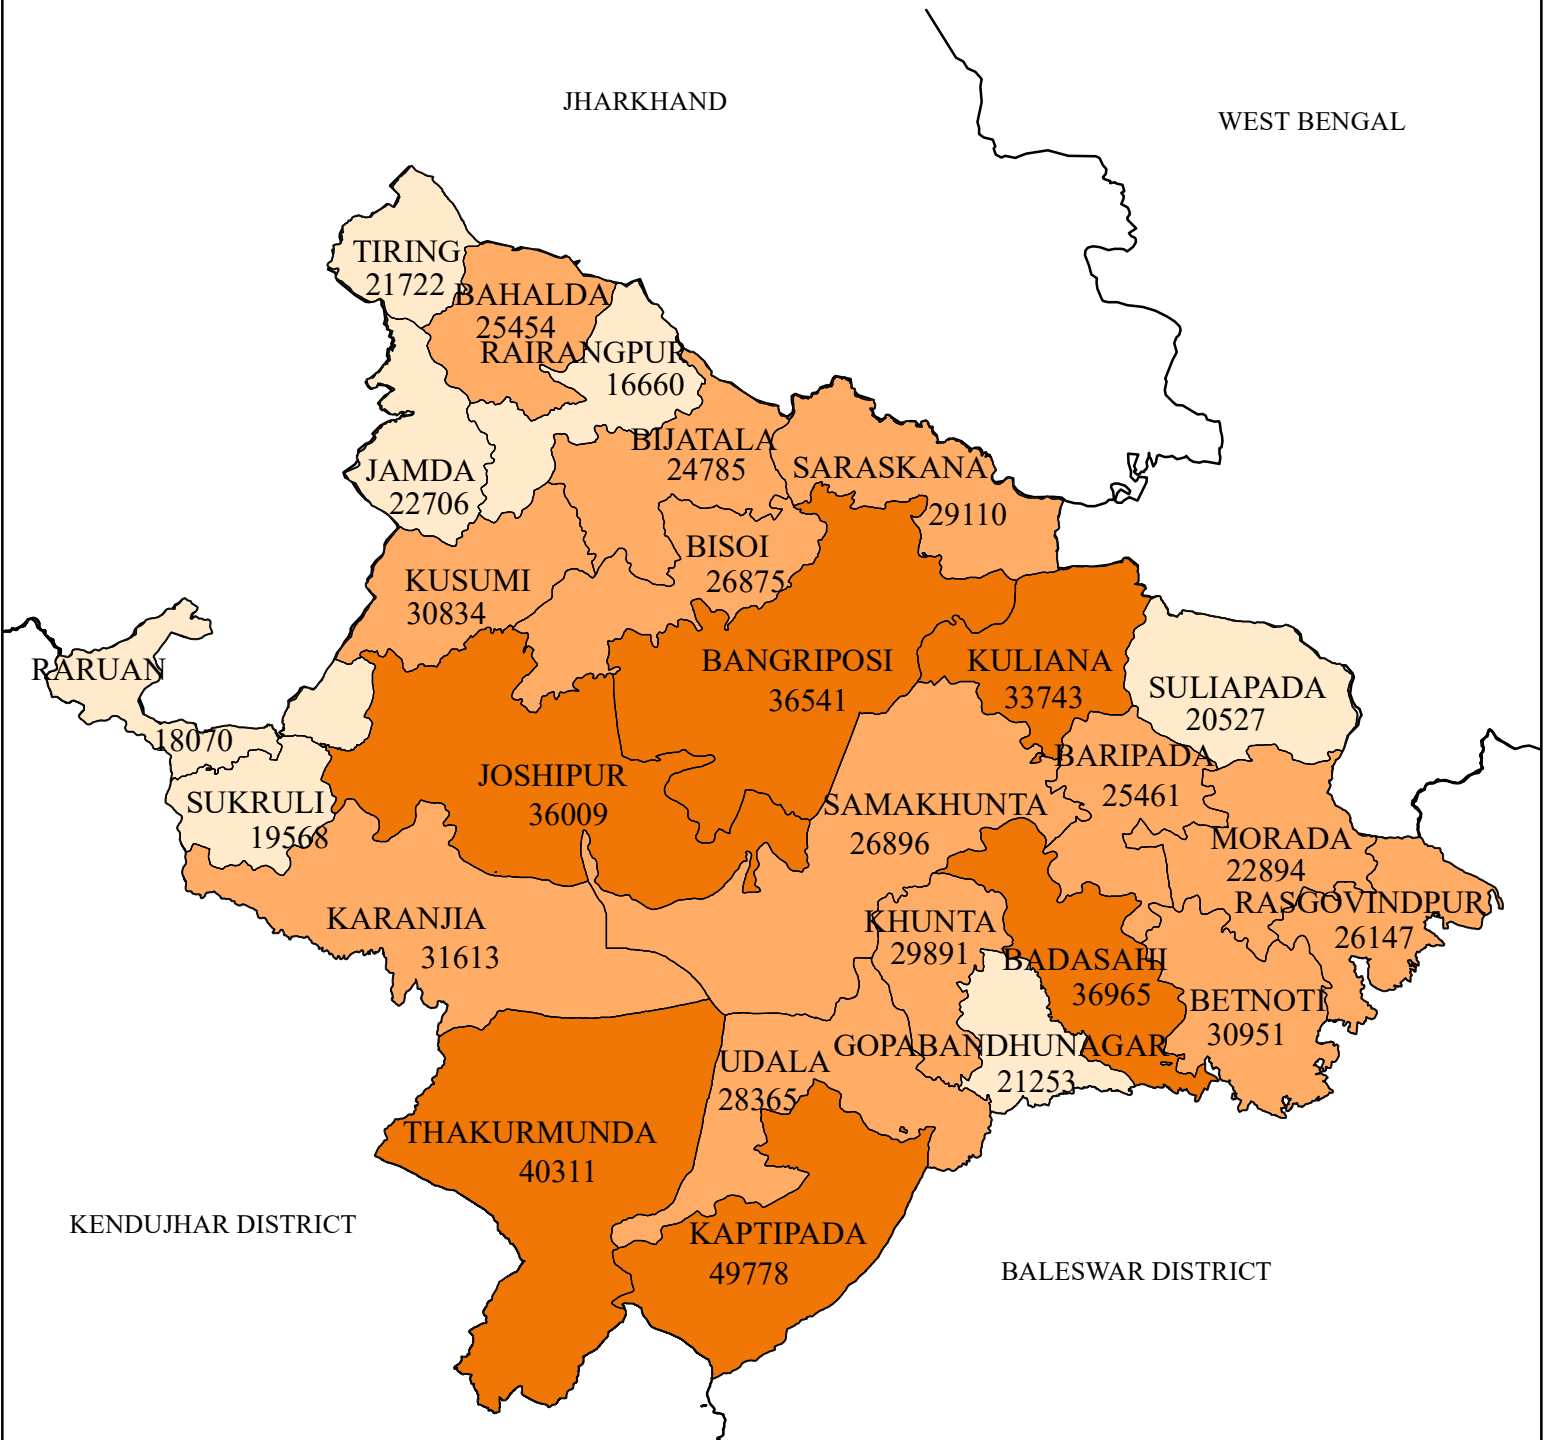

# POPULATION DISTRIBUTION FEMALE (SCHEDULED TRIBE) DISTRICT: MAYURBHANJ

### LEGEND

POPULATION FEMALE (ST)

- 16660 - 22890 (LOW)
- 22891 - 33740 (MEDIUM)
- 33741 - 49778 (HIGH)
- DISTRICT BOUNDARY
- BLOCK BOUNDARY

Source : Census - 2011

### INDEX

0 10 20 40 Kilometers