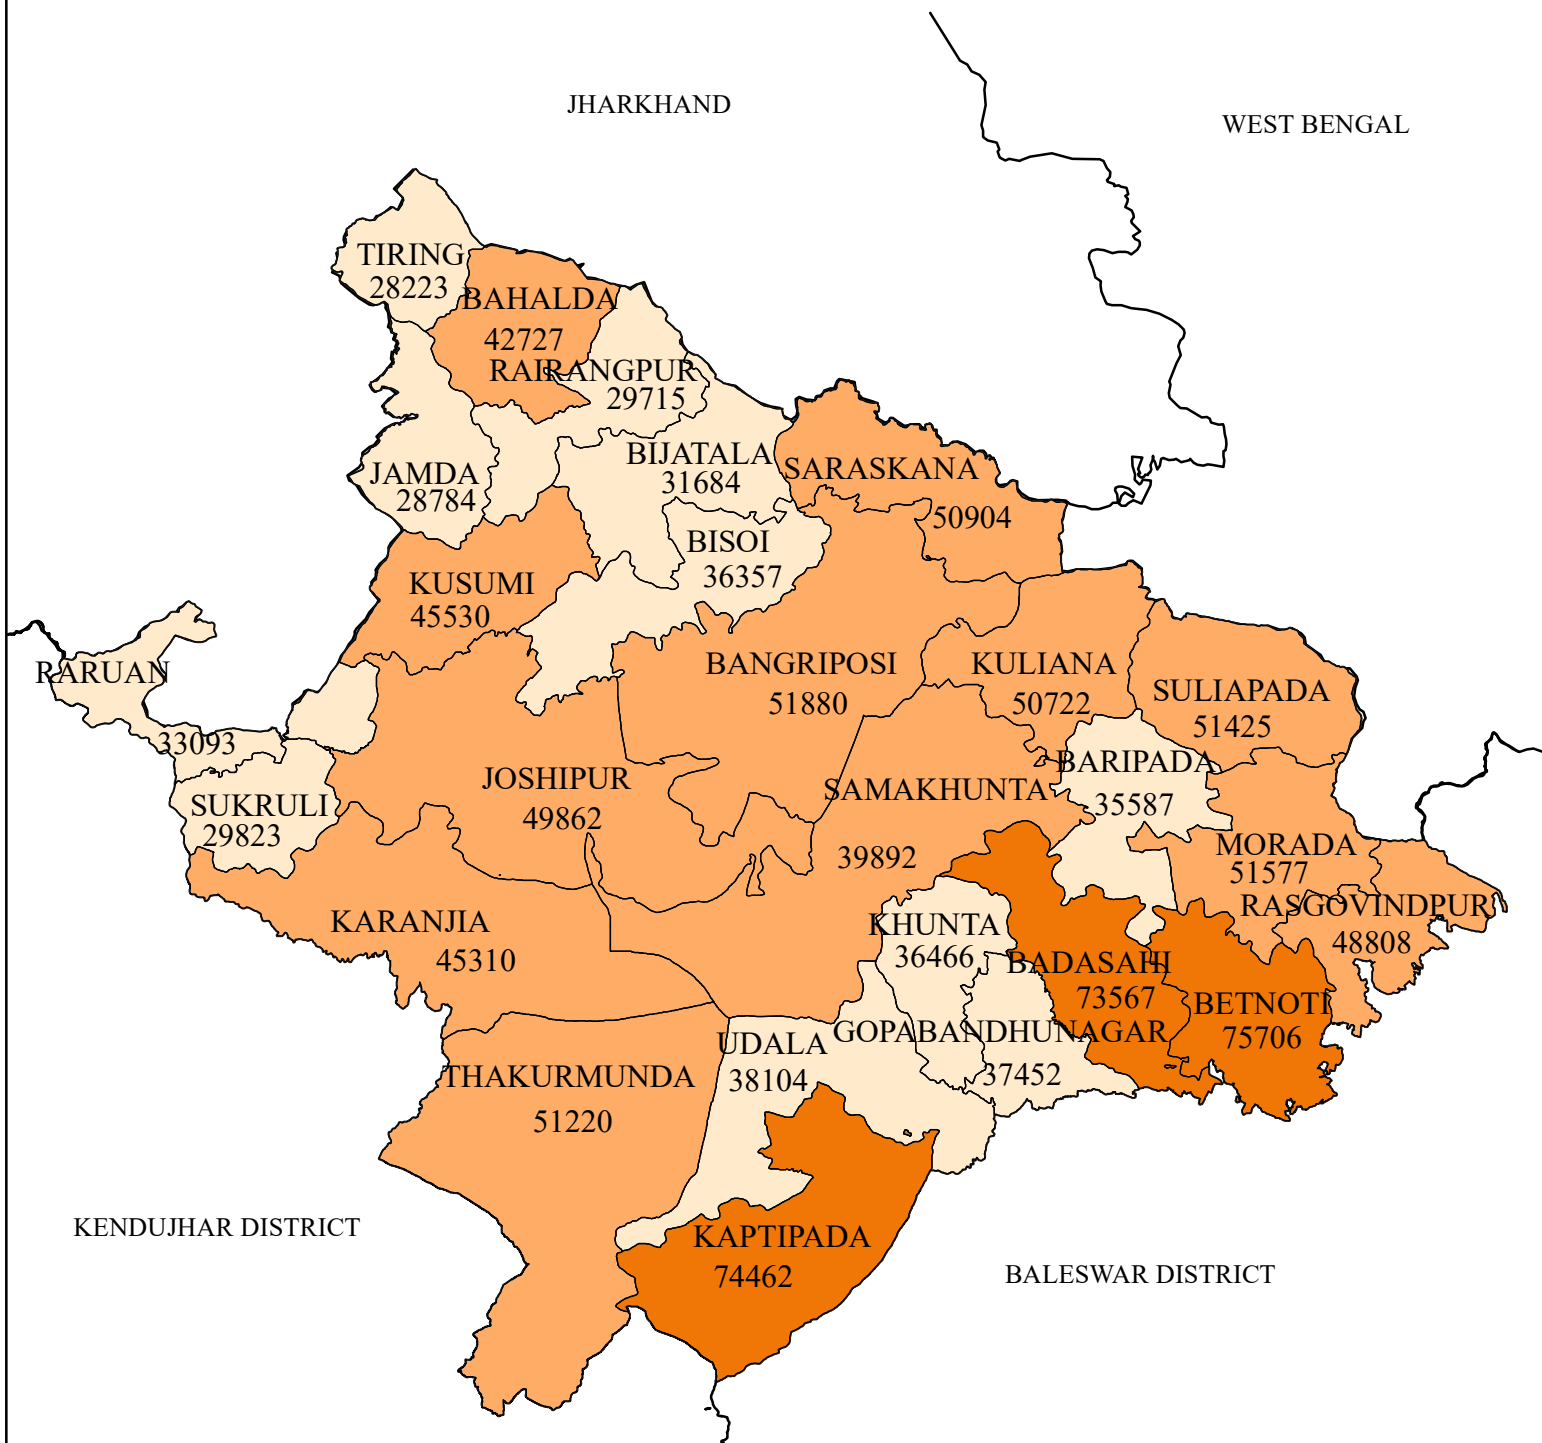

TOTAL POPULATION DISTRIBUTION (MALE) DISTRICT: MAYURBHANJ

LEGEND

POPULATION (MALE)

- 28223 - 39890 (LOW)
- 39891 - 51880 (MEDIUM)
- 51881 - 75706 (HIGH)
- DISTRICT BOUNDARY
- BLOCK BOUNDARY

Source : Census - 2011

INDEX

0 10 20 40 Kilometers