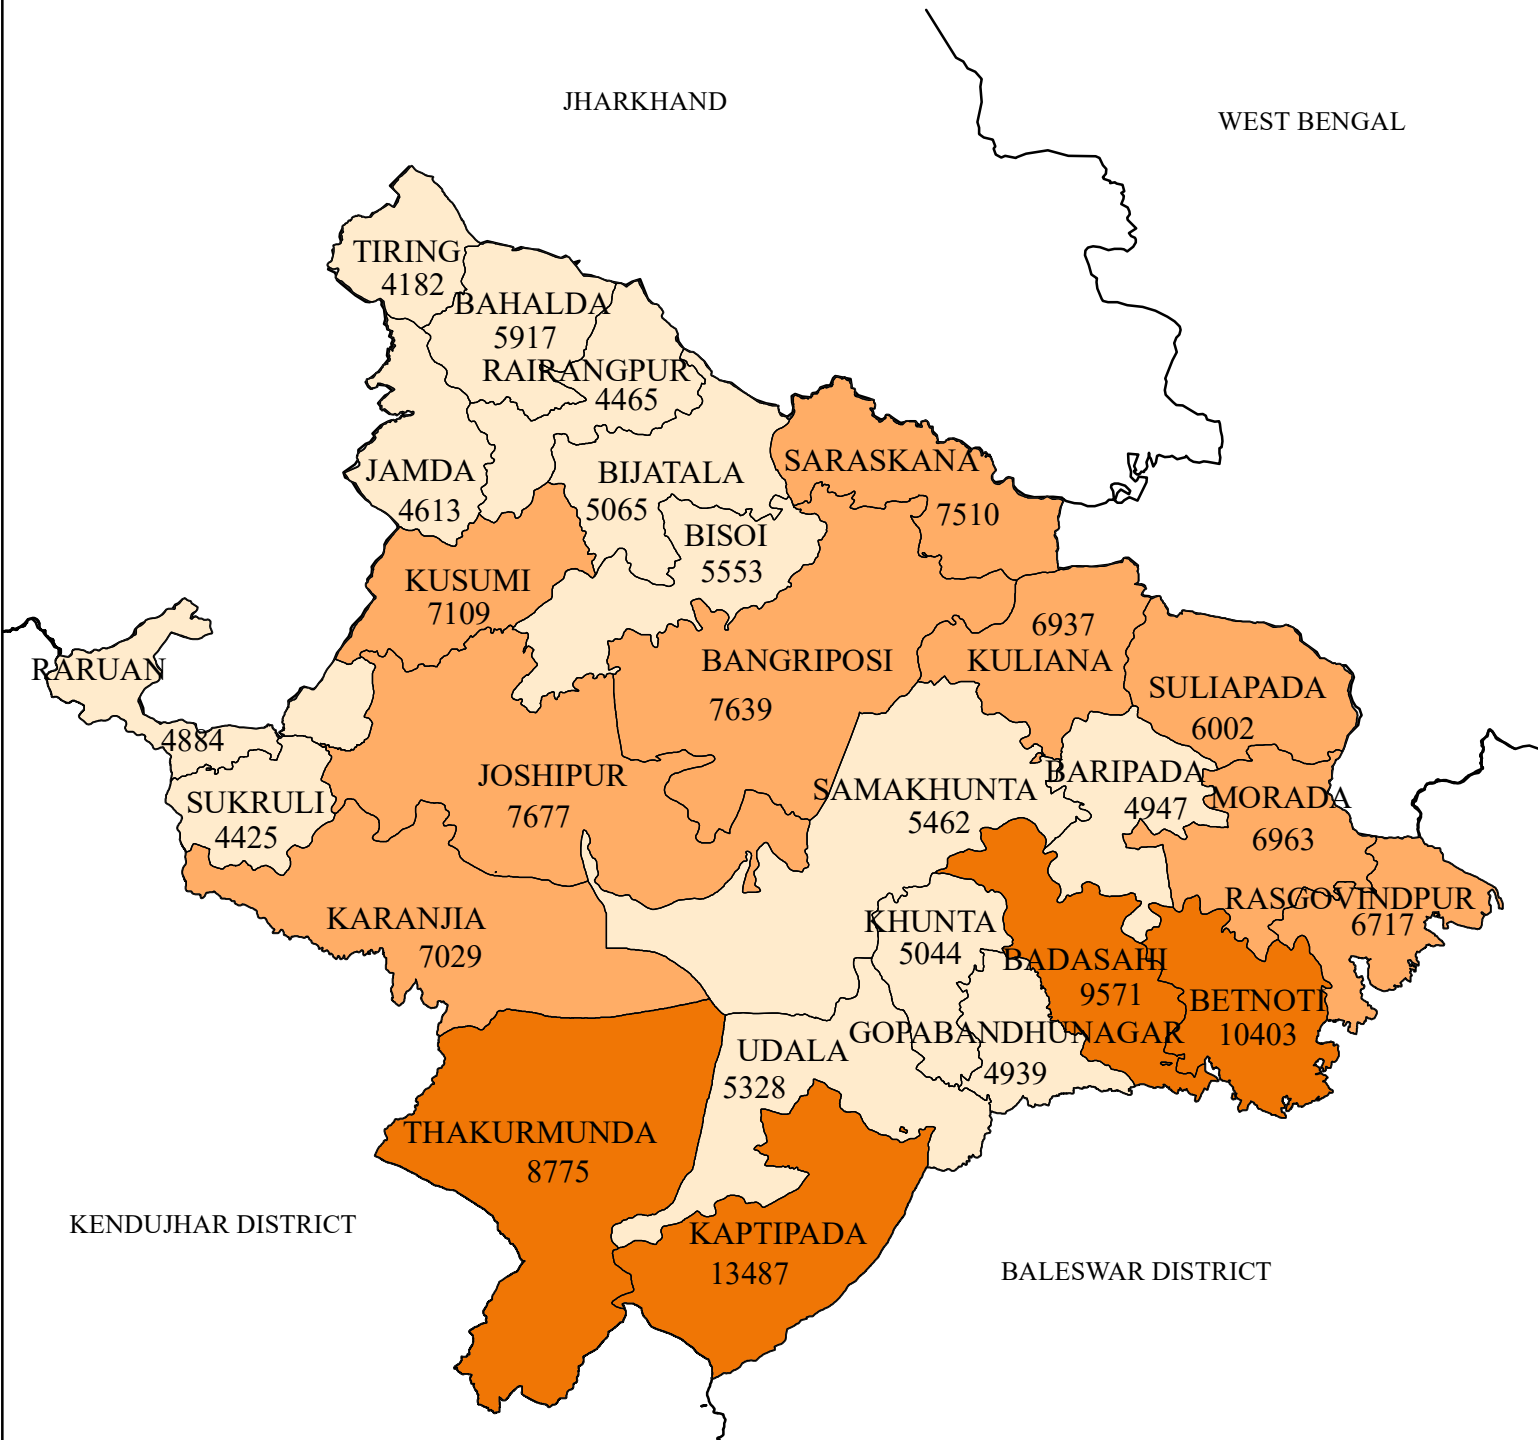

POPULATION DISTRIBUTION MALE (0-6 YEARS) DISTRICT: MAYURBHANJ

LEGEND

POPULATION MALE (0-6 YEARS)

- 4182 - 6000 (LOW)
- 6001 - 8770 (MEDIUM)
- 8771 - 13487 (HIGH)

- DISTRICT BOUNDARY
- BLOCK BOUNDARY

Source : Census - 2011

INDEX

0 10 20 40 Kilometers