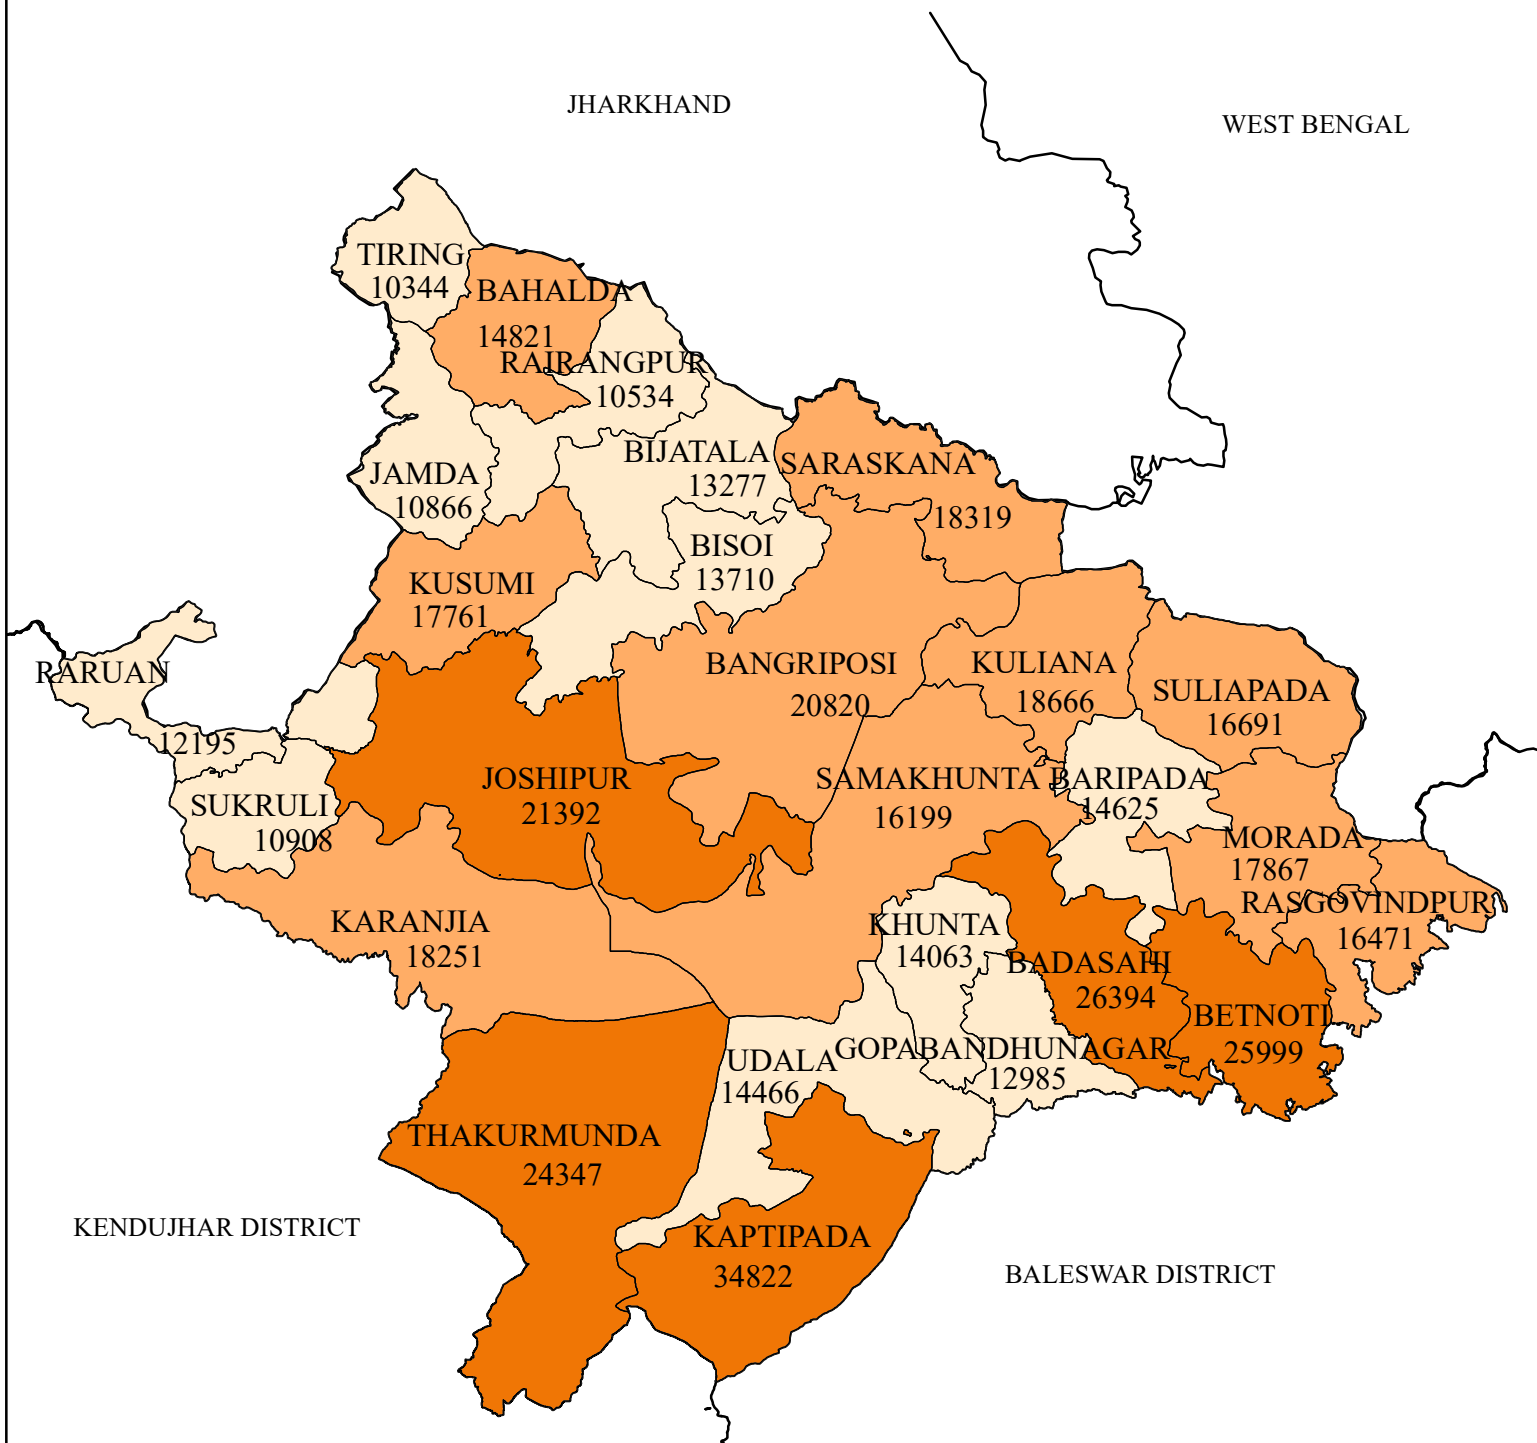

TOTAL ILLITERATE MALE (IN NUMBER)

DISTRICT: MAYURBHANJ

LEGEND

ILLITERATE MALE

- 10344 - 14820 (LOW)
- 14821 - 21390 (MEDIUM)
- 21391 - 34822 (HIGH)
- DISTRICT BOUNDARY
- BLOCK BOUNDARY

Source : Census - 2011

INDEX

0 10 20 40 Kilometers