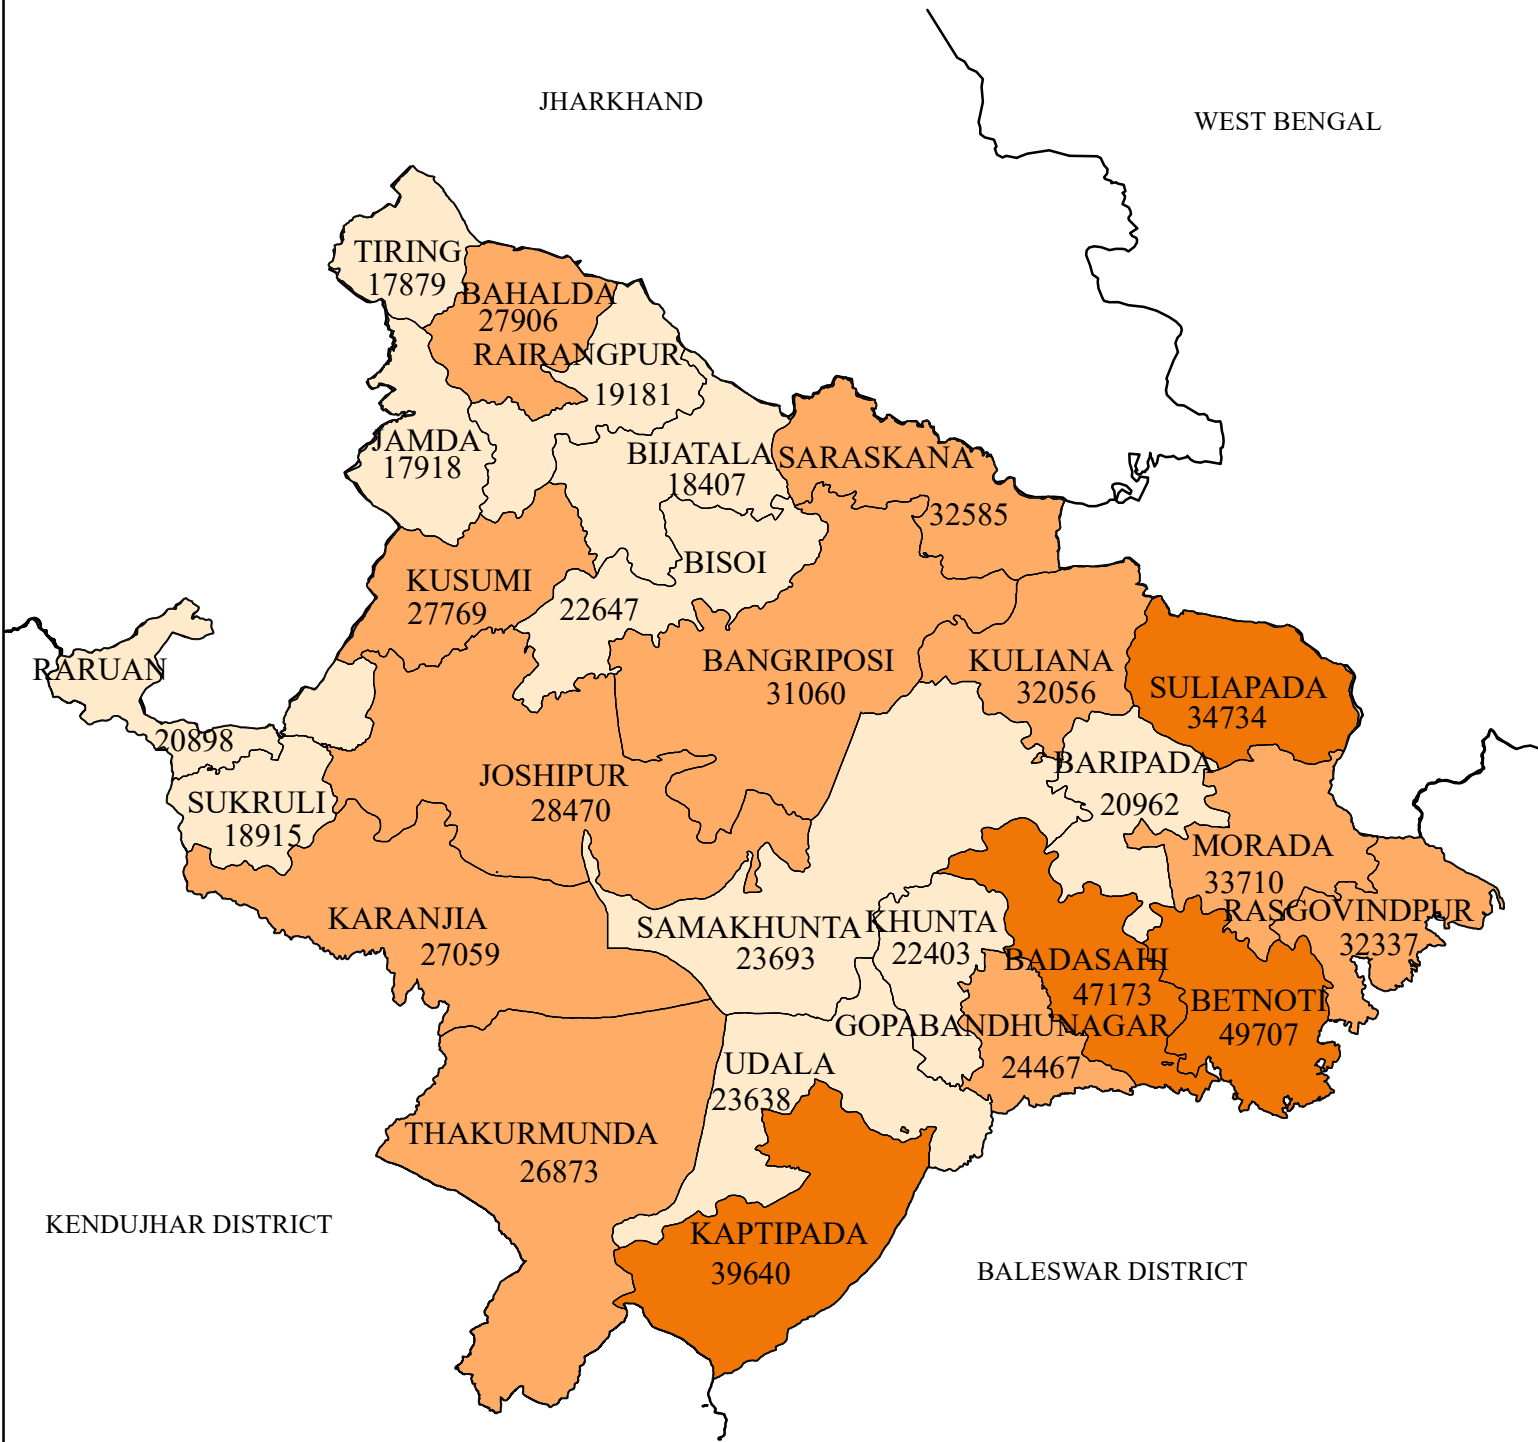

LITERATE MALE (IN NUMBER)

DISTRICT: MAYURBHANJ

LEGEND

LITERATE MALE

- 17879 - 24460 (LOW)
- 24461 - 34730 (MEDIUM)
- 34731 - 49707 (HIGH)
- DISTRICT BOUNDARY
- BLOCK BOUNDARY

Source : Census - 2011

INDEX

0 10 20 40 Kilometers