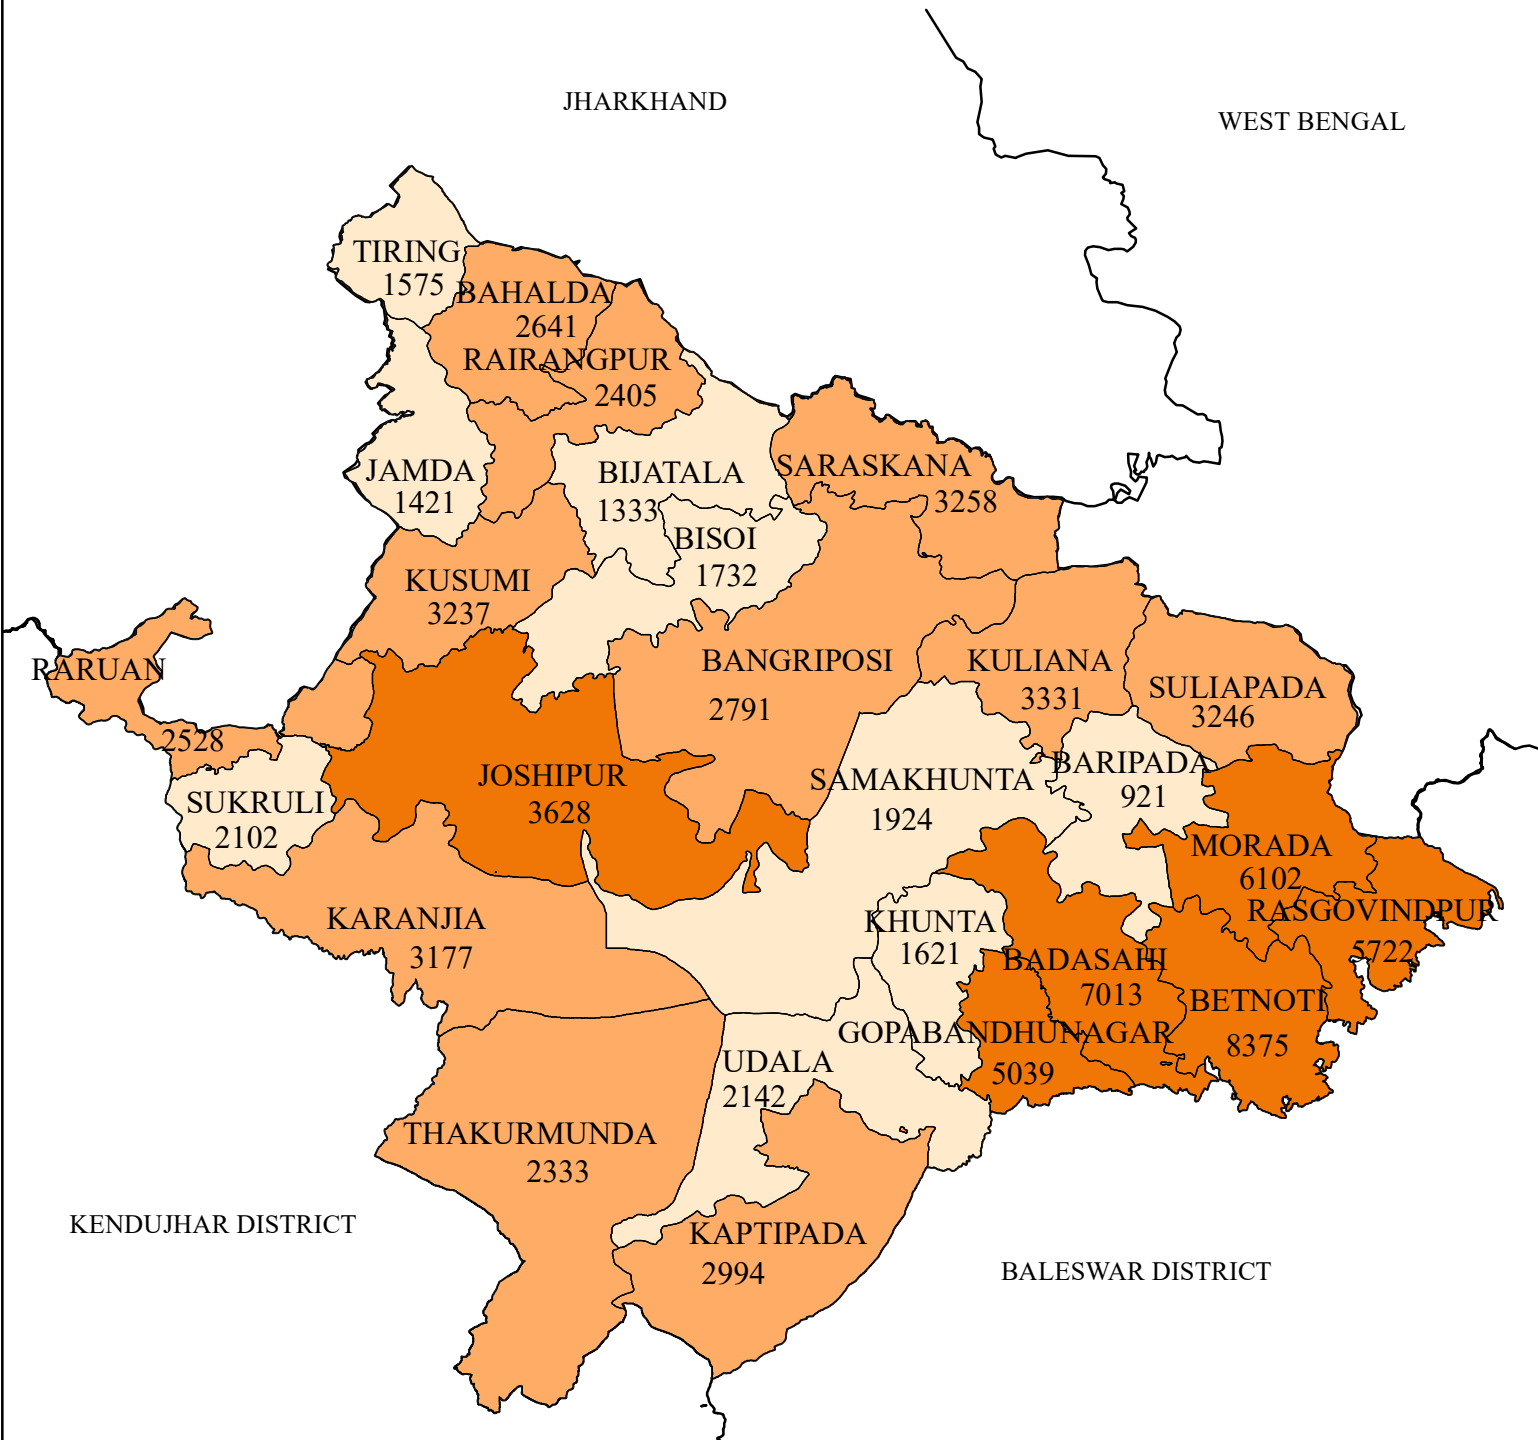

POPULATION DISTRIBUTION MALE (SCHEDULED CASTE) DISTRICT: MAYURBHANJ

LEGEND

POPULATION MALE (SC)

- 921 - 2330 (LOW)
- 2331 - 3620 (MEDIUM)
- 3621 - 8375 (HIGH)
- DISTRICT BOUNDARY
- BLOCK BOUNDARY

Source : Census - 2011

INDEX

0 10 20 40 Kilometers