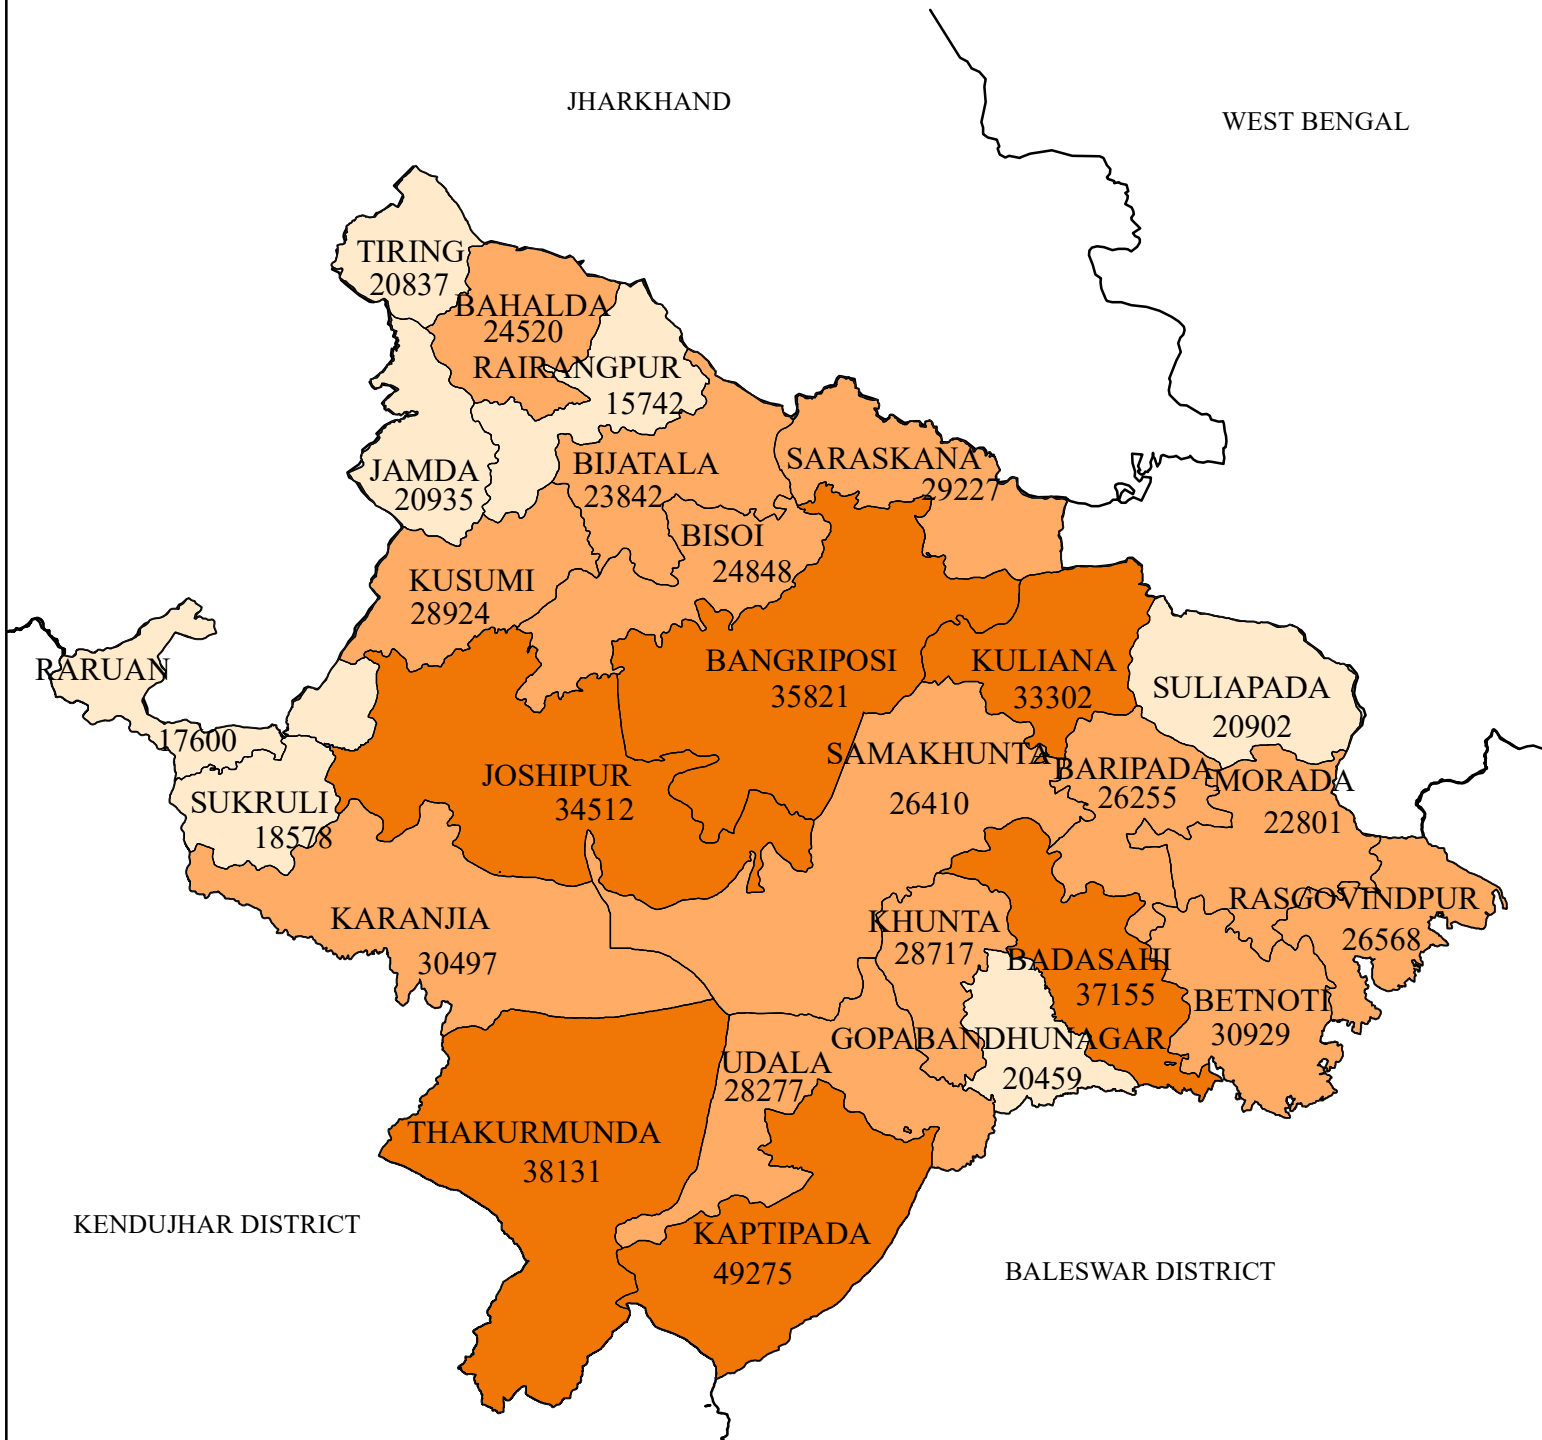

POPULATION DISTRIBUTION MALE (SCHEDULED TRIBE) DISTRICT: MAYURBHANJ

LEGEND

DISTRIBUTION MALE (ST)

- 15742 - 22800 (LOW)
- 22801 - 30930 (MEDIUM)
- 30931 - 49275 (HIGH)
- DISTRICT BOUNDARY
- BLOCK BOUNDARY

Source : Census - 2011

INDEX

0 10 20 40 Kilometers