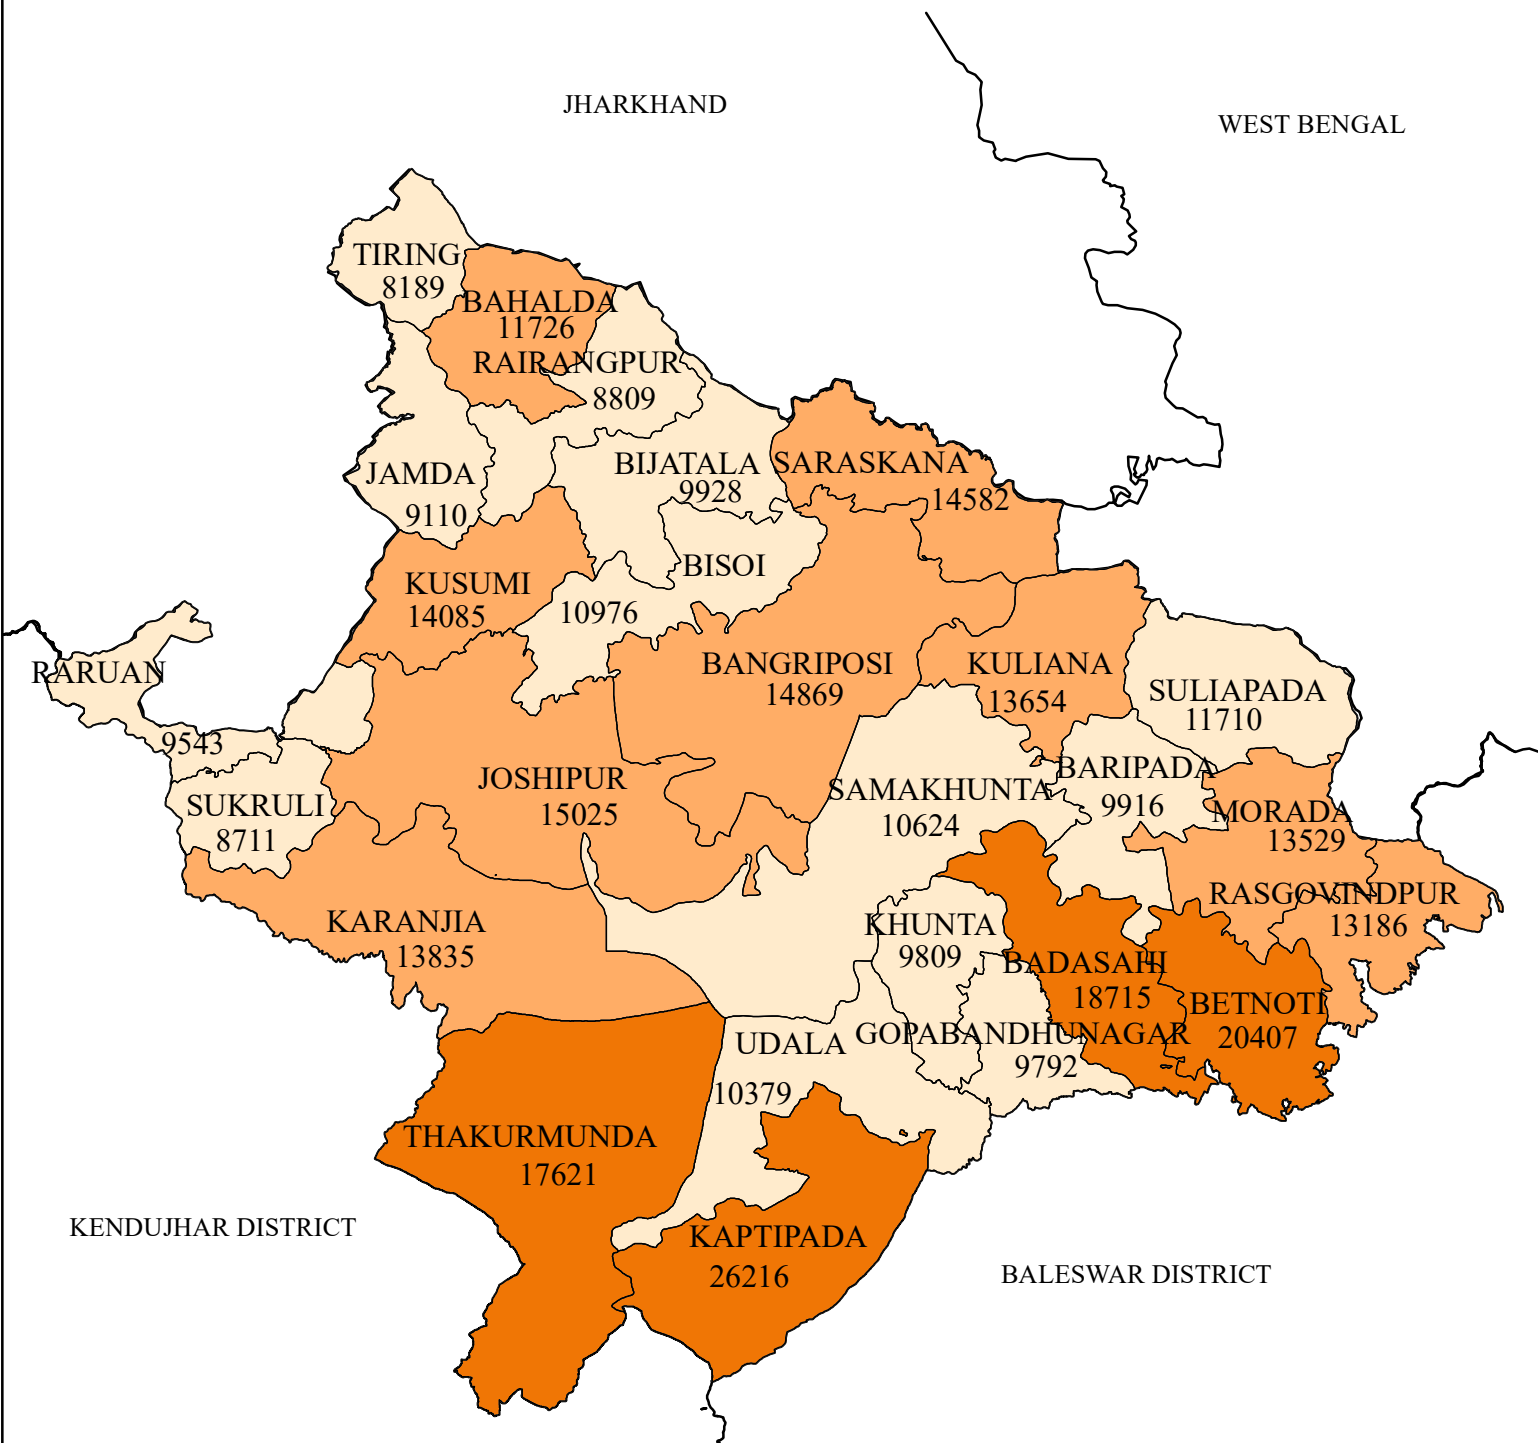

POPULATION DISTRIBUTION (0-6 YEARS)

DISTRICT: MAYURBHANJ

LEGEND

POPULATION (0-6 YEARS)

- 8189 - 11720 (LOW)
- 11721 - 17620 (MEDIUM)
- 17621 - 26216 (HIGH)
- DISTRICT BOUNDARY
- BLOCK BOUNDARY

Source : Census - 2011

INDEX

0 10 20 40 Kilometers