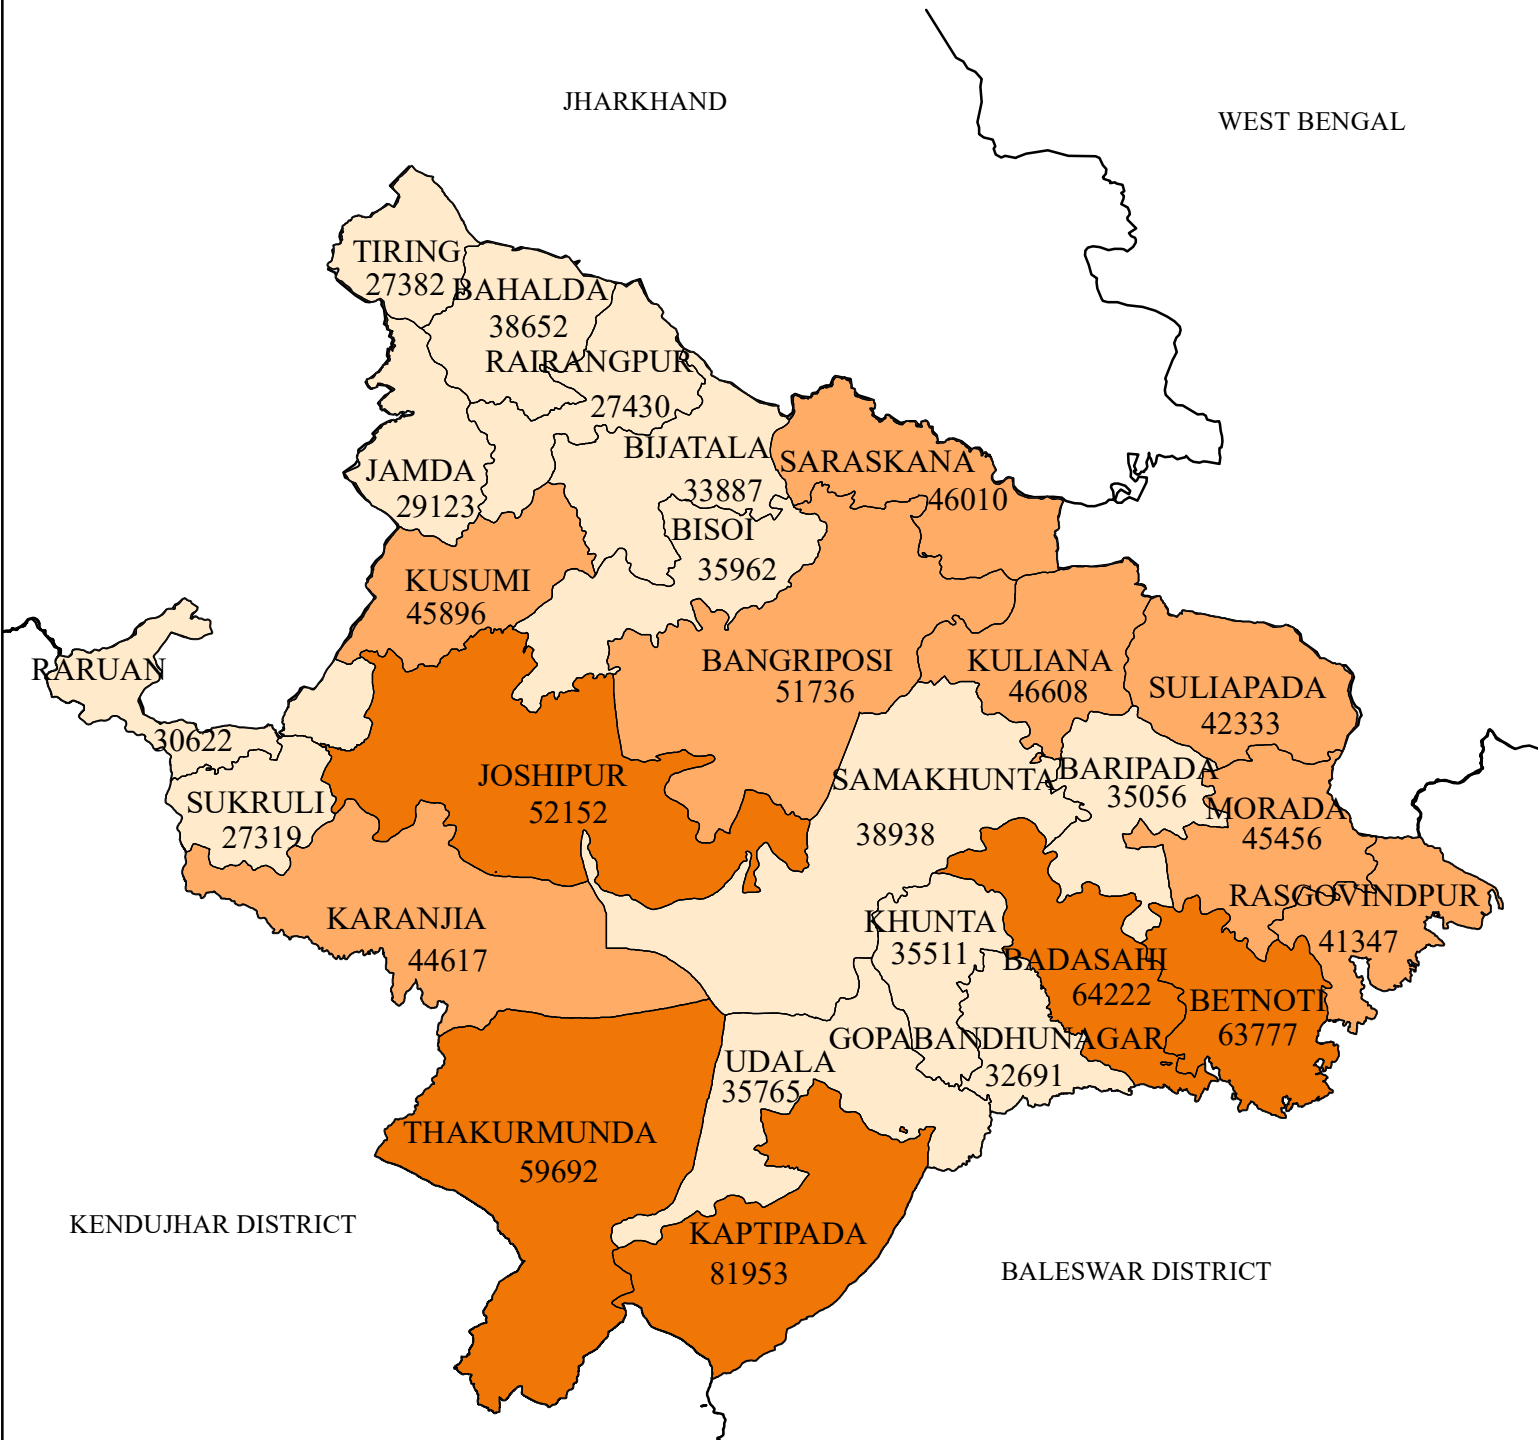

TOTAL ILLITERATE (IN NUMBER)

DISTRICT: MAYURBHANJ

LEGEND

POPULATION ILLITERATE

- 27319 - 38940 (LOW)
- 38941 - 52150 (MEDIUM)
- 52151 - 81953 (HIGH)
- DISTRICT BOUNDARY
- BLOCK BOUNDARY

Source : Census - 2011

INDEX

0 10 20 40 Kilometers