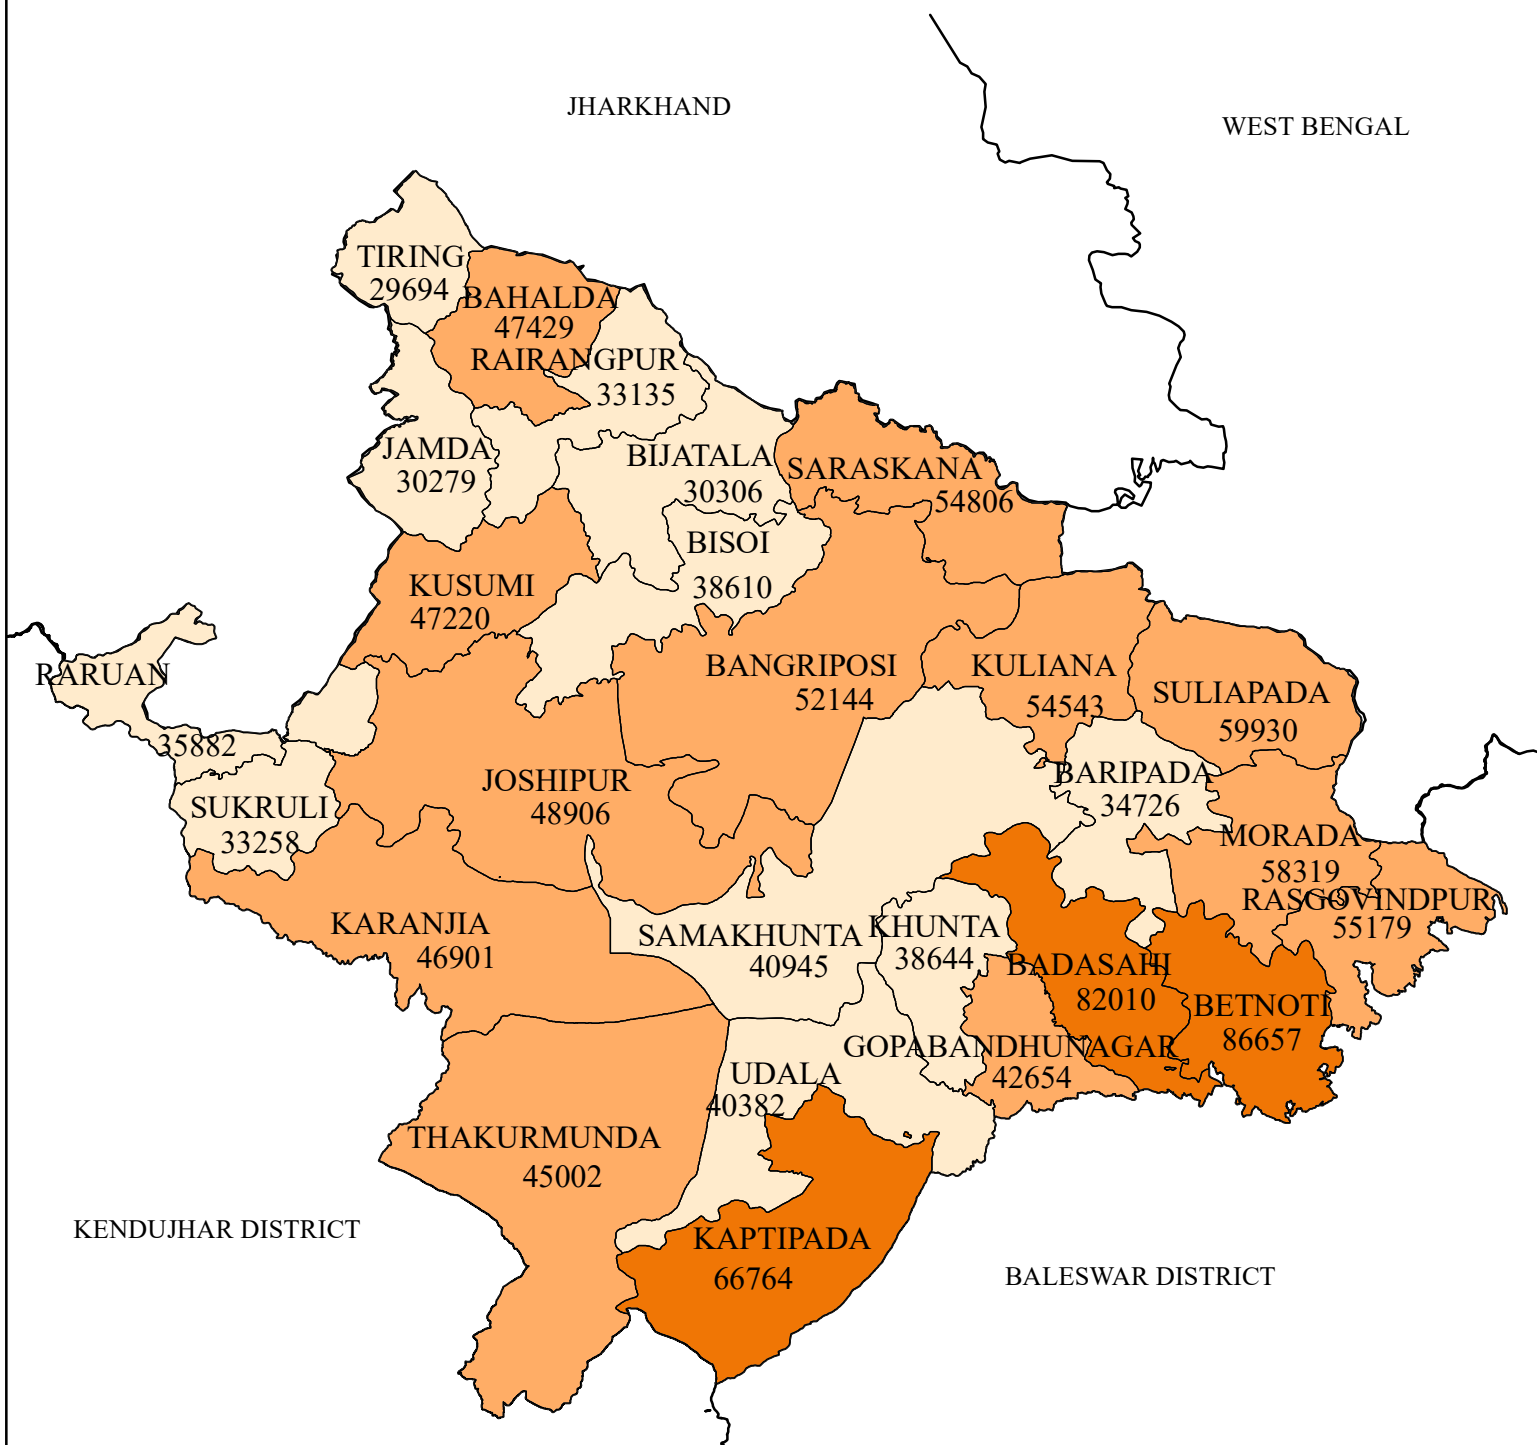

# POPULATION LITERATE (IN NUMBER)

## DISTRICT: MAYURBHANJ

#### POPULATION LITERATE

- 29694 - 42650 (LOW)
- 42651 - 66760 (MEDIUM)
- 66761 - 86657 (HIGH)
- DISTRICT BOUNDARY
- BLOCK BOUNDARY

Source : Census - 2011

### INDEX

0 10 20 40 Kilometers