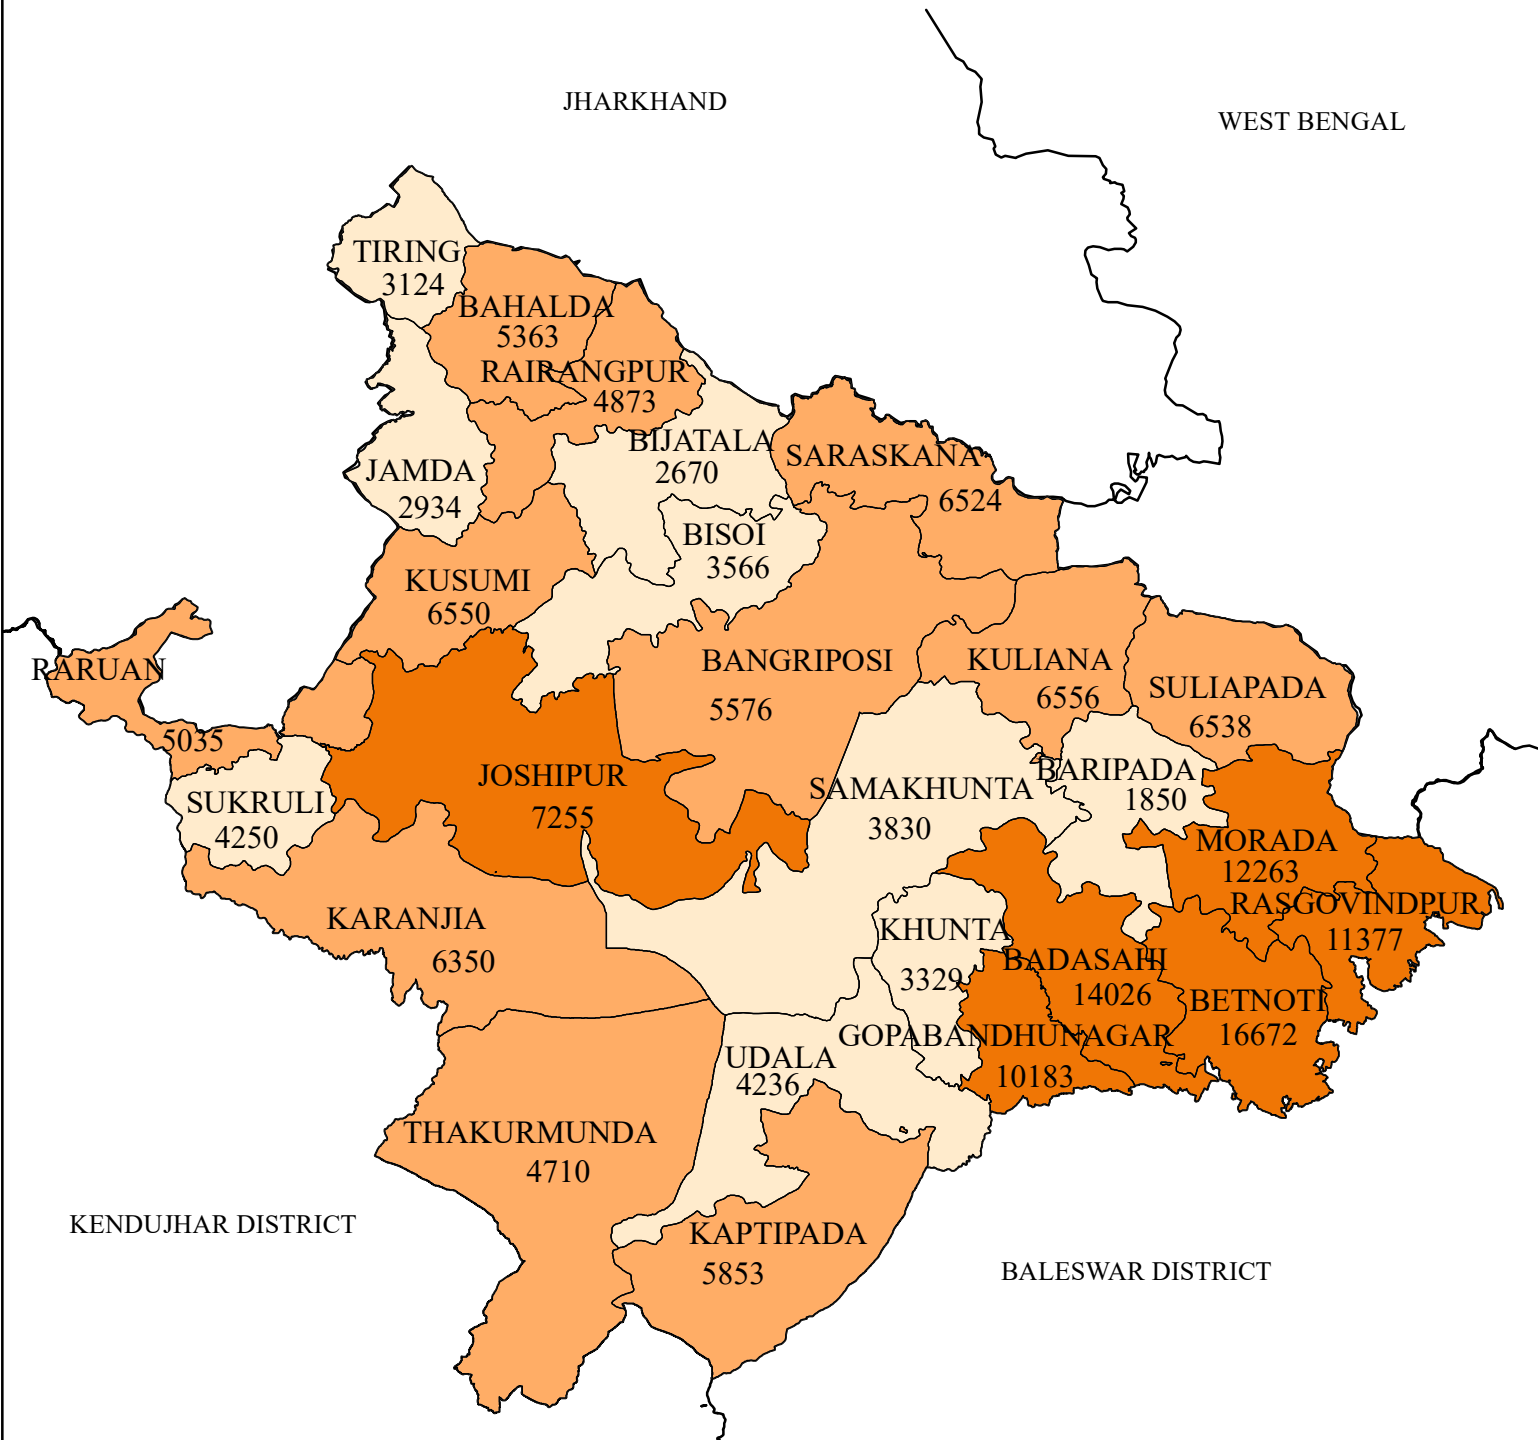

# POPULATION DISTRIBUTION (SCHEDULED CASTE) DISTRICT: MAYURBHANJ

## LEGEND

TOTAL POPULATION (SC)

- 1850 - 4250 (LOW)
- 4251 - 7250 (MEDIUM)
- 7251 - 16672 (HIGH)

- DISTRICT BOUNDARY
- BLOCK BOUNDARY

Source : Census - 2011

## INDEX

0 10 20 40 Kilometers