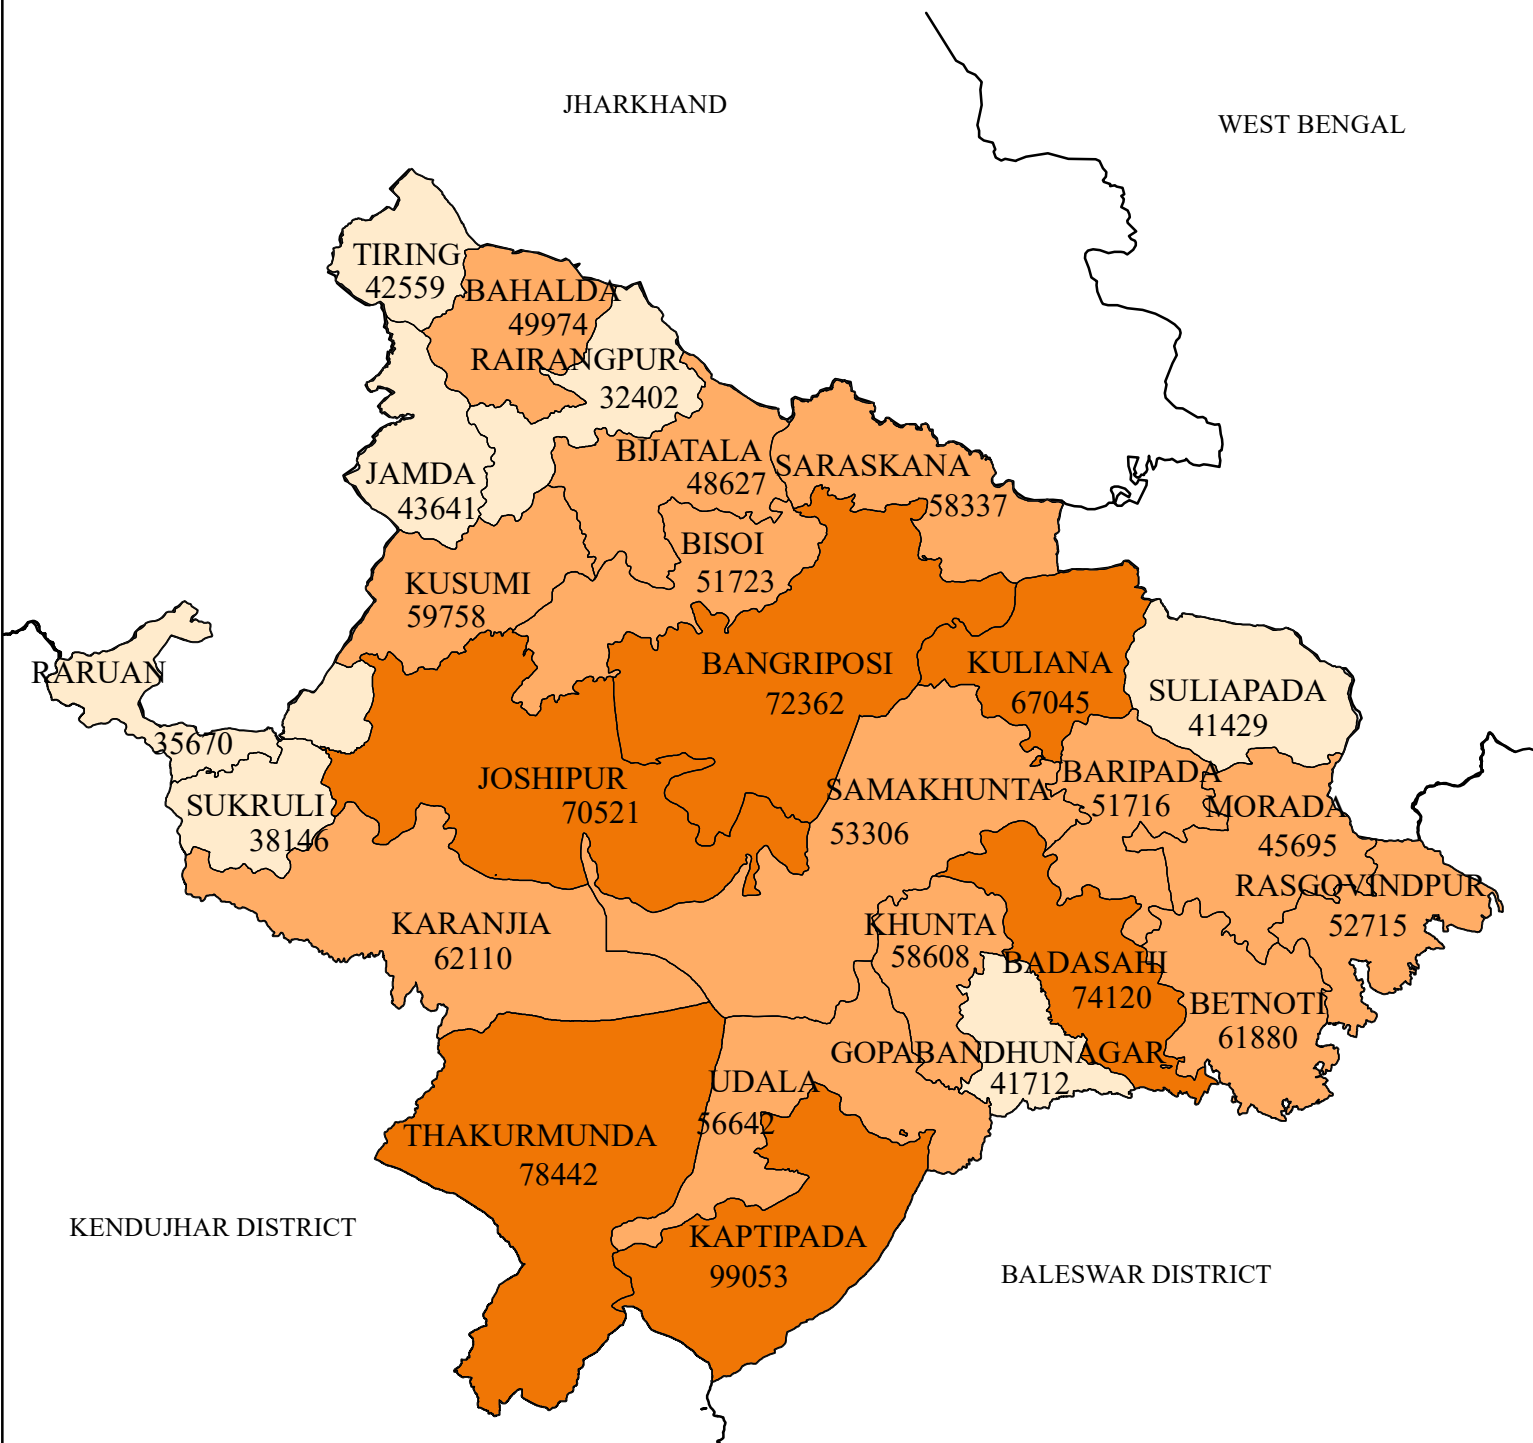

# POPULATION DISTRIBUTION (SCHEDULED TRIBE) DISTRICT: MAYURBHANJ

## LEGEND

### POPULATION (ST)

- 32402 - 45690 (LOW)
- 45691 - 62110 (MEDIUM)
- 62111 - 99053 (HIGH)
- DISTRICT BOUNDARY
- BLOCK BOUNDARY

Source : Census - 2011

## INDEX

0 10 20 40 Kilometers