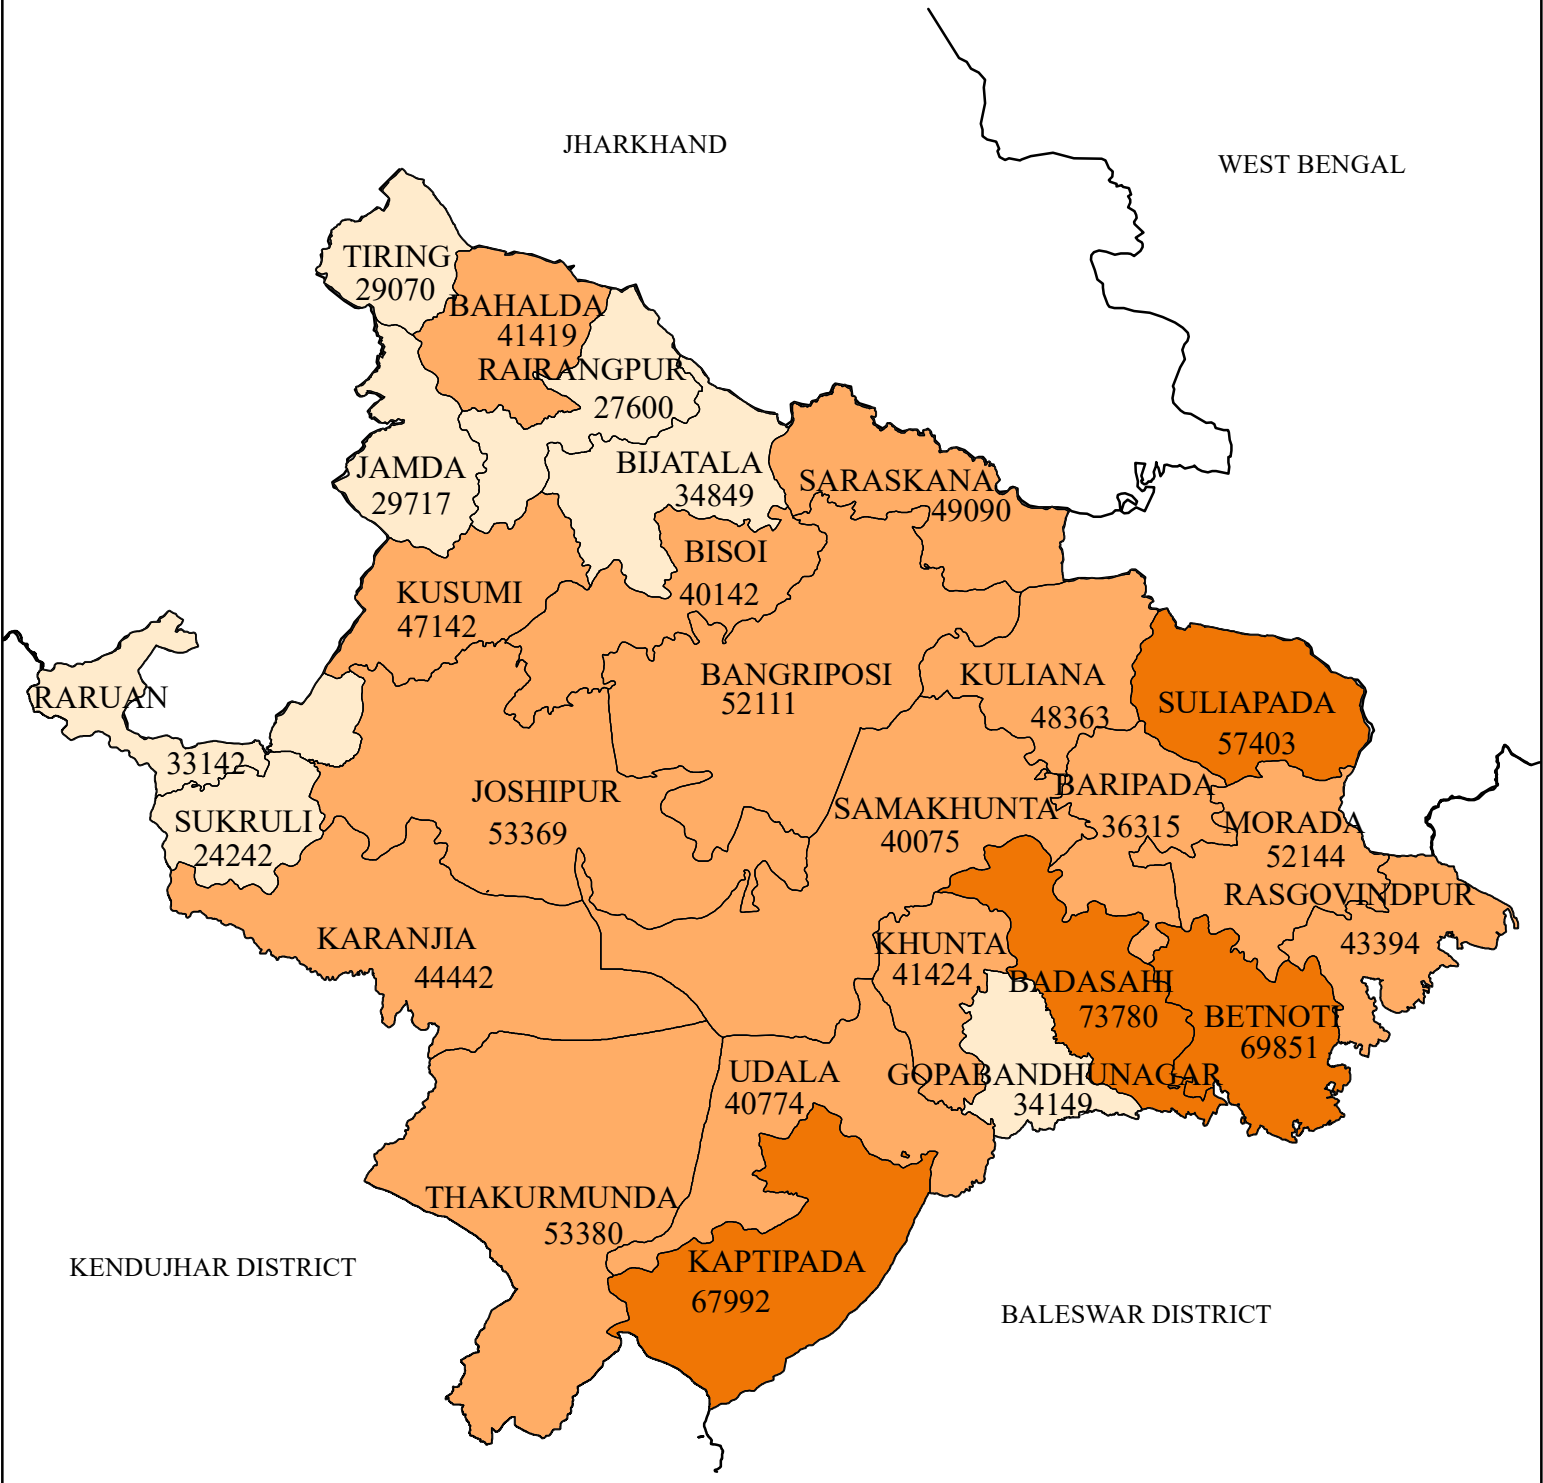

# TOTAL WORK POPULATION MAP

## DISTRICT: KORAPUT

### LEGEND

WORK POPULATION ( Main+Marginal)

- 24242 - 36310 (LOW)
- 36311 - 57400 (MEDIUM)
- 57401 - 73780 (HIGH)

- DISTRICT BOUNDARY
- BLOCK BOUNDARY

Source : Census - 2011