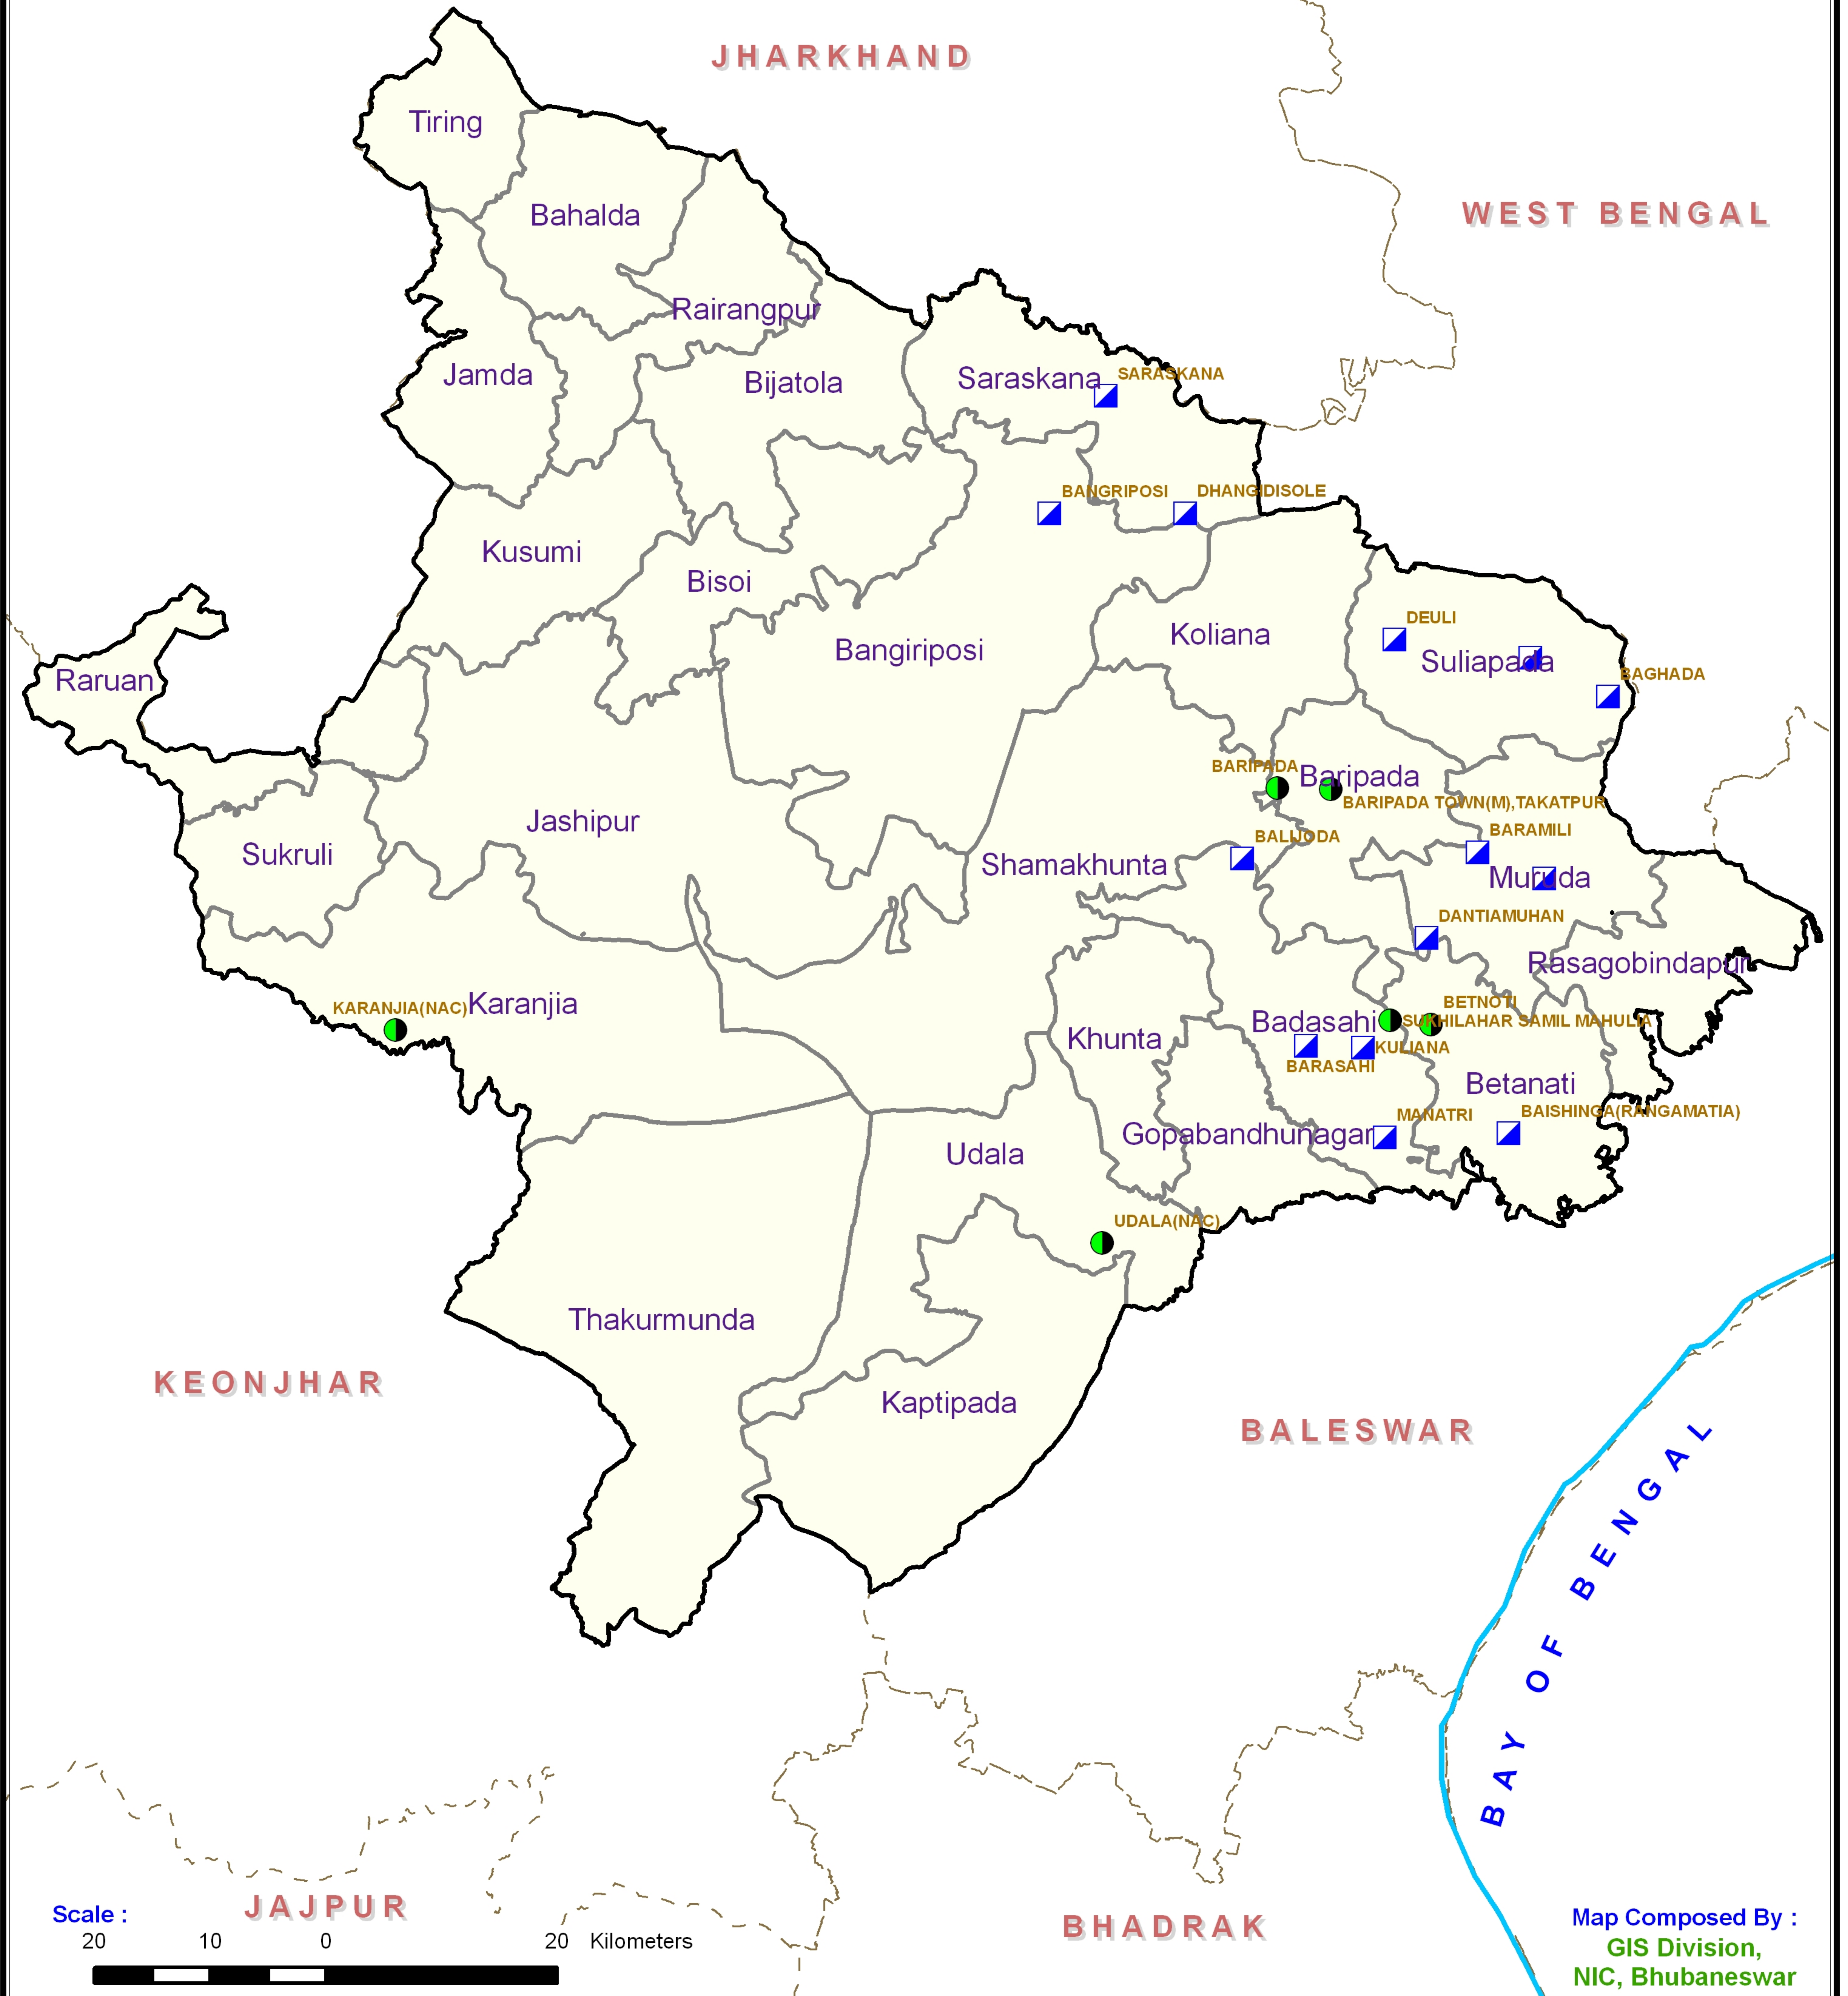

AGRICULTURAL MARKET LOCATION MAYURBHANJ DISTRICT

Map Composed By :
GIS Division,
NIC, Bhubaneswar

INDIA	ODISHA	LEGEND	
<p>Odisha</p>	<p>Mayurbhanj</p>	<ul style="list-style-type: none"> ● Regulated Market Committee ▣ Sub Market 	<ul style="list-style-type: none"> District Boundary Block Boundary
Data Source: District Administration			