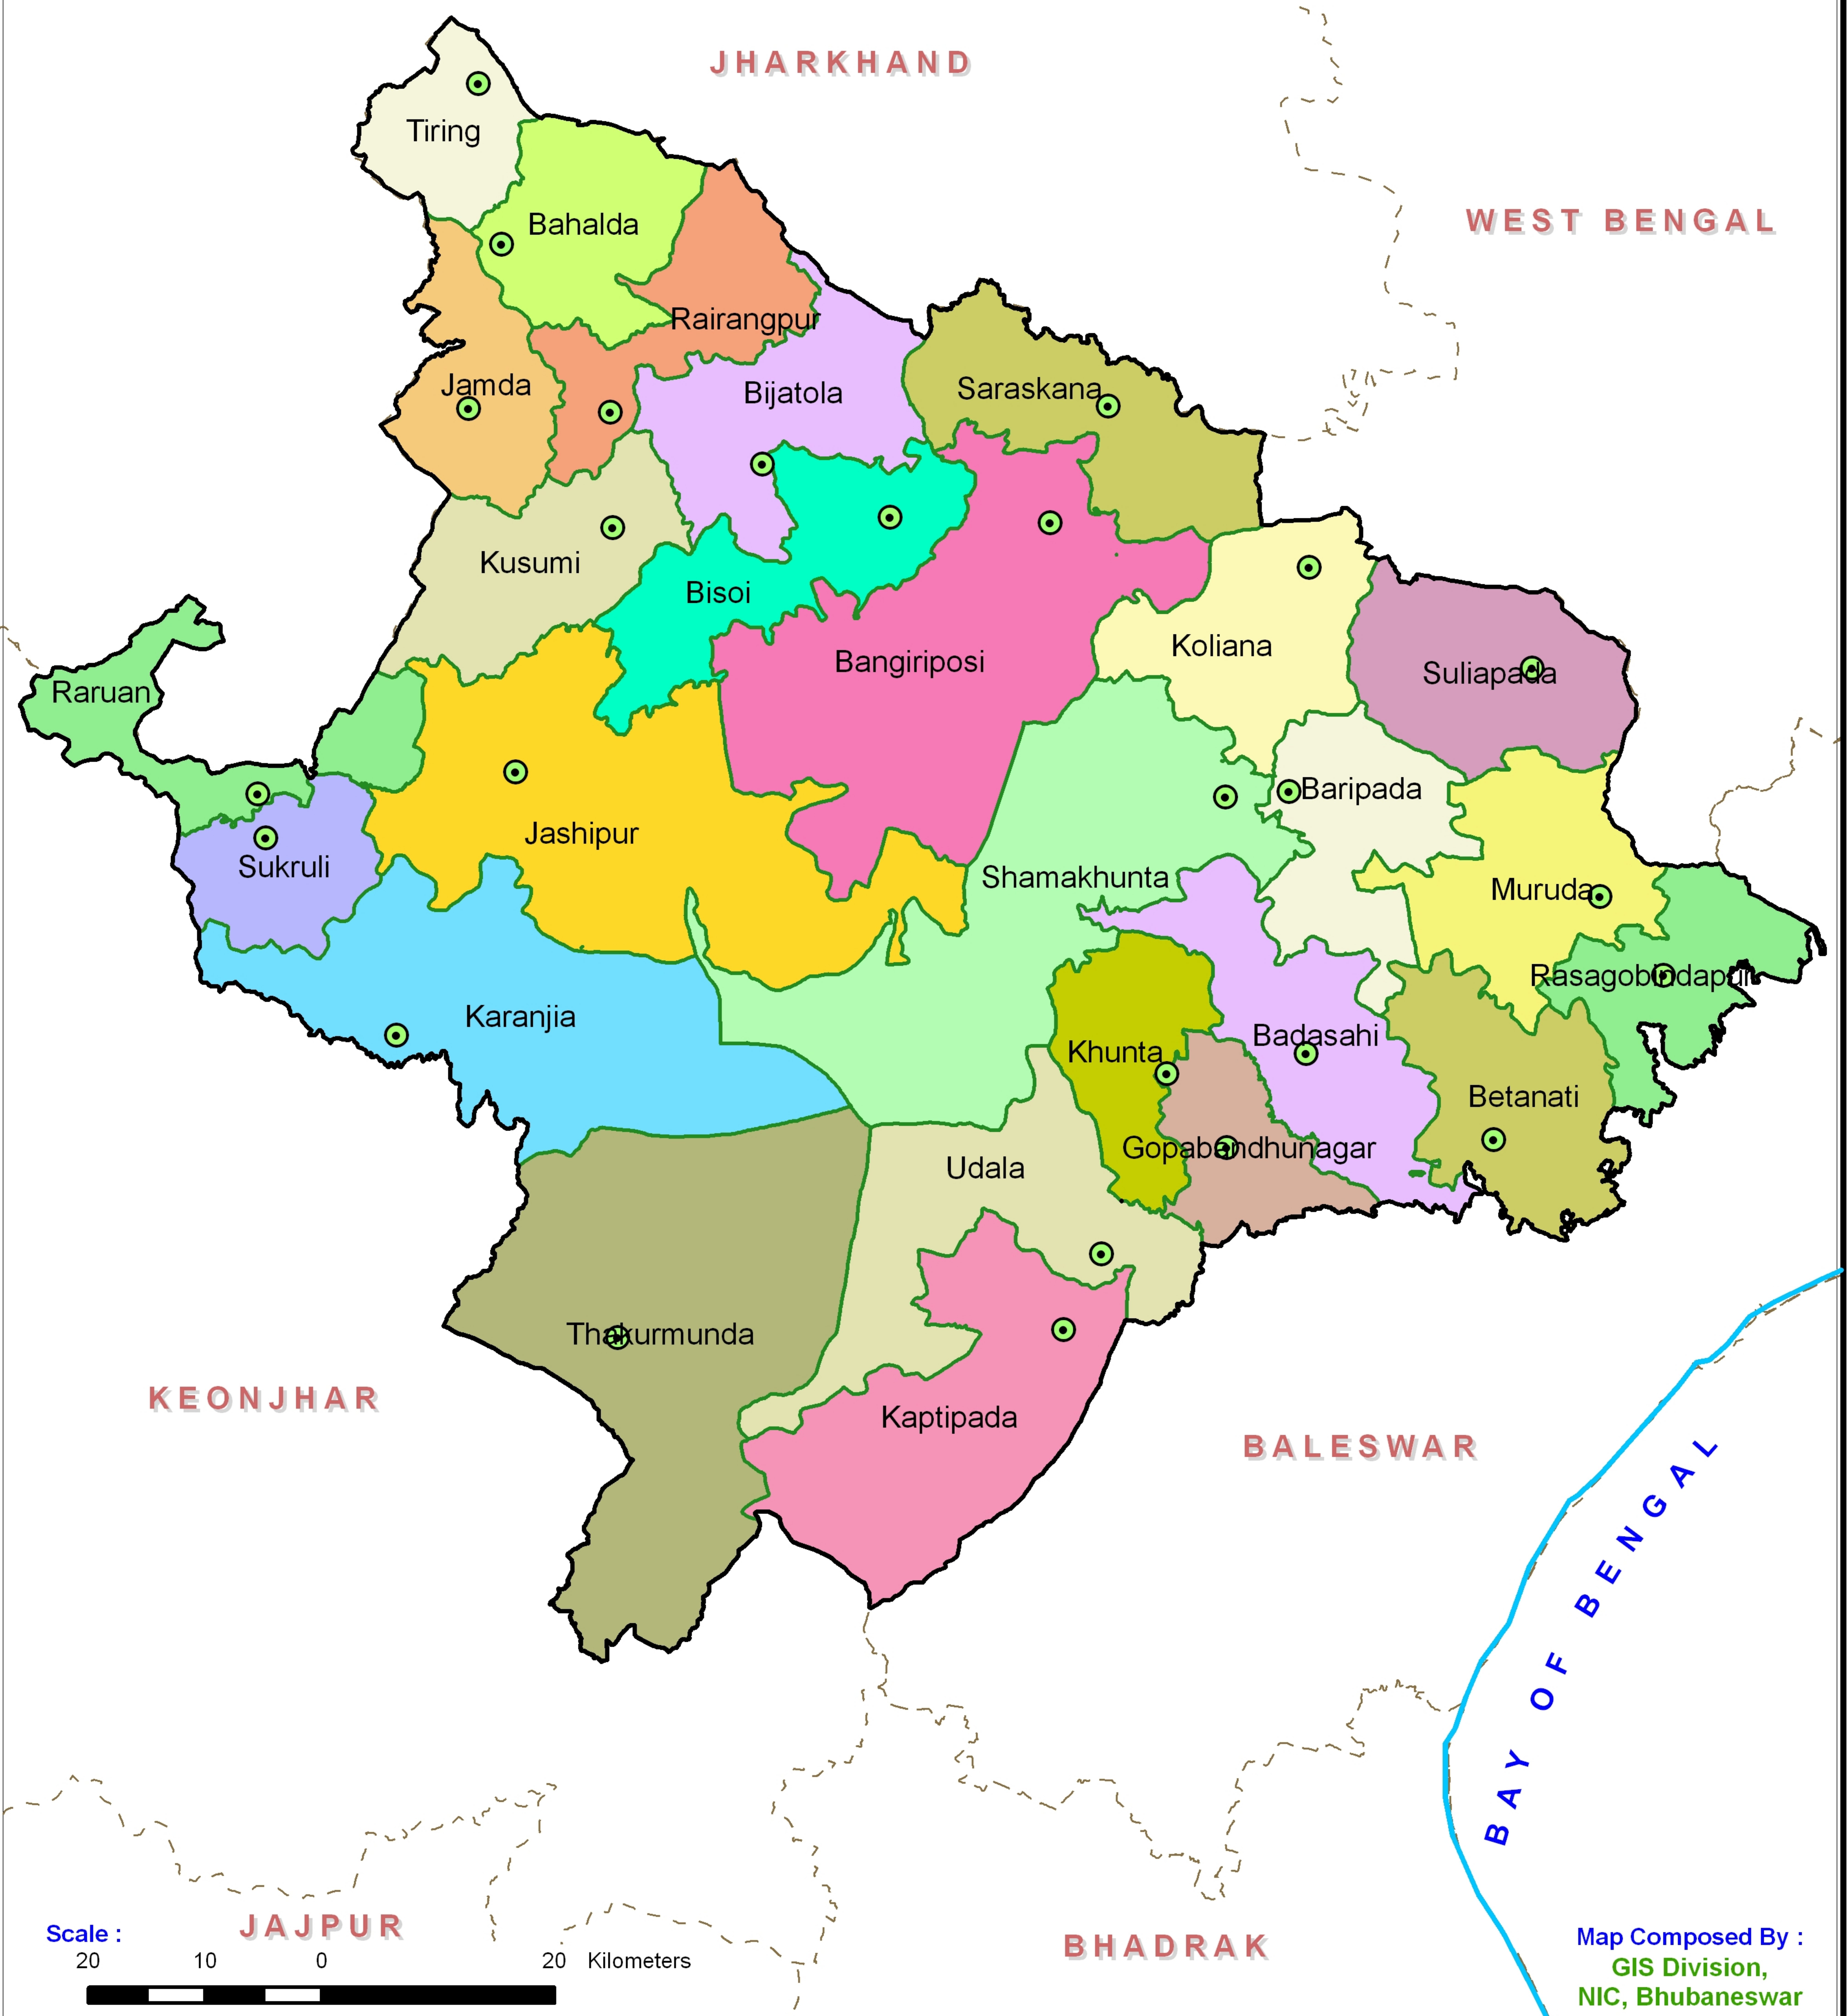

BLOCK MAYURBHANJ DISTRICT

Scale : 20 10 0 20 Kilometers

Map Composed By :
GIS Division,
NIC, Bhubaneswar

INDIA	ODISHA	LEGEND	
<p>Odisha</p>	<p>Mayurbhanj</p>	Block Headquarter	District Boundary
		Block Boundary	Data Source: District Administration