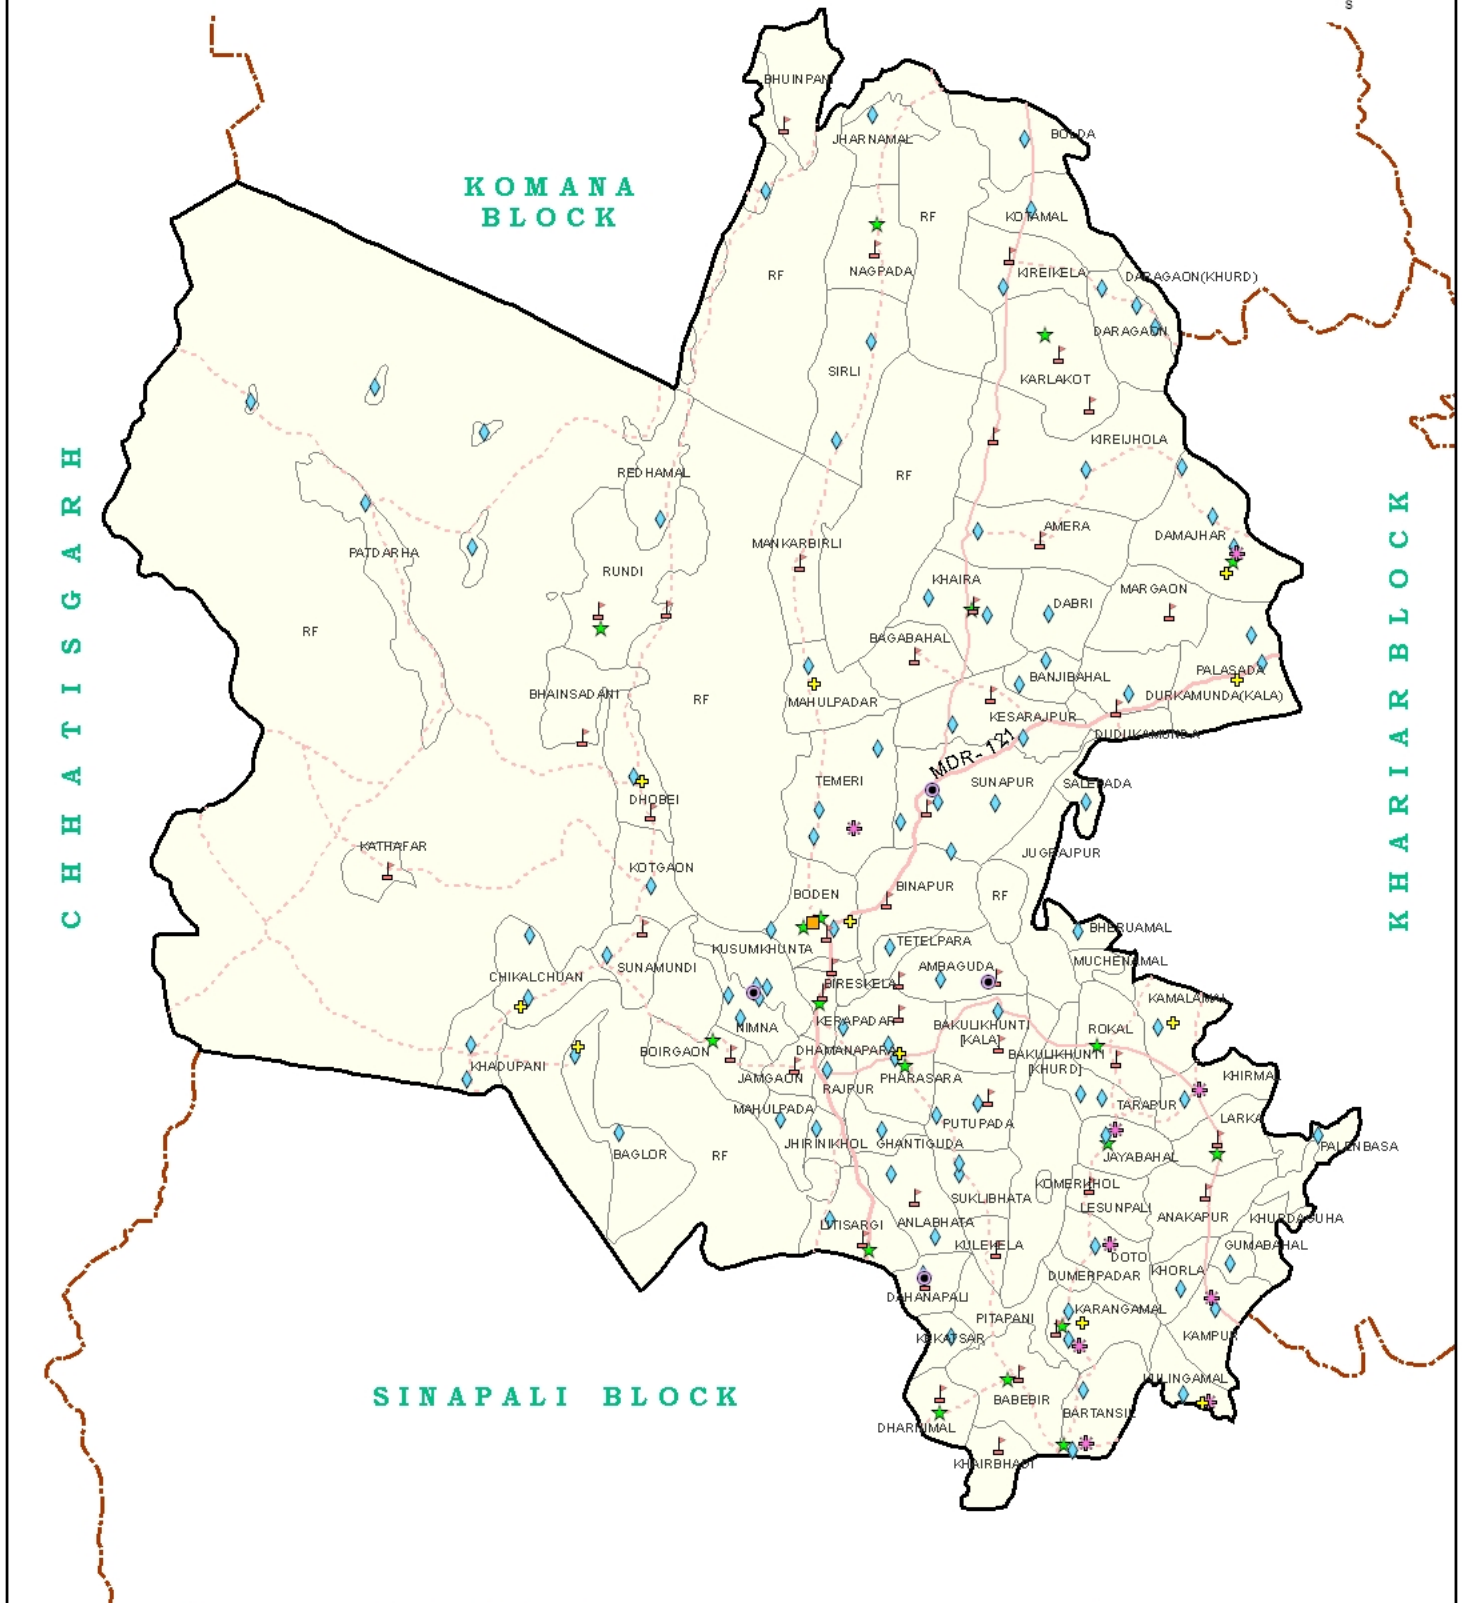

**BODEN BLOCK
NUAPADA DISTRICT**

EDUCATION FACILITIES

INDIA	ORISSA	NUAPADA	LEGEND		Scale :
			<ul style="list-style-type: none"> ■ College ★ High School ✚ M.E. School ⌚ U.P. School ◆ Primary School ● NCLP School ⊕ SSD School 	<ul style="list-style-type: none"> — Village Boundary — Block Boundary — Major District Road — Other District Road --- Other Road 	<p>Prepared By: GIS Division NIC, Bhubaneswar.</p> <p>Data Source-District Administration 2008</p>