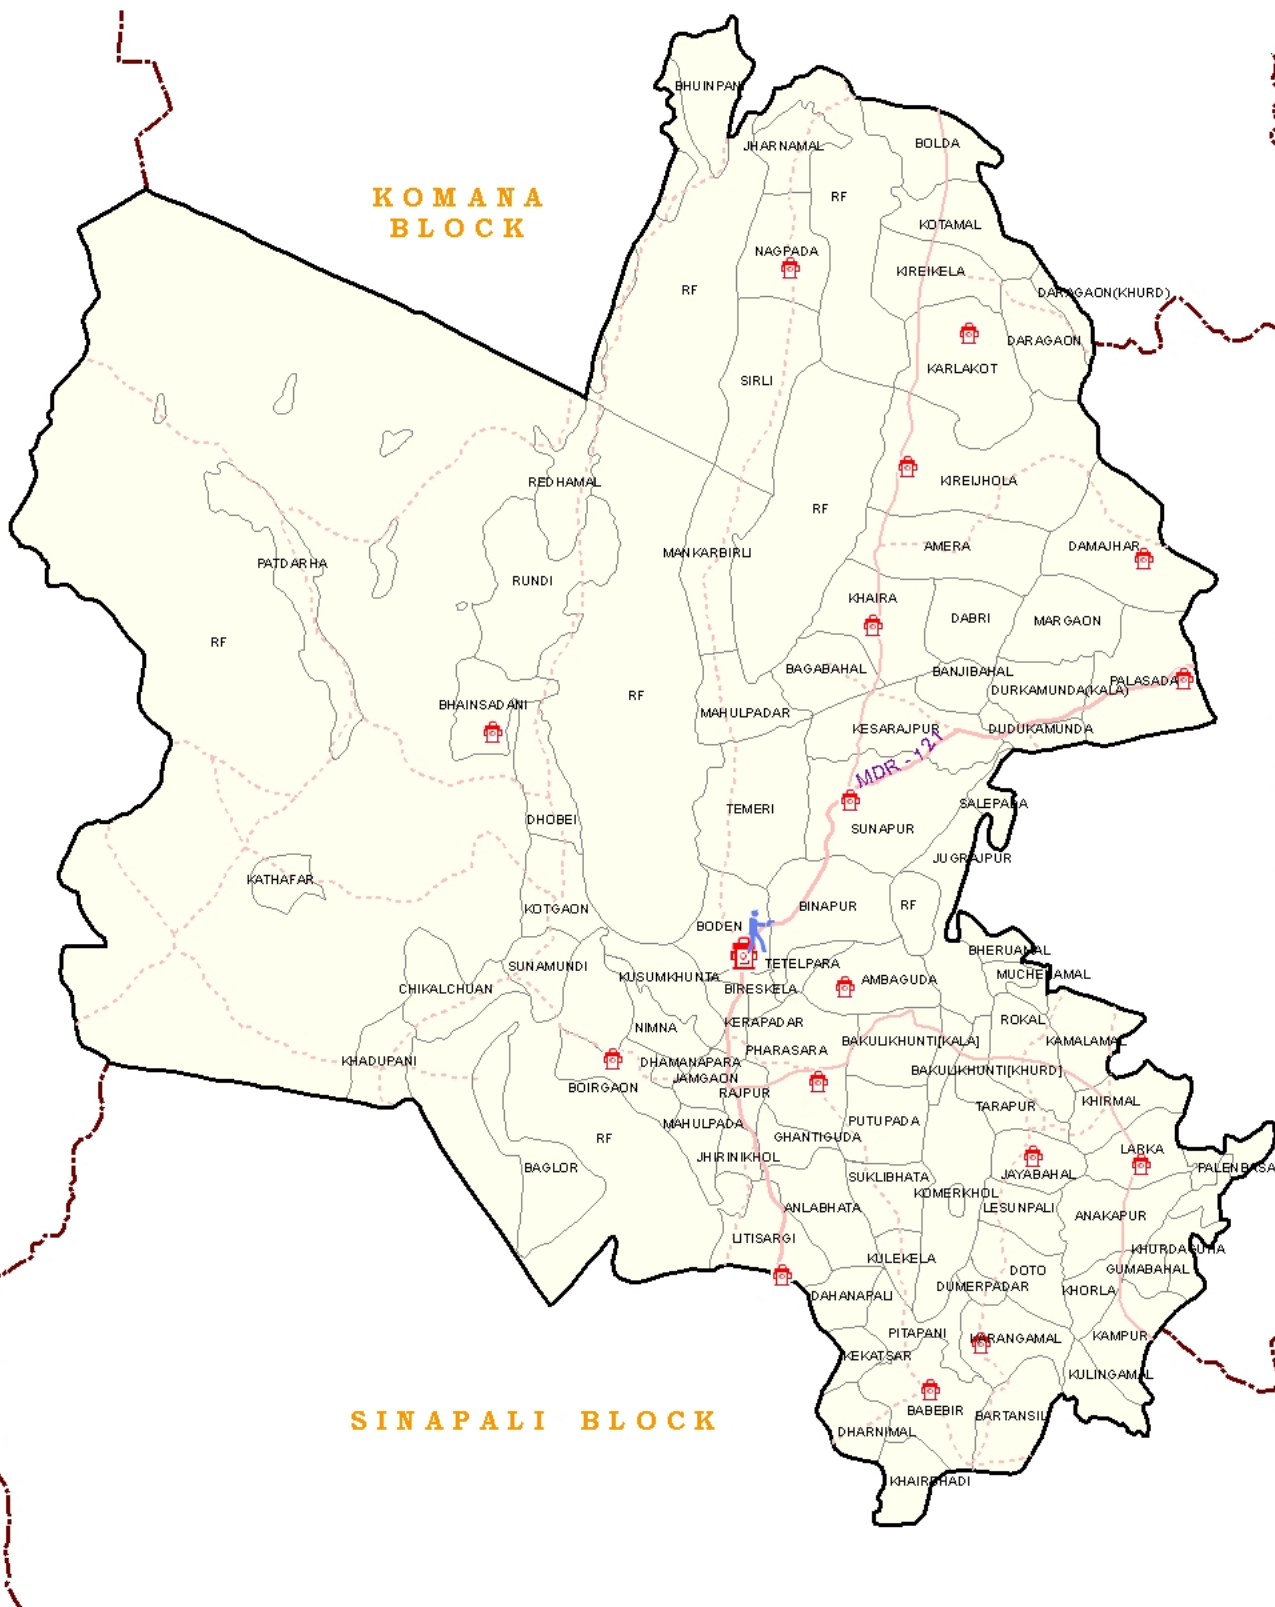

**BODEN BLOCK
NUAPADA DISTRICT**

POST OFFICE AND POLICE STATION

C H H A T I S G A R H

K H A R I A R B L O C K

INDIA	ORISSA	NUAPADA	L E G E N D		Scale :
			<ul style="list-style-type: none"> Police Station Post Office Village Boundary Block Boundary 	<ul style="list-style-type: none"> Major District Road Other District Road Other Road 	<p>Prepared By: GIS Division NIC, Bhubaneswar.</p> <p>Data Source-District Administration 2008</p>