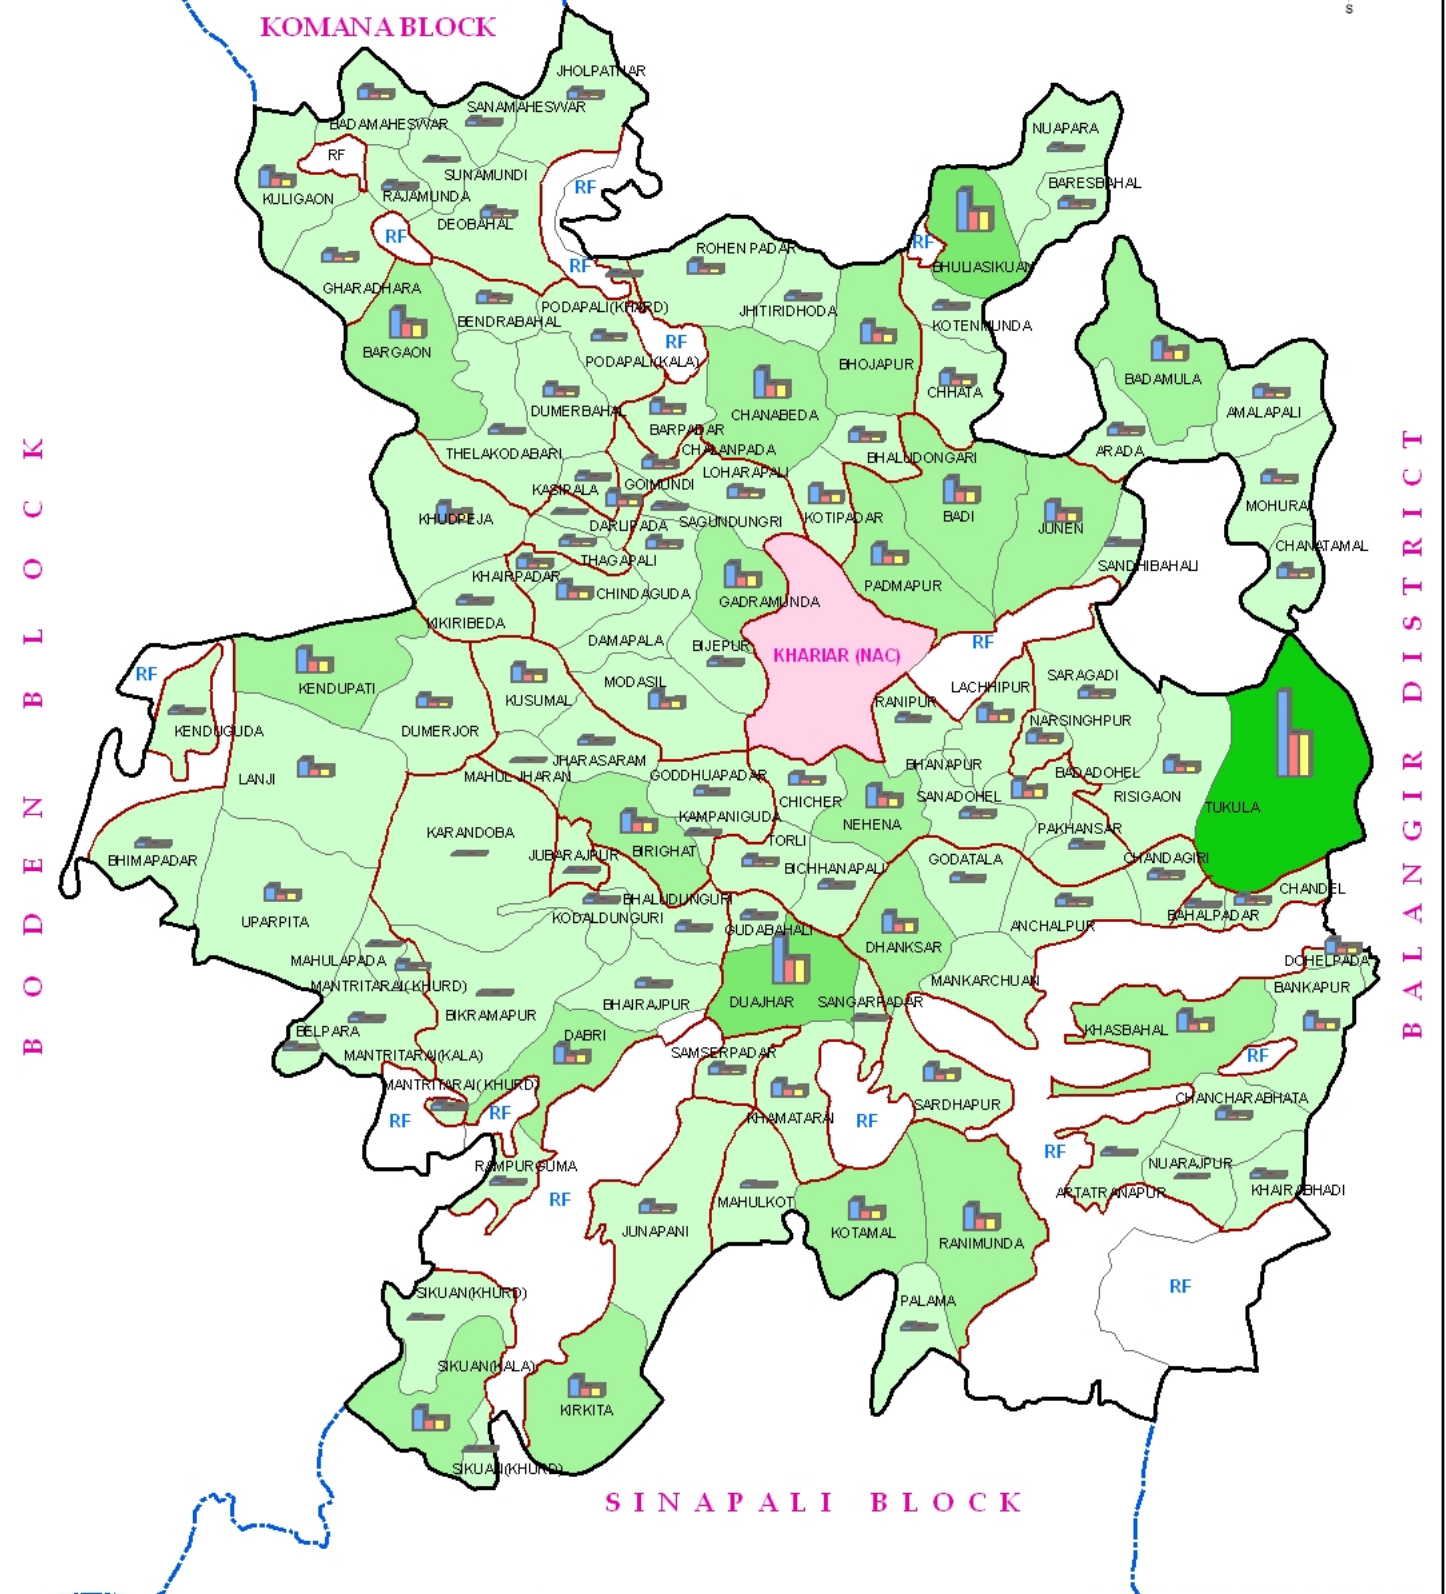

**KHARIAR BLOCK
NUAPADA DISTRICT**

DISTRIBUTION OF POPULATION

<p>INDIA</p>	<p>ORISSA</p>	<p>NUAPADA</p>	<p>LEGEND</p> <ul style="list-style-type: none"> Village Boundary GP Boundary Block Boundary DISTRIBUTION OF POPULATION Total Population Male Female Town 	<p>Scale :</p>
			<p>POPULATION RANGE</p> <ul style="list-style-type: none"> < 1300 1300 - 2600 2600 - 3900 3900 - 5200 > 5200 	<p>Prepared By:</p> <p>GIS Division NIC, Bhubaneswar.</p> <p>Data Source-Census 2001</p>