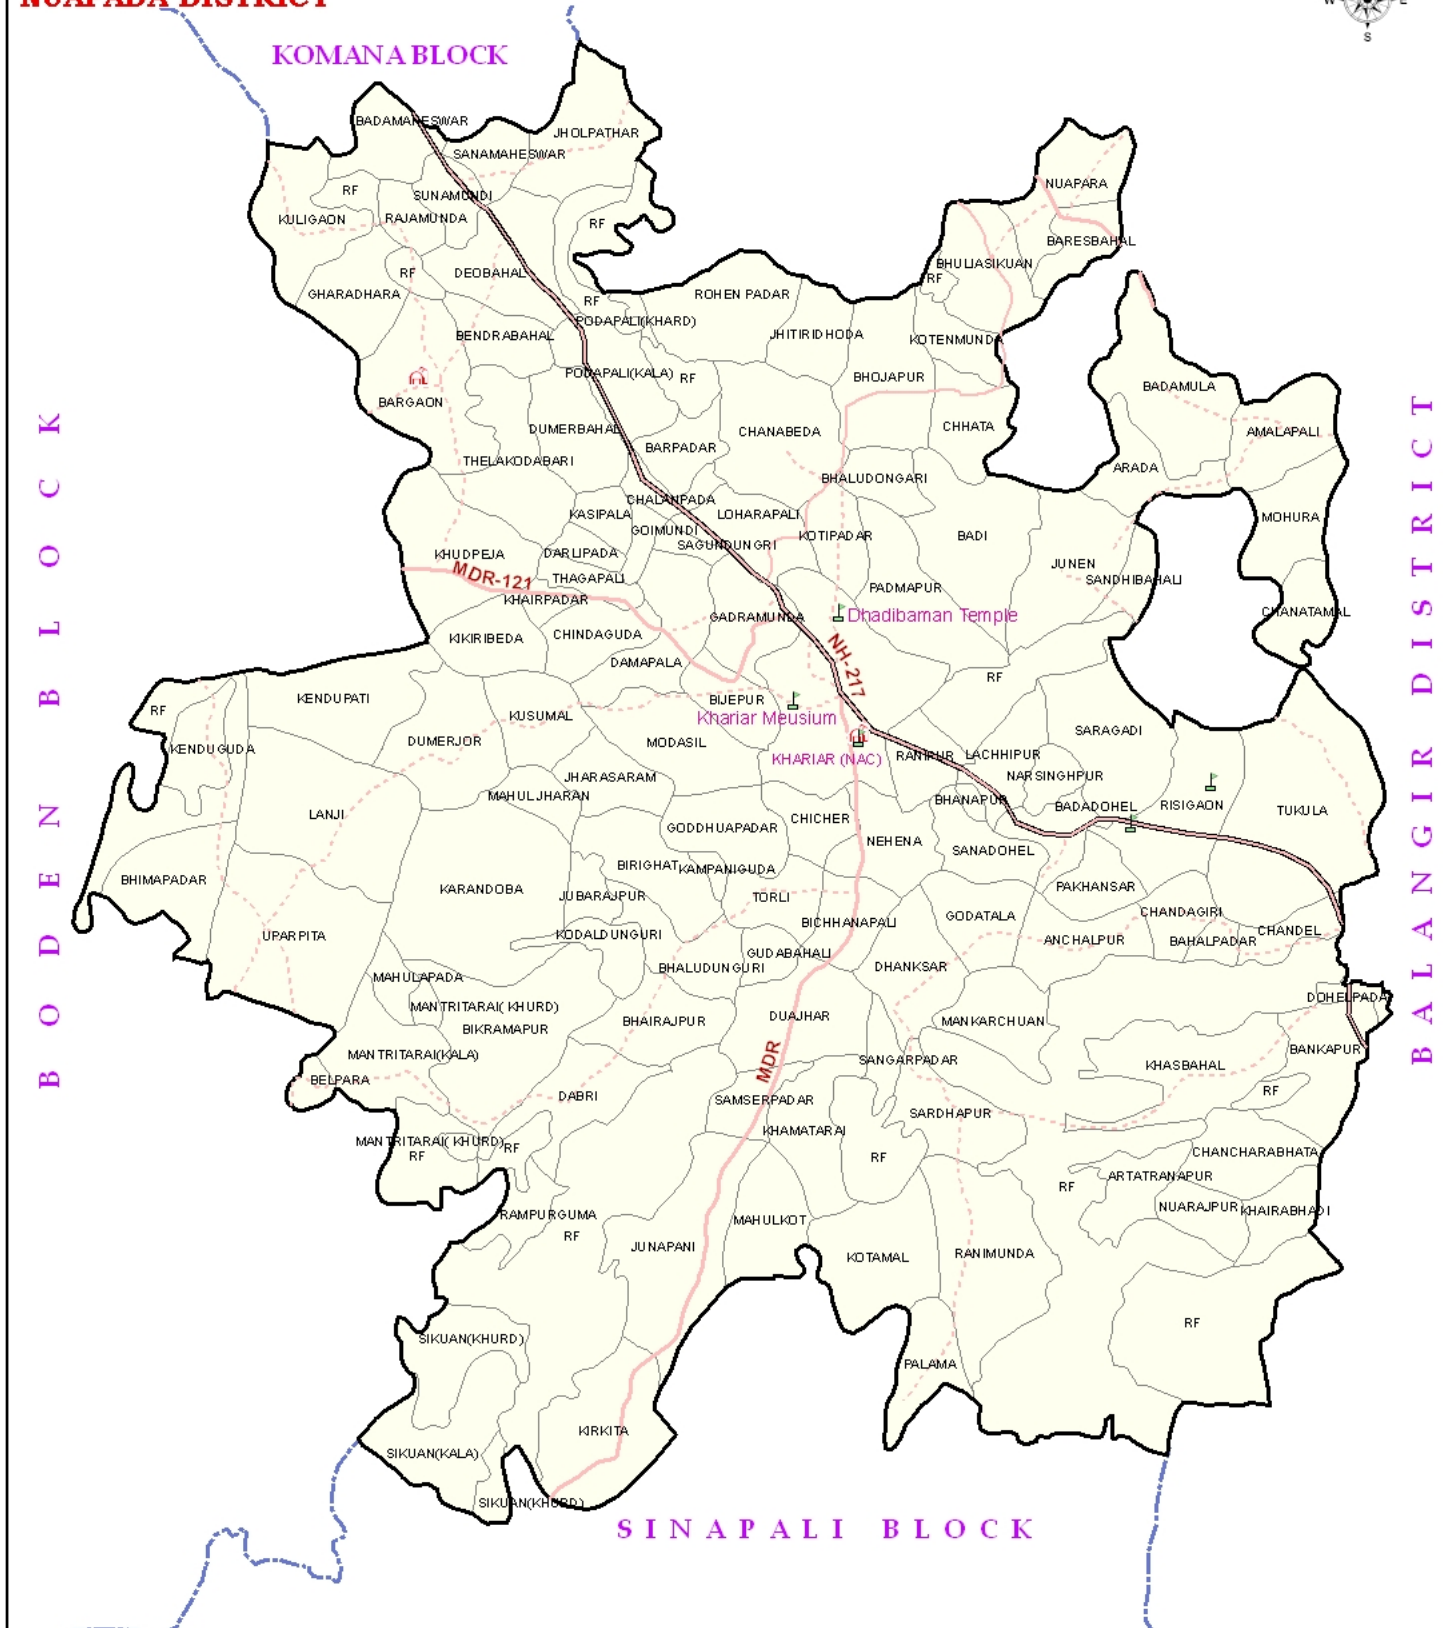

**KHARIAR BLOCK
NUAPADA DISTRICT**

TOURIST PLACE

INDIA	ORISSA	NUAPADA	L E G E N D		Scale :
<p>Orissa</p>	<p>Nuapada</p>	<p>Sinapali Block</p>	<ul style="list-style-type: none"> Town Tourist Place Village Boundary Block Boundary 	<ul style="list-style-type: none"> National Highway Major District Road Other District Road Other Road 	<p>3 1.5 0 3Kms</p> <p>Prepared By: GIS Division NIC, Bhubaneswar.</p> <p>Data Source-District Administration 2008</p>