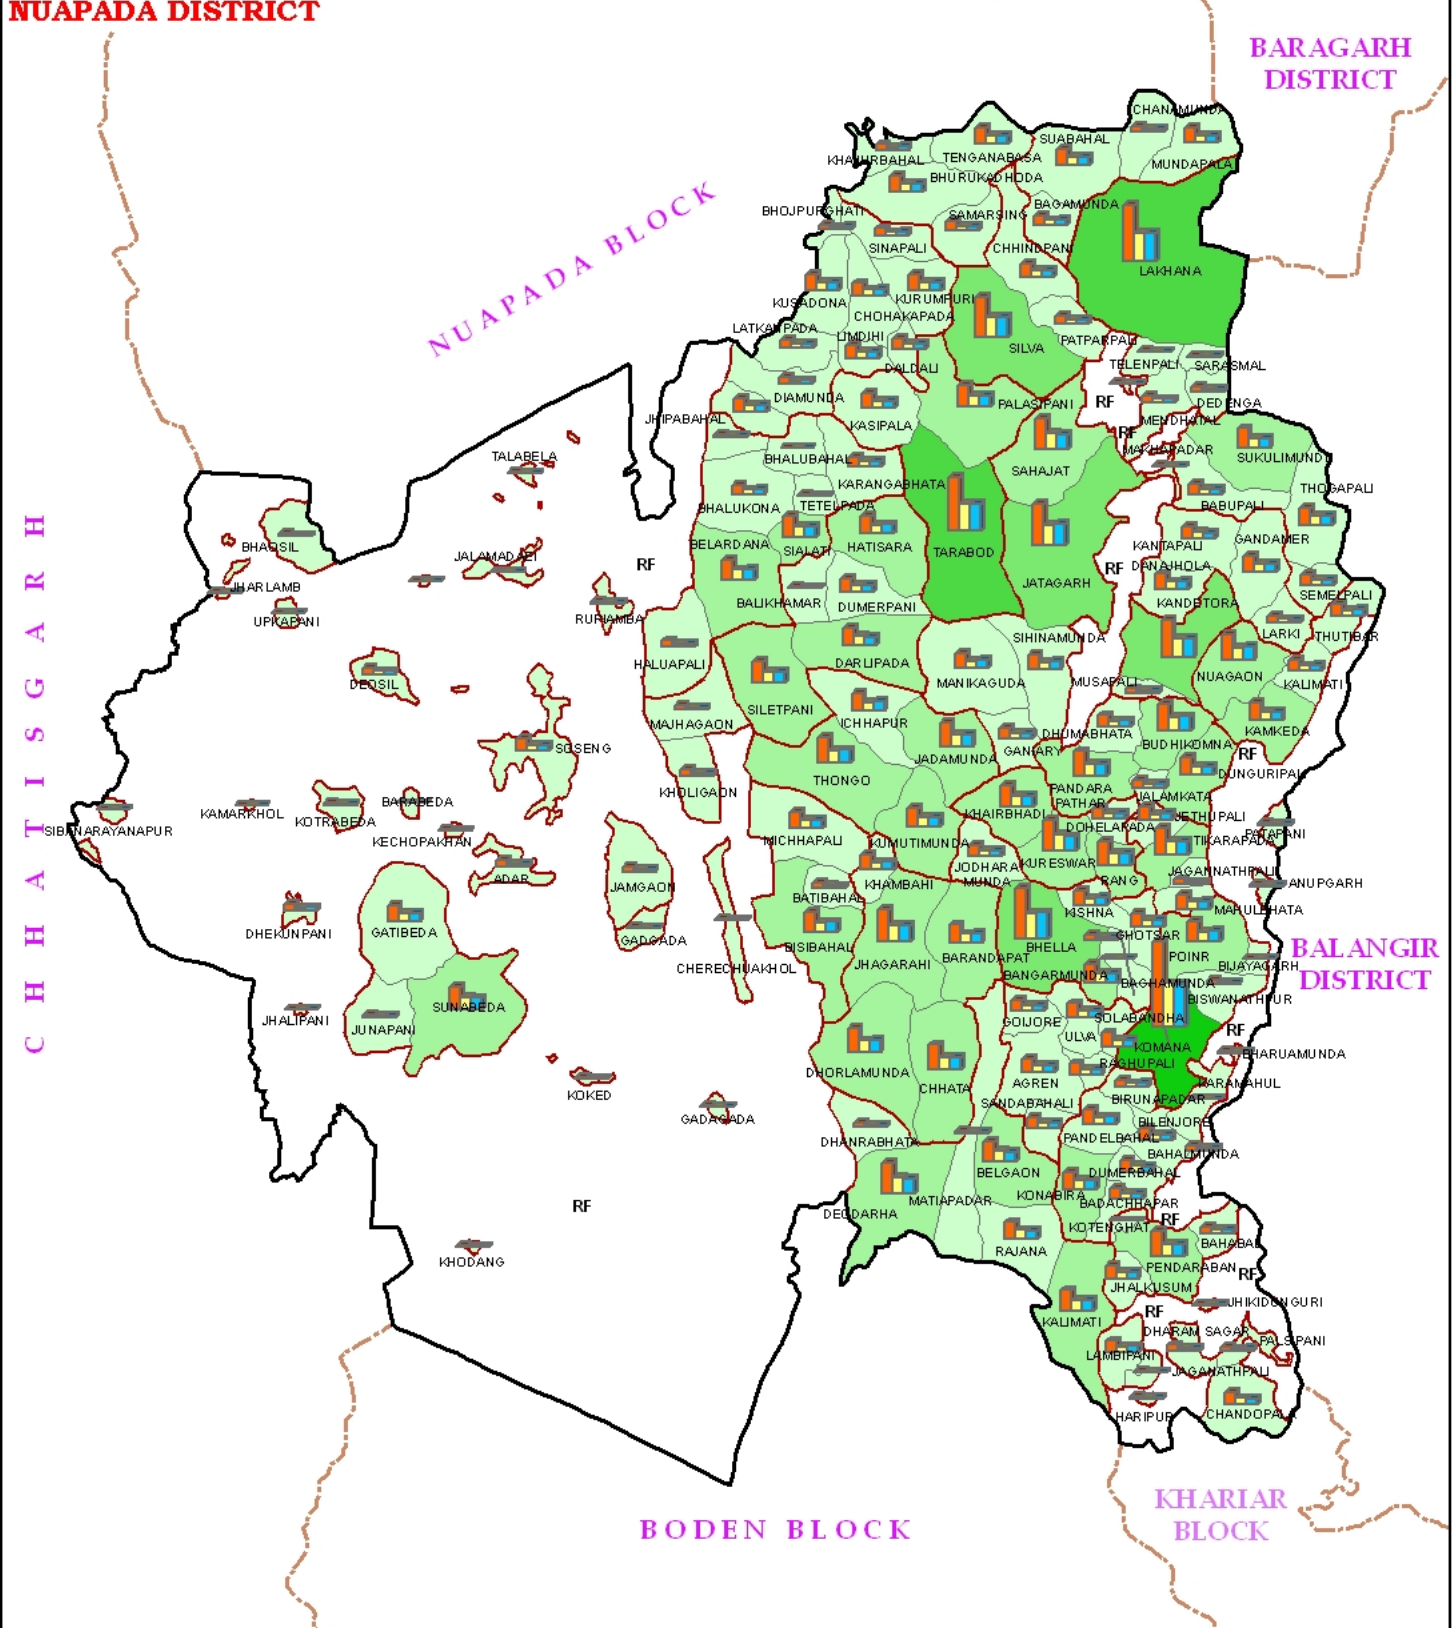

**KOMANA BLOCK
NUAPADA DISTRICT**

POPULATION DISTRIBUTION

<p>INDIA</p>	<p>ORISSA</p>	<p>NUAPADA</p>	<p>LEGEND</p> <ul style="list-style-type: none"> Village Boundary (thin black line) GP Boundary (orange line) Block Boundary (thick black line) DISTRIBUTION OF MALE AND FEMALE (bar chart) Total Population (yellow bar) Male (blue bar) Female (orange bar) <p>POPULATION RANGE</p> <ul style="list-style-type: none"> < 1000 1000 - 2000 2000 - 3000 3000 - 4000 > 4000 	<p>Scale :</p> <p>Prepared By: GIS Division NIC, Bhubaneswar.</p> <p>Data Source-Census 2001</p>
---------------------	----------------------	-----------------------	--	--