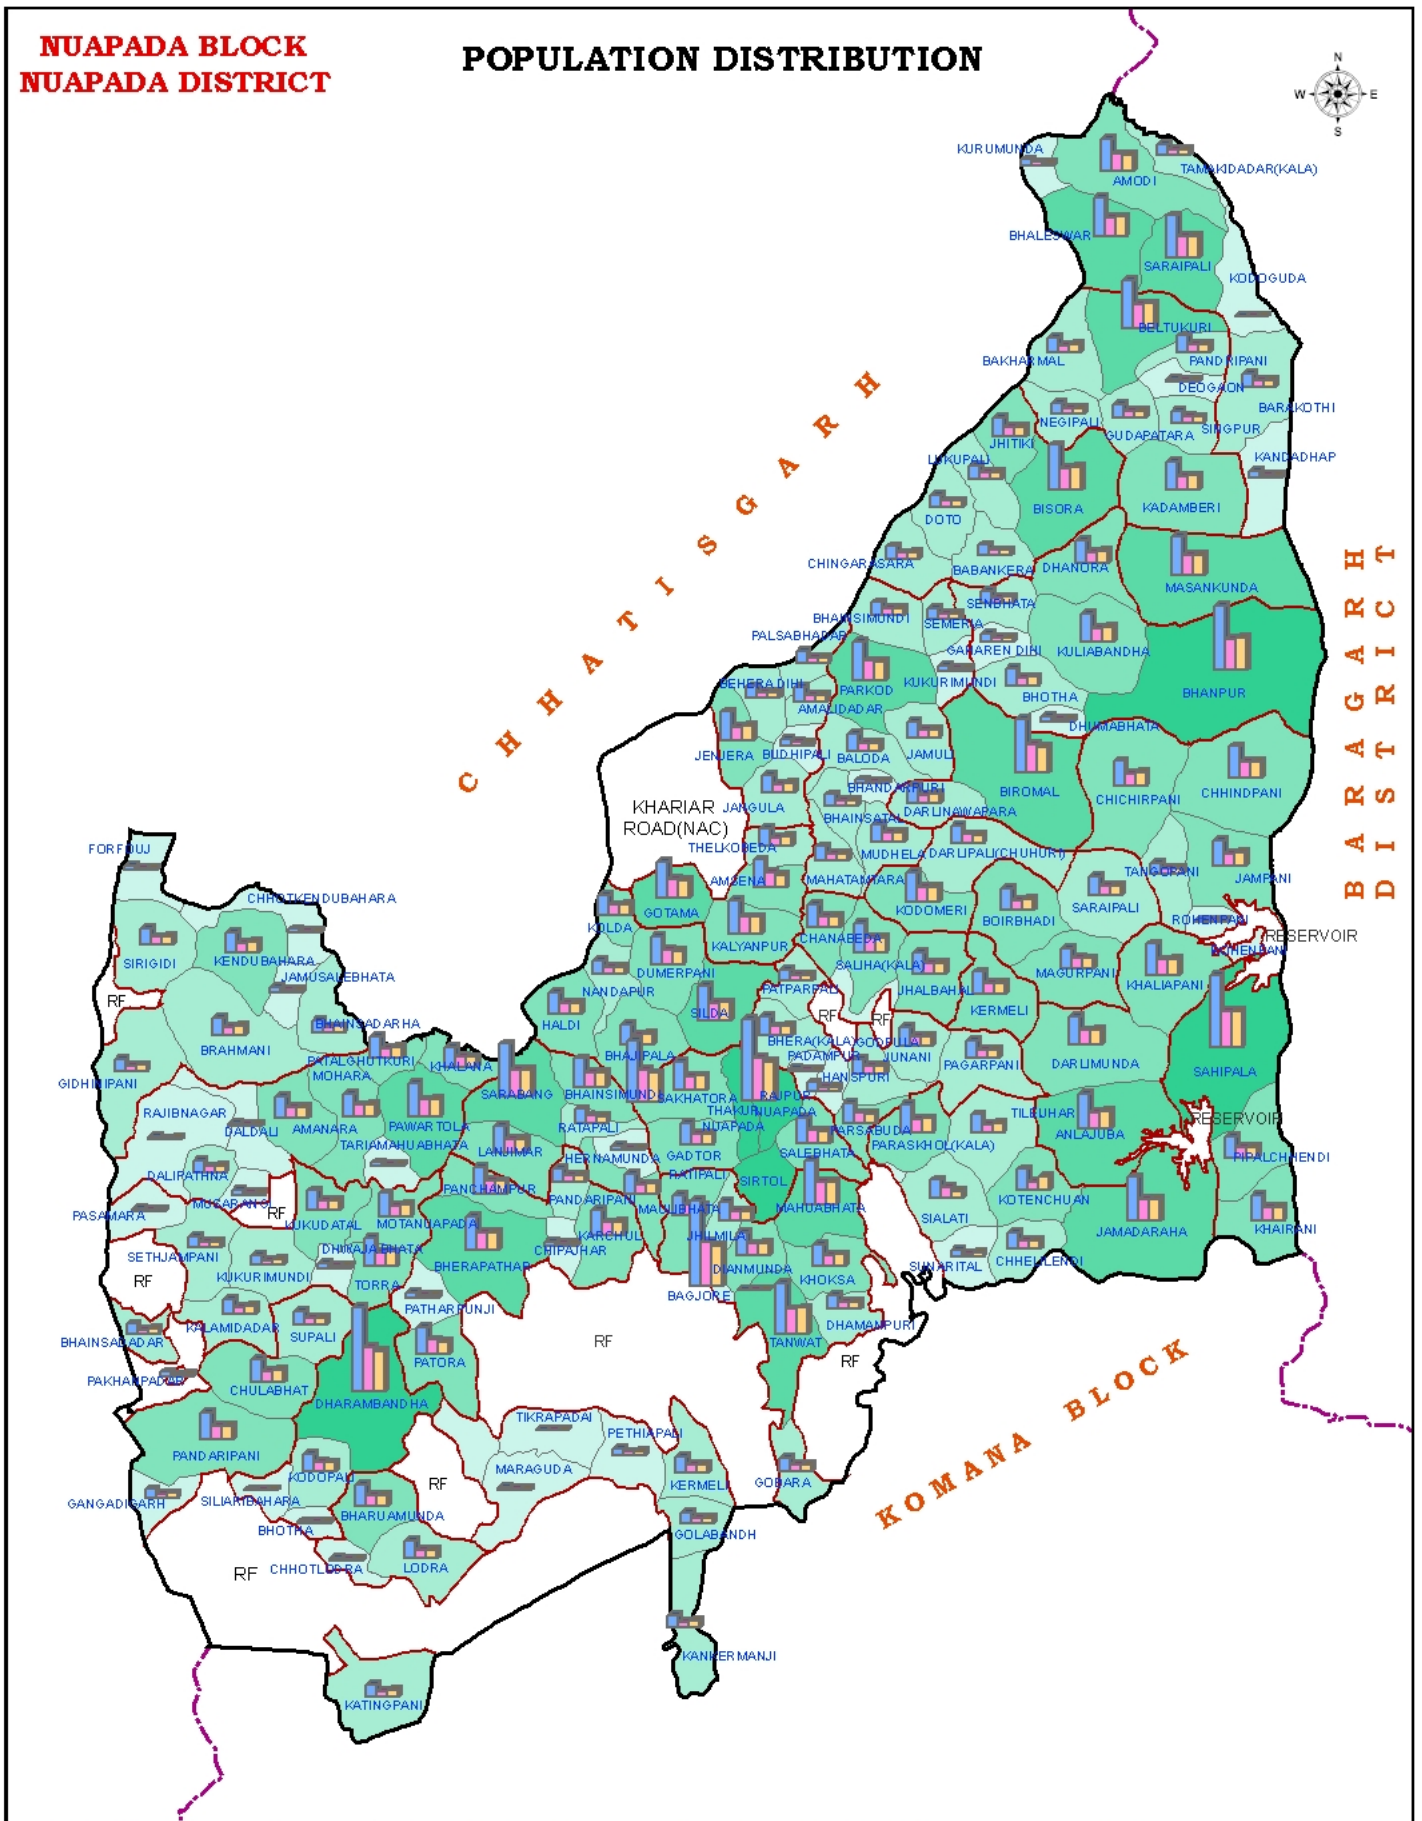

**NUAPADA BLOCK
NUAPADA DISTRICT**

POPULATION DISTRIBUTION

INDIA	ORISSA	NUAPADA	LEGEND		Scale :
			<ul style="list-style-type: none"> Village Boundary GP Boundary Block Boundary DISTRIBUTION OF MALE AND FEMALE Total Population Male Female 	<p>POPULATION RANGE</p> <ul style="list-style-type: none"> < 750 750 - 1500 1500 - 2250 2250 - 3000 > 3000 	<p>Prepared By: GIS Division NIC, Bhubaneswar.</p> <p>Data Source-Census 2001</p>