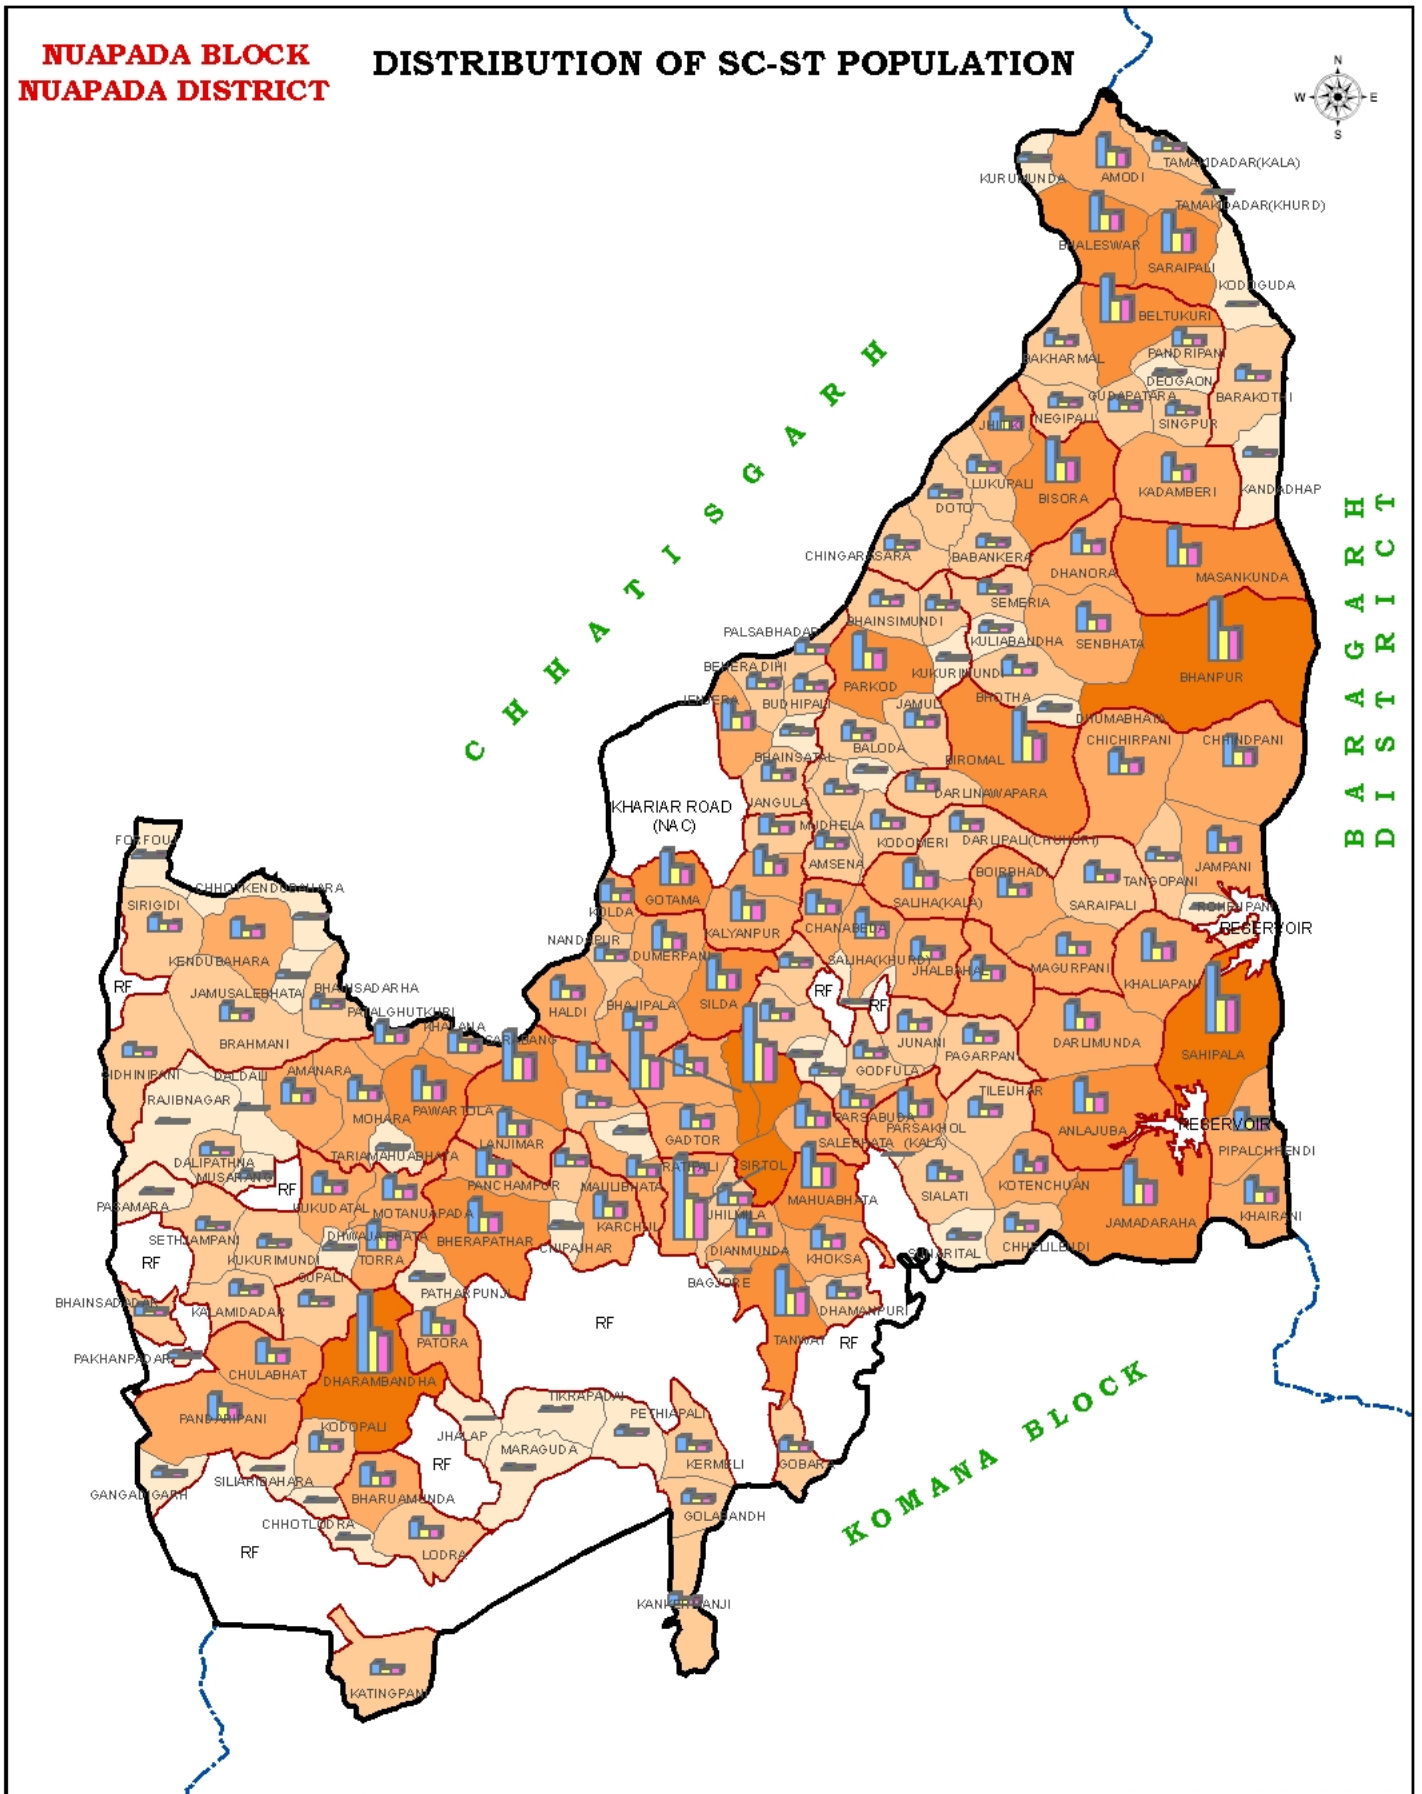

**NUAPADA BLOCK
NUAPADA DISTRICT**

DISTRIBUTION OF SC-ST POPULATION

<p>INDIA</p>	<p>ORISSA</p>	<p>NUAPADA</p>	<p>LEGEND</p> <ul style="list-style-type: none"> Village Boundary GP Boundary Block Boundary DISTRIBUTION OF SC & ST POPULATION Total Population SC Population ST Population 	<p>Scale :</p>
			<p>POPULATION RANGE</p> <ul style="list-style-type: none"> < 750 750 - 1500 1500 - 2250 2250 - 3000 > 3000 	<p>Prepared By:</p> <p>GIS Division NIC, Bhubaneswar.</p> <p>Data Source-Census 2001</p>