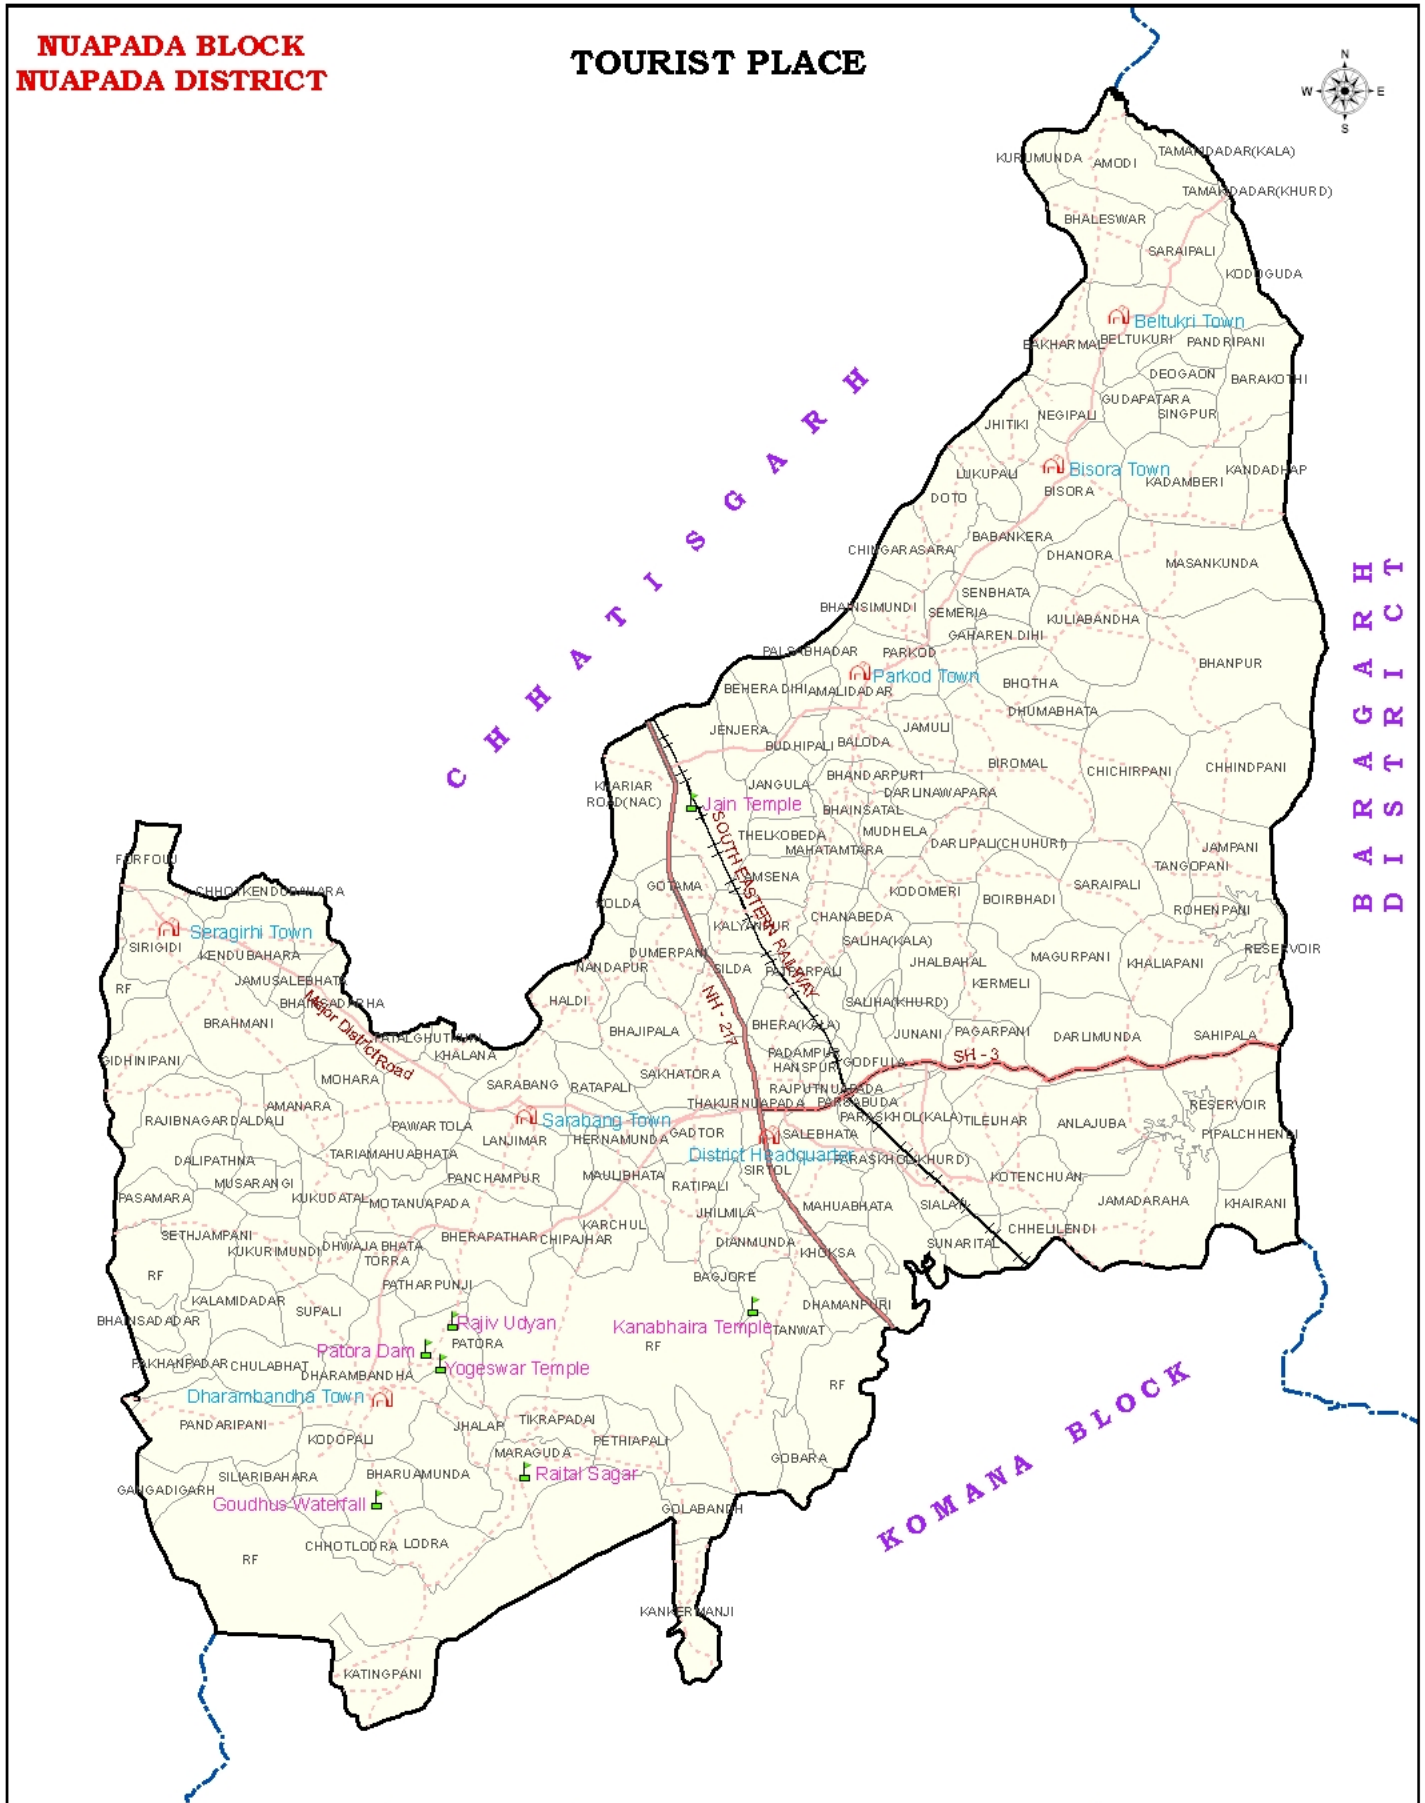

**NUAPADA BLOCK
NUAPADA DISTRICT**

TOURIST PLACE

INDIA	ORISSA	NUAPADA	LEGEND	Scale :
			<ul style="list-style-type: none"> Town Tourist Place Village Boundary Block Boundary Railway line National Highway State Highway Major District Road Other District Road Other Road 	<p>3 1.5 0 3 Kilometers</p> <p>Prepared By: GIS Division NIC, Bhubaneswar.</p> <p>Data Source-District Administration 2008</p>