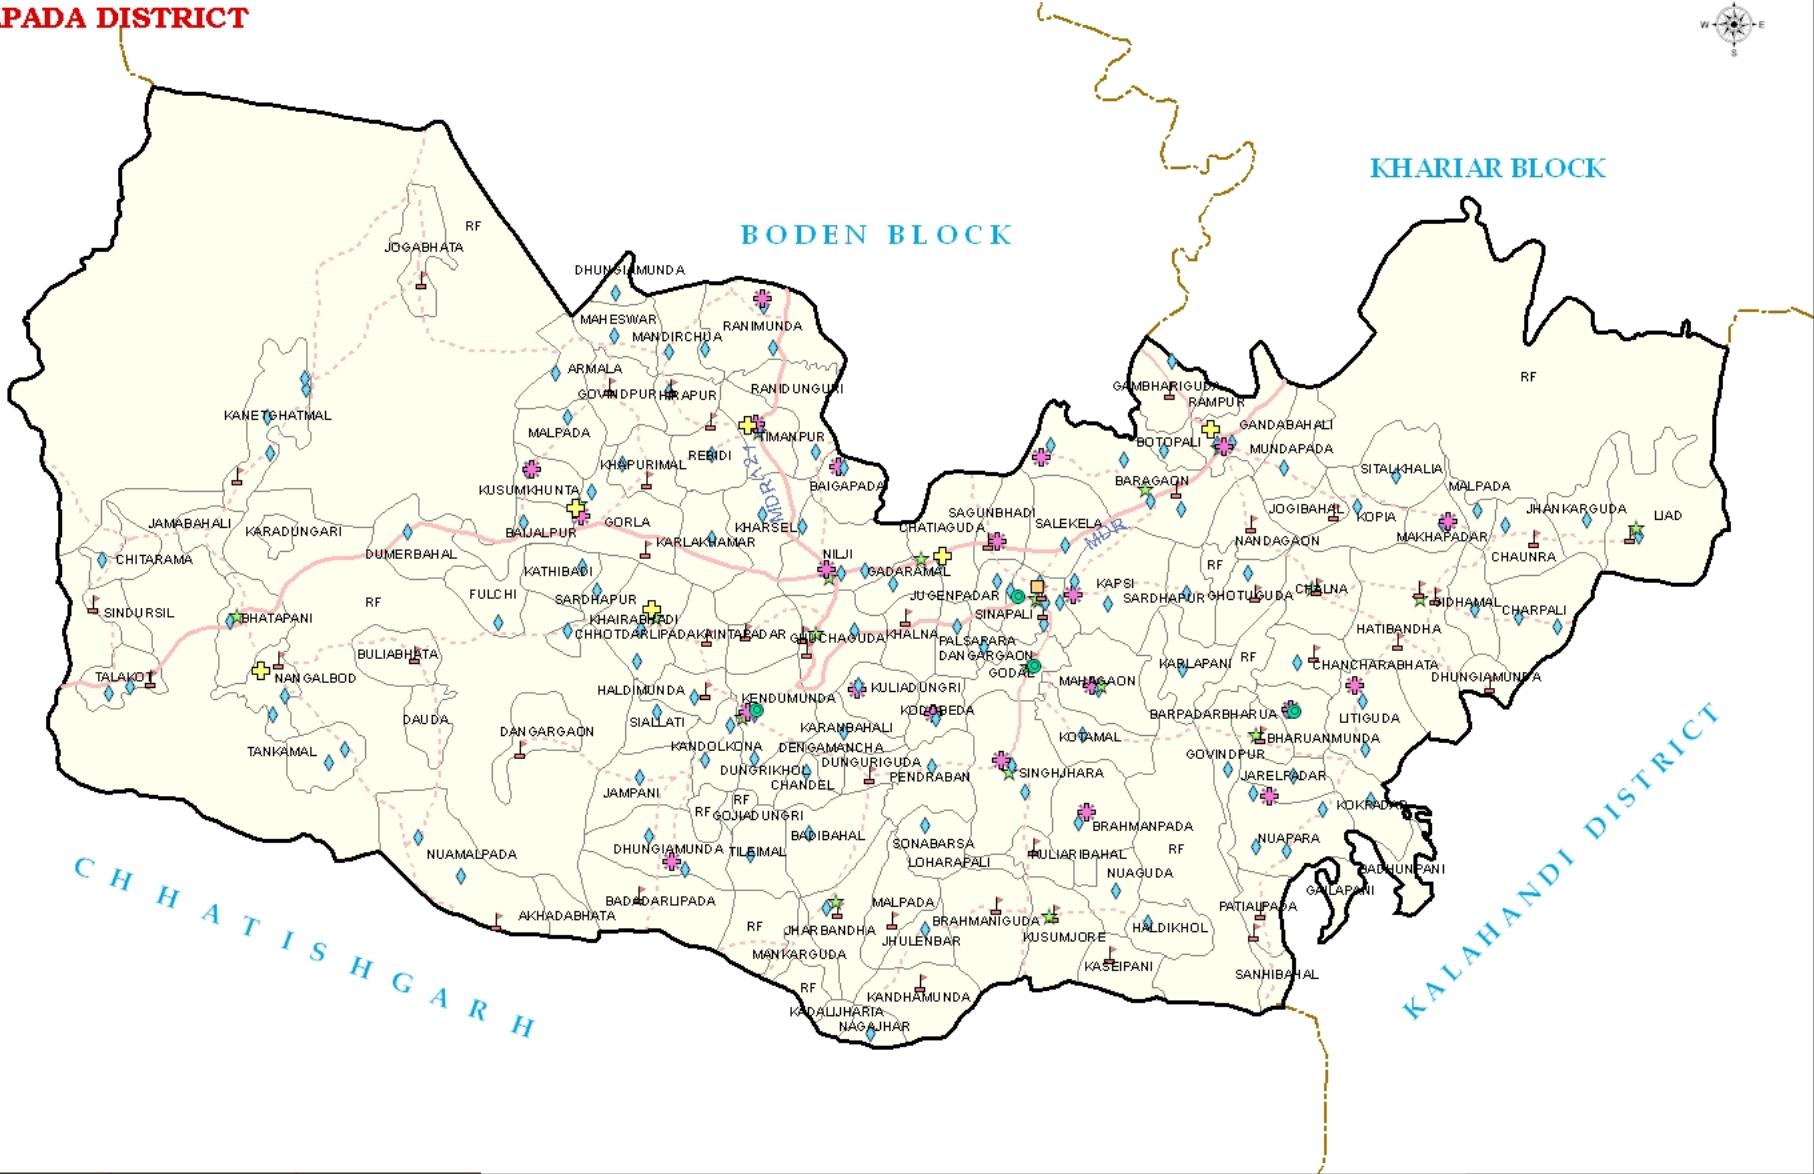

**SINAPALI BLOCK  
NUAPADA DISTRICT**

**EDUCATION FACILITIES**

L E G E N D			
	College		NCLP School
	High School		SSD School
	M.E. School		Village Boundary
	U.P. School		Block Boundary
	Primary School		Major District Road
			Other District Road
			Other Road

Prepared By:  
GIS Division  
NIC, Bhubaneswar.

Data Source-District Administration 2008