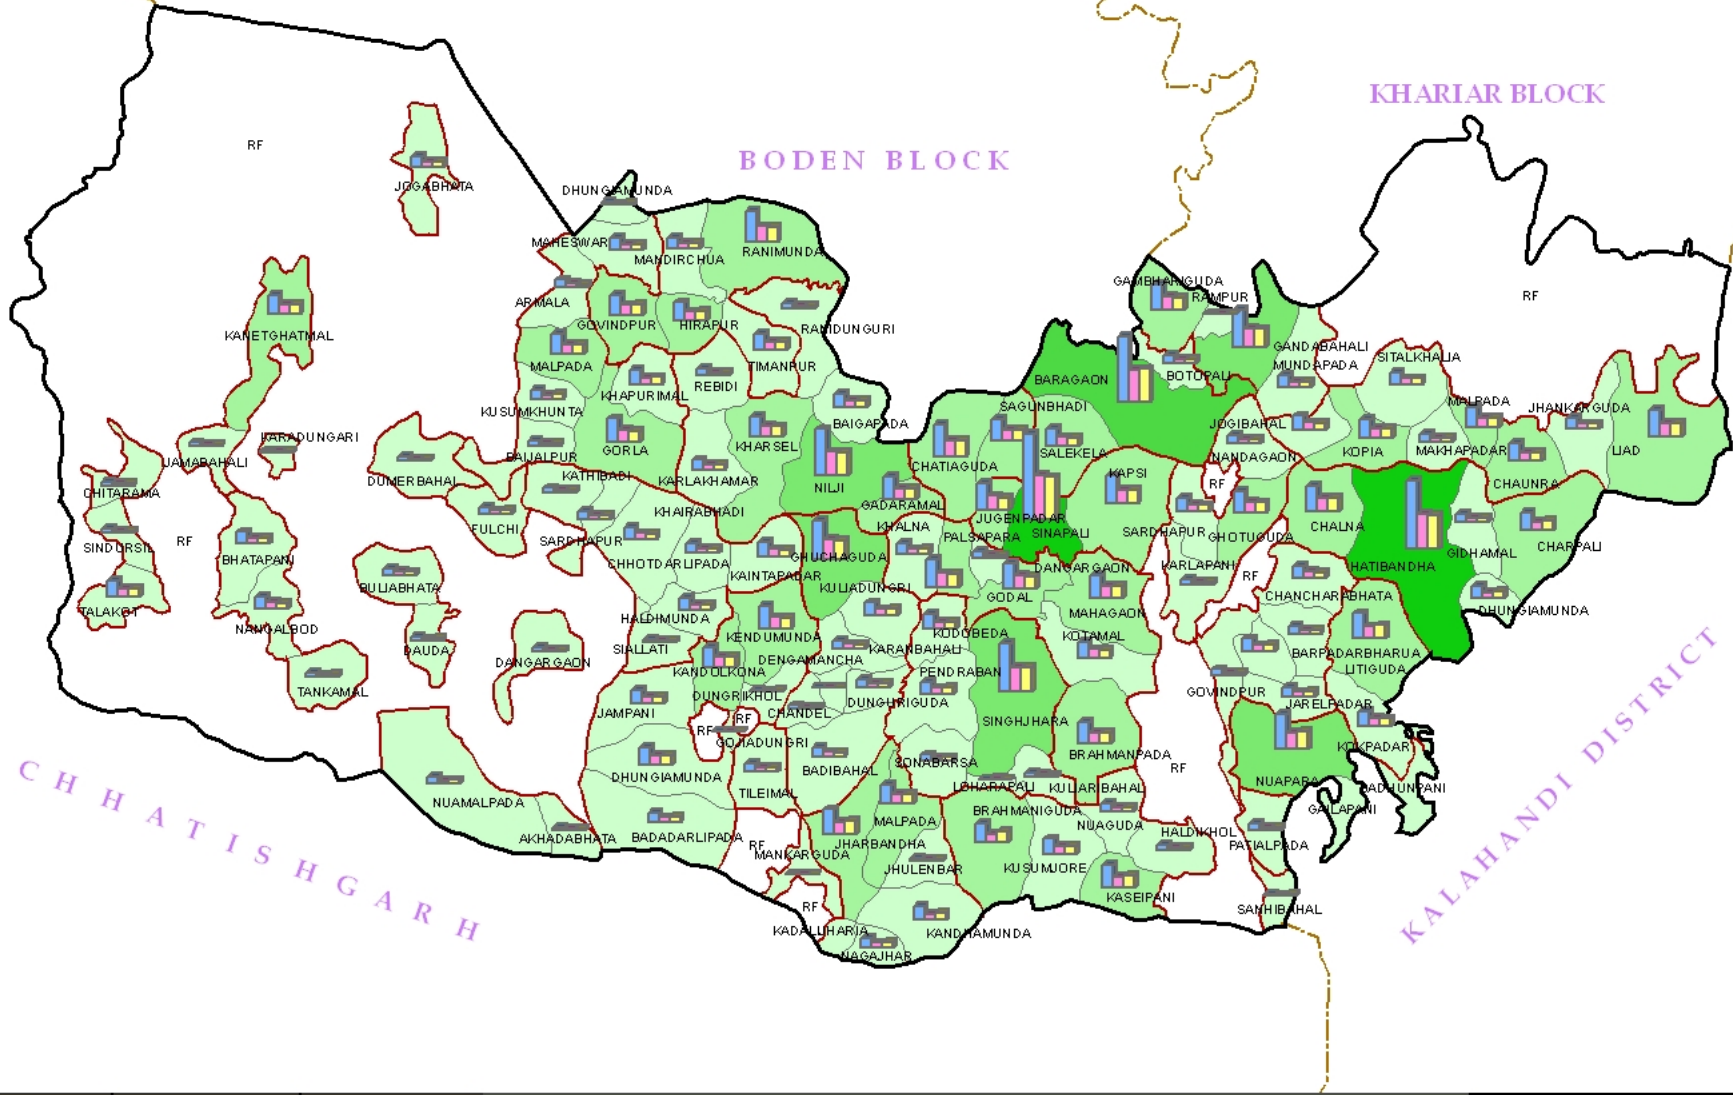

**SINAPALI BLOCK
NUAPADA DISTRICT**

POPULATION DISTRIBUTION

L E G E N D

- Village Boundary
- GP Boundary
- Block Boundary

DISTRIBUTION OF MALE AND FEMALE

- Total Population
- Male
- Female

POPULATION RANGE

- < 1000
- 1000 - 2000
- 2000 - 3000
- 3000 - 4000
- > 4000

Scale :

Prepared By:
GIS Division
NIC, Bhubaneswar.

Data Source-Census 2001