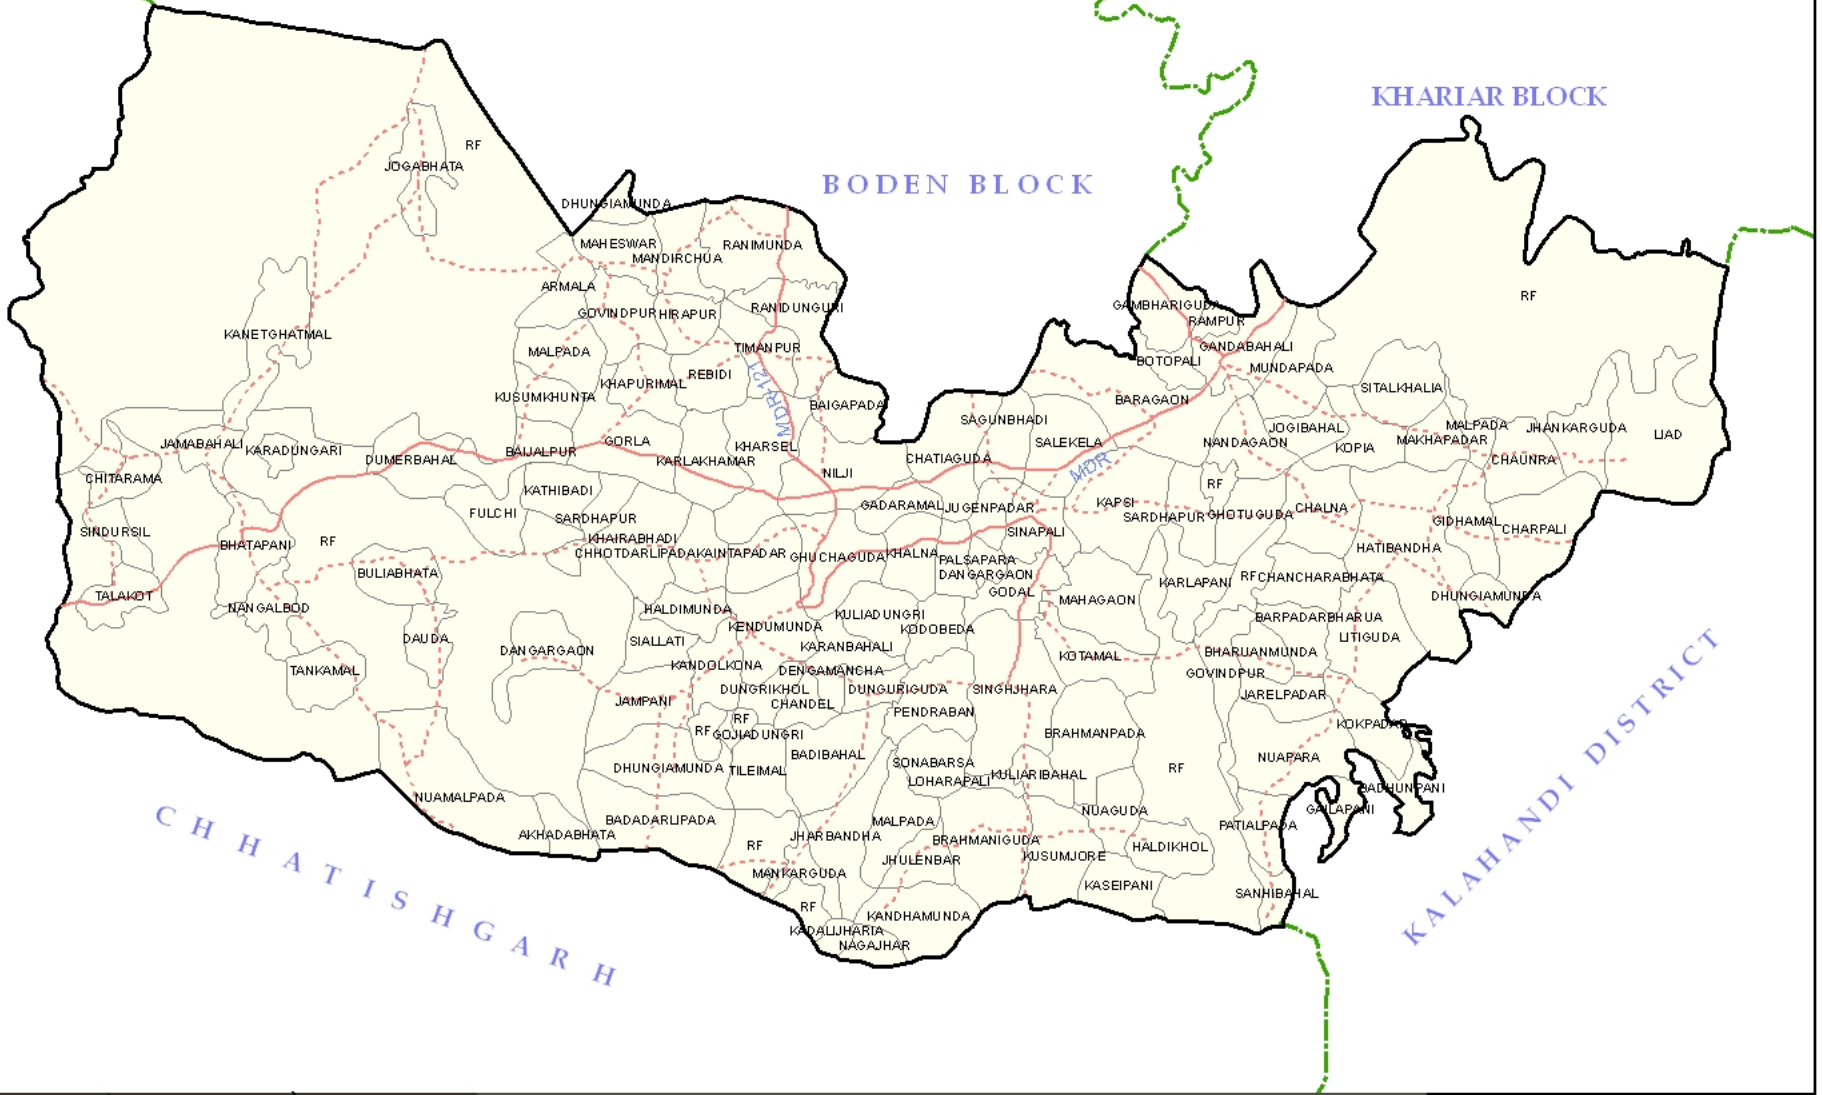

**SINAPALI BLOCK
NUAPADA DISTRICT**

ROAD NETWORK

L E G E N D	
	Village Boundary
	Block Boundary
	Major District Road
	Other District Road
	Other Road

Scale :

 3 1.5 0 3 Kilometers

Prepared By:
 GIS Division
 NIC, Bhubaneswar.

Data Source-District Administration 2008