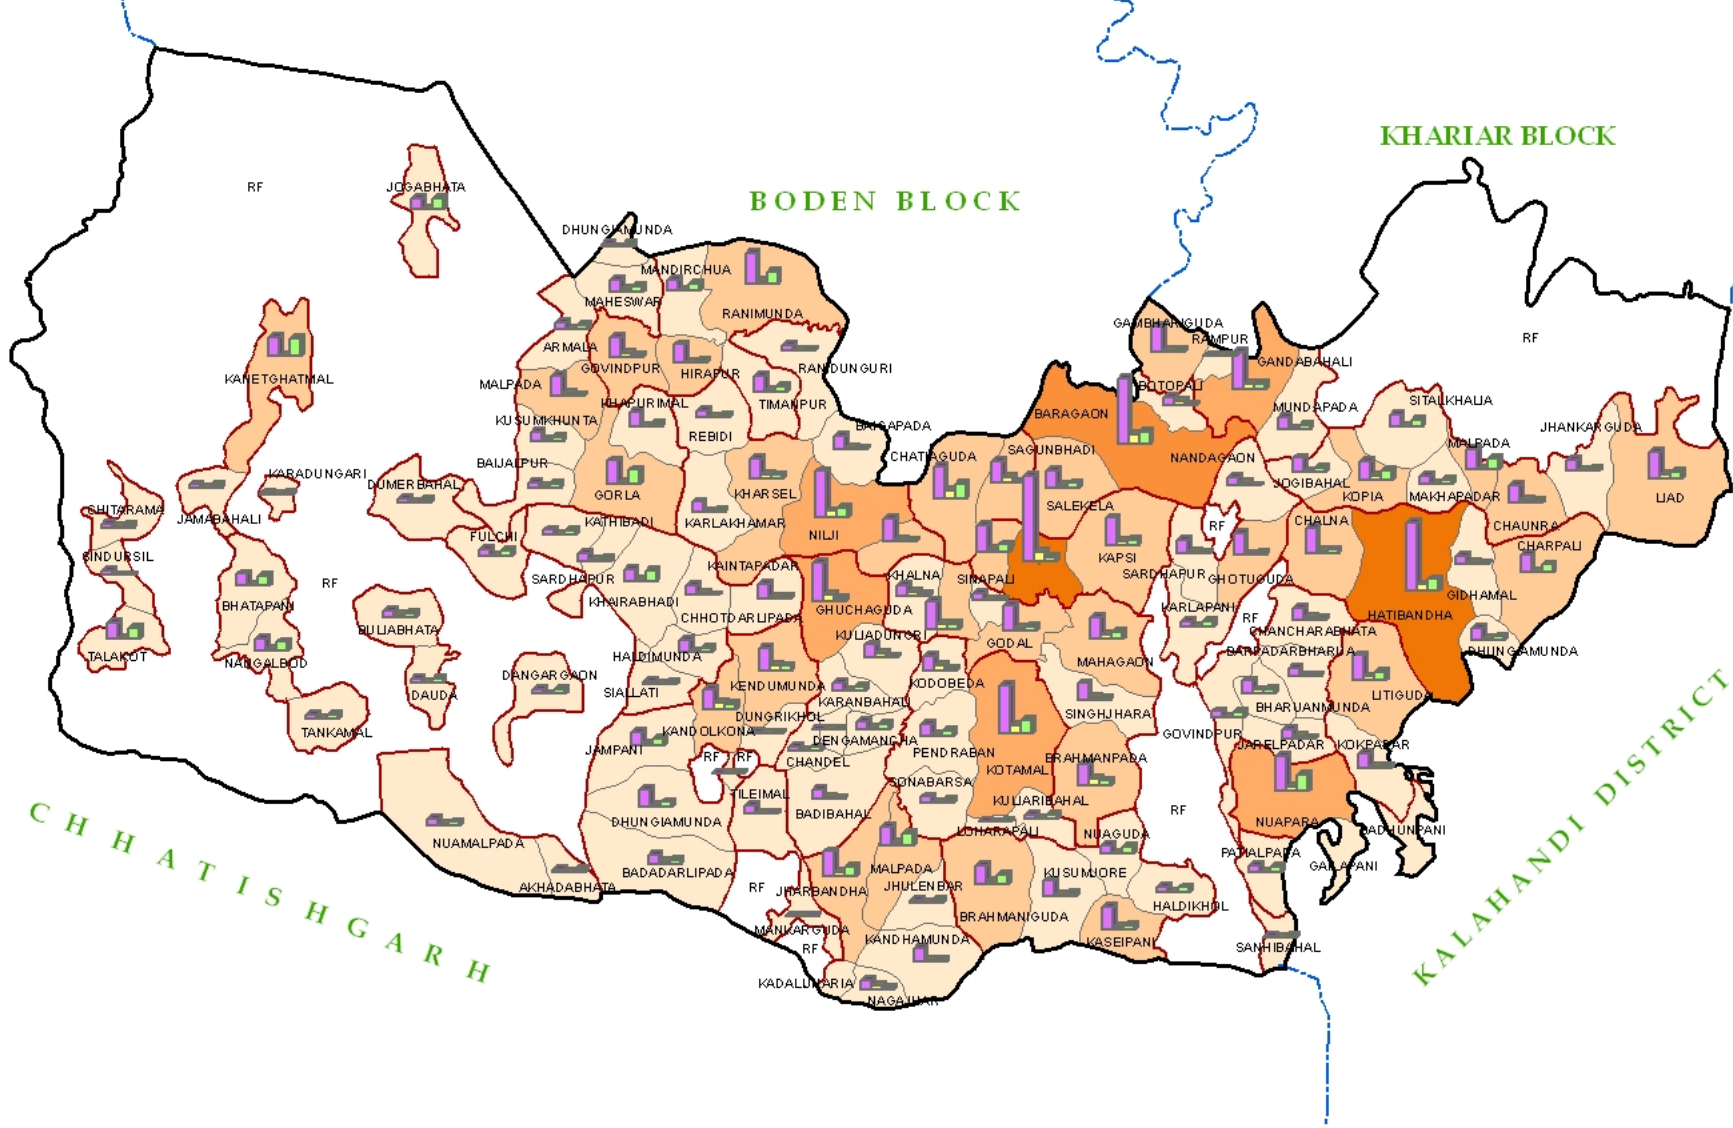

**SINAPALI BLOCK
NUAPADA DISTRICT**

DISTRIBUTION OF SC - ST POPULATION

<ul style="list-style-type: none"> — Village Boundary — GP Boundary — Block Boundary 	<ul style="list-style-type: none"> DISTRIBUTION OF SC & ST POPULATION Total Population SC Population ST Population 	<p>POPULATION RANGE</p> <ul style="list-style-type: none"> <1000 1000 - 2000 2000 - 3000 3000 - 4000 >4000
---	--	---

Scale :

Prepared By:
GIS Division
NIC, Bhubaneswar.

Data Source-Census 2001